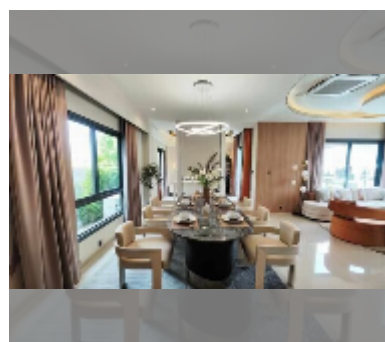

House For sale 3 bedroom 200 m² with land 324 m² in Patta Element, Pattaya

฿ 11,900,000

UNIT PARAMETERS:

UID	HS-4989
type	3 bedroom
size	200 m ²
floors	2

VILLAGE PARAMETERS:

district	East Pattaya
built in	2024