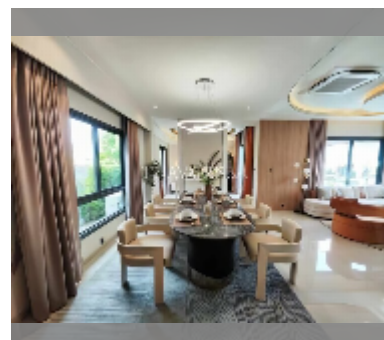

House For sale 3 bedroom 200 m² with land 324 m² in Patta Element, Pattaya

฿ 11,900,000

UNIT PARAMETERS:

UID	HS-4989
type	3 bedroom
size	200 m²
floors	2

VILLAGE PARAMETERS:

district	East Pattaya
built in	2024