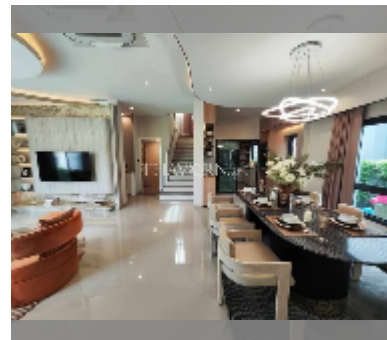

House For sale 3 bedroom 200 m² with land 324 m² in Patta Element, Pattaya

฿ 11,900,000

UNIT PARAMETERS:

UID	HS-4989
type	3 bedroom
size	200 m ²
floors	2

VILLAGE PARAMETERS:

district	East Pattaya
built in	2024