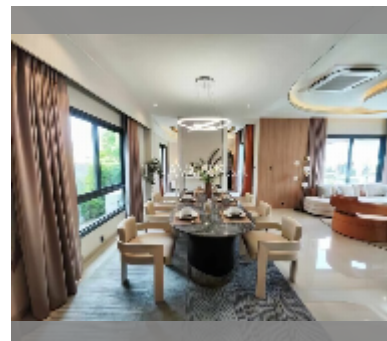

House For sale 3 bedroom 200 m² with land 324 m² in Patta Element, Pattaya

฿ 11,900,000

UNIT PARAMETERS:

UID	HS-4989
type	3 bedroom
size	200 m ²
floors	2

VILLAGE PARAMETERS:

district	East Pattaya
built in	2024