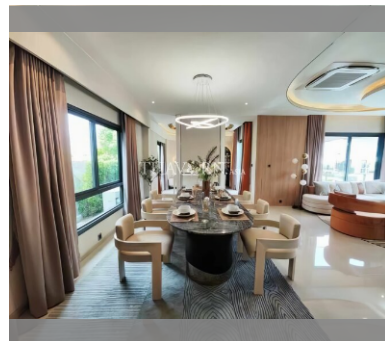

House For sale 3 bedroom 200 m² with land 324 m² in Patta Element, Pattaya

฿ 11,900,000

UNIT PARAMETERS:

UID	HS-4989
type	3 bedroom
size	200 m²
floors	2
quality	not chosen
transfer fee payer	Seller 50/ Buyer 50

VILLAGE PARAMETERS:

district	East Pattaya
built in	2024