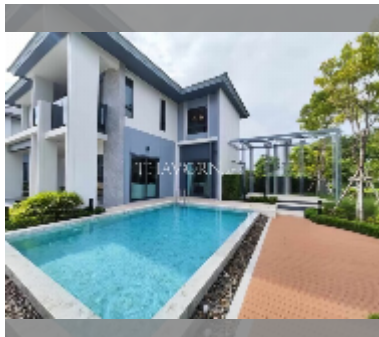

## House For sale 3 bedroom 200 m<sup>2</sup> with land 324 m<sup>2</sup> in Patta Element, Pattaya

**฿ 11,900,000**

**UNIT PARAMETERS:**

UID	HS-4989
type	3 bedroom
size	200 m <sup>2</sup>
floors	2

**VILLAGE PARAMETERS:**

district	East Pattaya
built in	2024

[details](#)