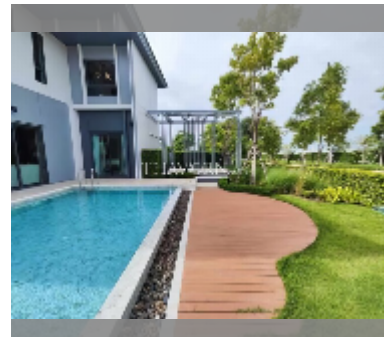

## House For sale 3 bedroom 200 m<sup>2</sup> with land 324 m<sup>2</sup> in Patta Element, Pattaya

**฿ 11,900,000**

**UNIT PARAMETERS:**

UID	HS-4989
type	3 bedroom
size	200 m <sup>2</sup>
floors	2

**VILLAGE PARAMETERS:**

district	East Pattaya
built in	2024

[details](#)