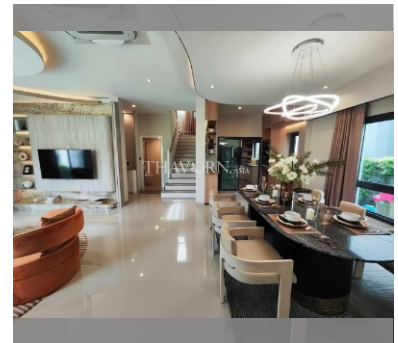

House For sale 3 bedroom 200 m² with land 324 m² in Patta Element, Pattaya

Discover your dream home in the heart of Pattaya at Patta Element! This stunning two-bedroom house offers a spacious 200 square meters of living area, perfectly nestled on a 324 square meter plot. Priced at 14,920,000, this fully furnished gem is ready for you to move in and start living your best life. Located in the vibrant East Pattaya area, this two-story home provides the perfect blend of comfort and style. Each room is thoughtfully designed and fully furnished, ensuring a seamless and stress-free transition into your new abode. Whether you're enjoying a quiet evening in or entertaining guests, this home offers the perfect backdrop for every occasion. With ample space both inside and out, you can enjoy the luxury of a private retrea...

฿ 14,920,000

UNIT PARAMETERS:

UID	HS-4989
type	3 bedroom
size	200 m ²
floors	2
quality	not chosen
transfer cost	
transfer fee payer	Seller 50/ Buyer 50
additional cost	

VILLAGE PARAMETERS:

district	East Pattaya
built in	2024