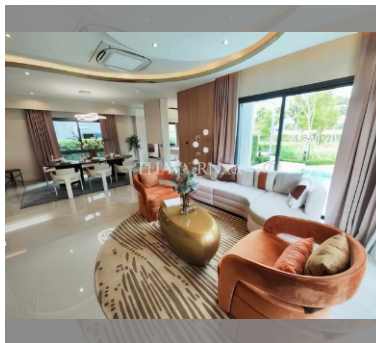

House For sale 3 bedroom 200 m² with land 324 m² in Patta Element, Pattaya

Discover your dream home in the heart of Pattaya at Patta Element! This stunning two-bedroom house offers a spacious 200 square meters of living area, perfectly nestled on a 324 square meter plot. Priced at 14,920,000, this fully furnished gem is ready for you to move in and start living your best life. Located in the vibrant East Pattaya area, this two-story home provides the perfect blend of comfort and style. Each room is thoughtfully designed and fully furnished, ensuring a seamless and stress-free transition into your new abode. Whether you're enjoying a quiet evening in or entertaining guests, this home offers the perfect backdrop for every occasion. With ample space both inside and out, you can enjoy the luxury of a private retrea...

฿ 14,920,000

UNIT PARAMETERS:

UID	HS-4989
type	3 bedroom
size	200 m ²
floors	2
quality	not chosen
transfer cost	
transfer fee payer	Seller 50/ Buyer 50
additional cost	

VILLAGE PARAMETERS:

district	East Pattaya
built in	2024