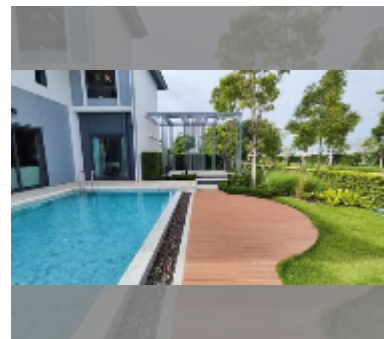

House For sale 3 bedroom 200 m² with land 324 m² in Patta Element, Pattaya

฿ 11,900,000

UNIT PARAMETERS:

UID	HS-4989
type	3 bedroom
size	200 m ²
floors	2

VILLAGE PARAMETERS:

district	East Pattaya
built in	2024