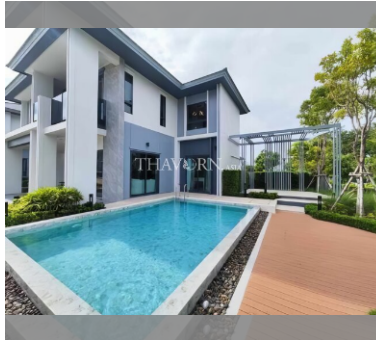

House For sale 3 bedroom 200 m² with land 324 m² in Patta Element, Pattaya

Discover your dream home in the heart of Pattaya at Patta Element! This stunning two-bedroom house offers a spacious 200 square meters of living area, perfectly nestled on a 324 square meter plot. Priced at 14,920,000, this fully furnished gem is ready for you to move in and start living your best life. Located in the vibrant East Pattaya area, this two-story home provides the perfect blend of comfort and style. Each room is thoughtfully designed and fully furnished, ensuring a seamless and stress-free transition into your new abode. Whether you're enjoying a quiet evening in or entertaining guests, this home offers the perfect backdrop for every occasion. With ample space both inside and out, you can enjoy the luxury of a private retrea...

฿ 14,920,000

UNIT PARAMETERS:

UID	HS-4989
type	3 bedroom
size	200 m ²
floors	2
quality	not chosen
transfer cost	
transfer fee payer	Seller 50/ Buyer 50
additional cost	

VILLAGE PARAMETERS:

district	East Pattaya
built in	2024