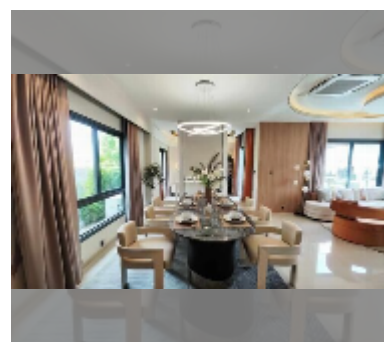

House For sale 3 bedroom 200 m² with land 324 m² in Patta Element, Pattaya

฿ 11,900,000

UNIT PARAMETERS:

UID	HS-4989
type	3 bedroom
size	200 m ²
floors	2

VILLAGE PARAMETERS:

district	East Pattaya
built in	2024