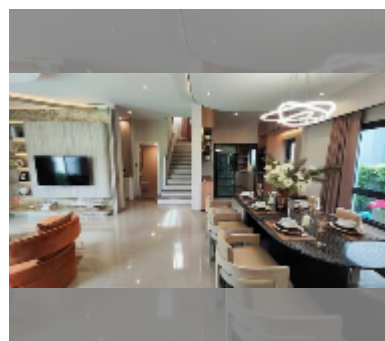

House For sale 3 bedroom 200 m² with land 324 m² in Patta Element, Pattaya

฿ 11,900,000

UNIT PARAMETERS:

UID	HS-4989
type	3 bedroom
size	200 m ²
floors	2

VILLAGE PARAMETERS:

district	East Pattaya
built in	2024