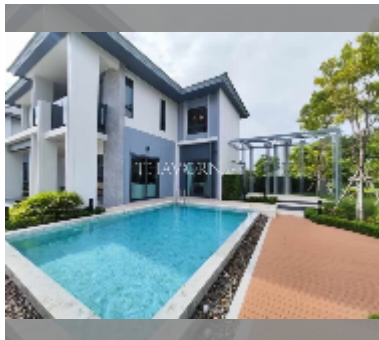

House For sale 3 bedroom 200 m² with land 324 m² in Patta Element, Pattaya

฿ 11,900,000

UNIT PARAMETERS:

UID	HS-4989
type	3 bedroom
size	200 m ²
floors	2

VILLAGE PARAMETERS:

district	East Pattaya
built in	2024