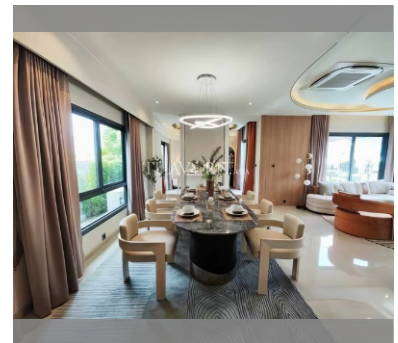

House For sale 3 bedroom 200 m² with land 324 m² in Patta Element, Pattaya

Discover your dream home in the heart of Pattaya at Patta Element! This stunning two-bedroom house offers a spacious 200 square meters of living area, perfectly nestled on a 324 square meter plot. Priced at 14,920,000, this fully furnished gem is ready for you to move in and start living your best life. Located in the vibrant East Pattaya area, this two-story home provides the perfect blend of comfort and style. Each room is thoughtfully designed and fully furnished, ensuring a seamless and stress-free transition into your new abode. Whether you're enjoying a quiet evening in or entertaining guests, this home offers the perfect backdrop for every occasion. With ample space both inside and out, you can enjoy the luxury of a private retrea...

฿ 14,920,000

UNIT PARAMETERS:

UID	HS-4989
type	3 bedroom
size	200 m ²
floors	2
quality	not chosen
transfer cost	
transfer fee payer	Seller 50/ Buyer 50
additional cost	

VILLAGE PARAMETERS:

district	East Pattaya
built in	2024