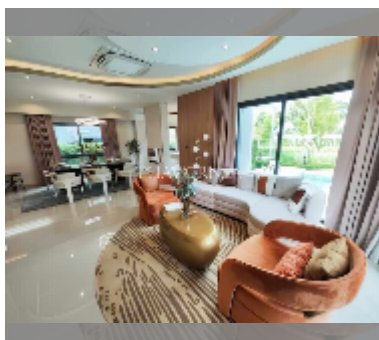

House For sale 3 bedroom 200 m² with land 324 m² in Patta Element, Pattaya

฿ 11,900,000

UNIT PARAMETERS:

UID	HS-4989
type	3 bedroom
size	200 m²
floors	2

VILLAGE PARAMETERS:

district	East Pattaya
built in	2024