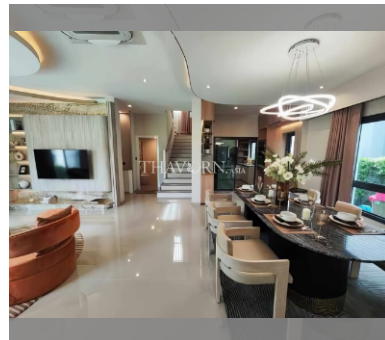

House For sale 3 bedroom 200 m² with land 324 m² in Patta Element, Pattaya

฿ 11,900,000

UNIT PARAMETERS:

UID	HS-4989
type	3 bedroom
size	200 m²
floors	2
quality	not chosen
transfer fee payer	Seller 50/ Buyer 50

VILLAGE PARAMETERS:

district	East Pattaya
built in	2024