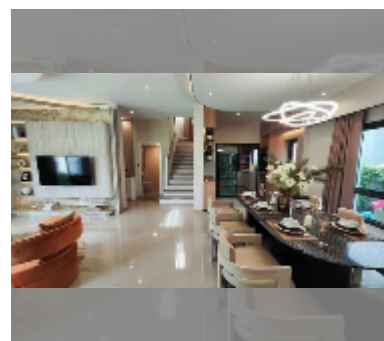

House For sale 3 bedroom 200 m² with land 324 m² in Patta Element, Pattaya

฿ 11,900,000

UNIT PARAMETERS:

UID	HS-4989
type	3 bedroom
size	200 m ²
floors	2

VILLAGE PARAMETERS:

district	East Pattaya
built in	2024