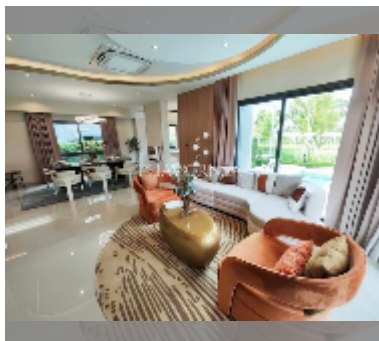

House For sale 3 bedroom 200 m² with land 324 m² in Patta Element, Pattaya

฿ 11,900,000

UNIT PARAMETERS:

UID	HS-4989
type	3 bedroom
size	200 m ²
floors	2

VILLAGE PARAMETERS:

district	East Pattaya
built in	2024