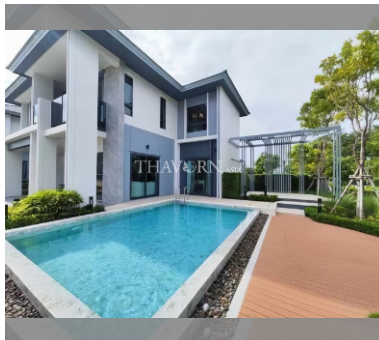

House For sale 3 bedroom 200 m<sup>2</sup> with land 324 m<sup>2</sup> in Patta Element, Pattaya

**฿ 11,900,000**

**UNIT PARAMETERS:**

UID	HS-4989
type	3 bedroom
size	200 m <sup>2</sup>
floors	2
quality	not chosen
transfer fee payer	Seller 50/ Buyer 50

**VILLAGE PARAMETERS:**

district	East Pattaya
built in	2024

details