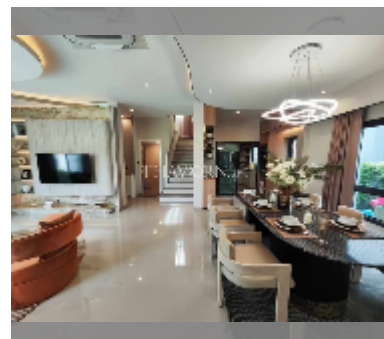

House For sale 3 bedroom 200 m² with land 324 m² in Patta Element, Pattaya

฿ 11,900,000

UNIT PARAMETERS:

UID	HS-4989
type	3 bedroom
size	200 m²
floors	2

VILLAGE PARAMETERS:

district	East Pattaya
built in	2024