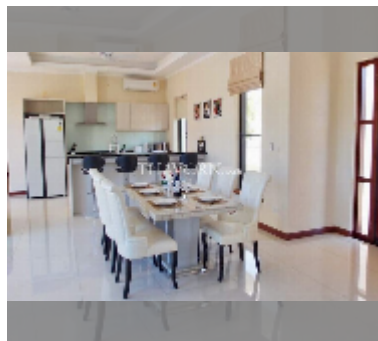

House For sale 4 bedroom 400 m² with land 1100 m² in Santa Maria, Pattaya

฿ 29,000,000

UNIT PARAMETERS:

UID	HS-4988
type	4 bedroom
size	400 m ²
floors	1

VILLAGE PARAMETERS:

district	East Pattaya
built in	2015