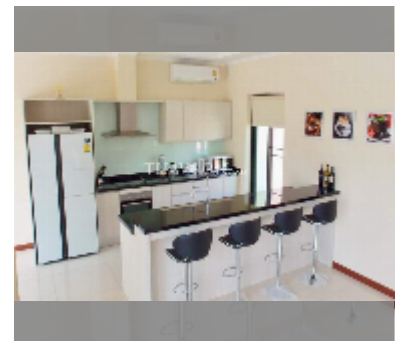

House For sale 4 bedroom 400 m² with land 1100 m² in Santa Maria, Pattaya

฿ 29,000,000

UNIT PARAMETERS:

UID	HS-4988
type	4 bedroom
size	400 m ²
floors	1

VILLAGE PARAMETERS:

district	East Pattaya
built in	2015