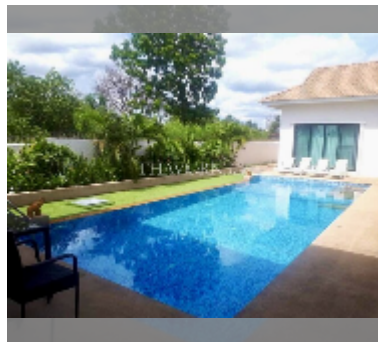

House For sale 4 bedroom 400 m² with land 1100 m² in Santa Maria, Pattaya

฿ 29,000,000

UNIT PARAMETERS:

UID	HS-4988
type	4 bedroom
size	400 m ²
floors	1

VILLAGE PARAMETERS:

district	East Pattaya
built in	2015