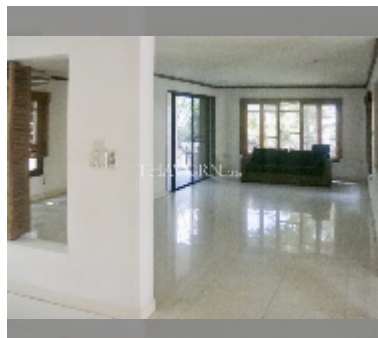

House For sale 6 bedroom 632 m² with land 624 m² in Central Park 2, Pattaya

฿ 15,000,000

UNIT PARAMETERS:

UID	HS-4986
type	6 bedroom
size	632 m ²
view	pool view
floors	2

VILLAGE PARAMETERS:

district	Central Pattaya
built in	2010