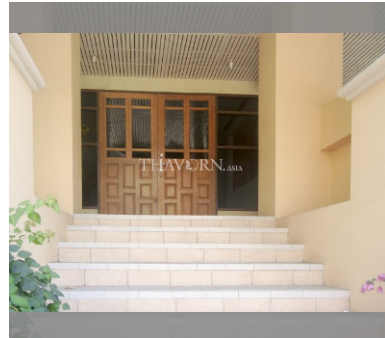

House For sale 6 bedroom 632 m² with land 624 m² in Central Park 2, Pattaya

฿ 15,000,000

UNIT PARAMETERS:

UID	HS-4986
type	6 bedroom
size	632 m ²
floors	2
view	pool view
quality	not chosen
transfer fee payer	Seller 50/ Buyer 50

VILLAGE PARAMETERS:

district	Central Pattaya
built in	2010

[details](#)