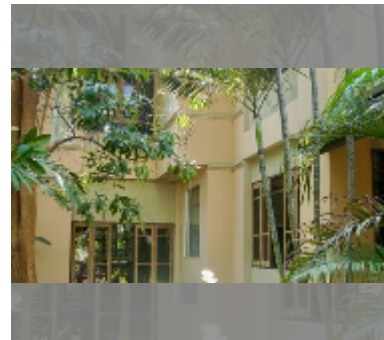

House For sale 6 bedroom 632 m² with land 624 m² in Central Park 2, Pattaya

฿ 15,000,000

UNIT PARAMETERS:

UID	HS-4986
type	6 bedroom
size	632 m ²
view	pool view
floors	2

VILLAGE PARAMETERS:

district	Central Pattaya
built in	2010