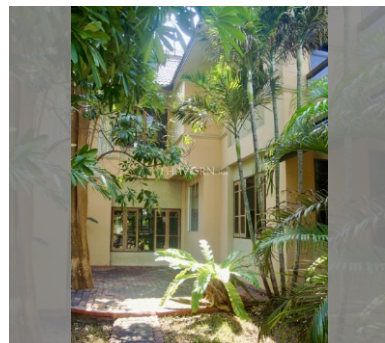

House For sale 6 bedroom 632 m² with land 624 m² in Central Park 2, Pattaya

Welcome to your dream home in the heart of Pattaya! This stunning 5-bedroom house is nestled in the prestigious Central Park 2, offering the perfect blend of luxury and comfort. Spanning an impressive 632 square meters, this spacious residence is designed for both relaxation and entertainment. Set on a generous 624 square meter plot, this two-story home provides ample space for all your lifestyle needs. Whether you're hosting family gatherings or enjoying a quiet evening, the partially furnished interiors offer a versatile backdrop for your personal touch. Priced at 15,000,000, this property is not just a house but a gateway to a vibrant community and a lifestyle of convenience. With its prime location in Central Pattaya, you're never fa...

฿ 15,000,000

UNIT PARAMETERS:

UID	HS-4986
type	6 bedroom
size	632 m ²
floors	2
view	pool view
quality	not chosen
transfer cost	
transfer fee payer	Seller 50/ Buyer 50
additional cost	

VILLAGE PARAMETERS:

district	Central Pattaya
built in	2010

[details](#)