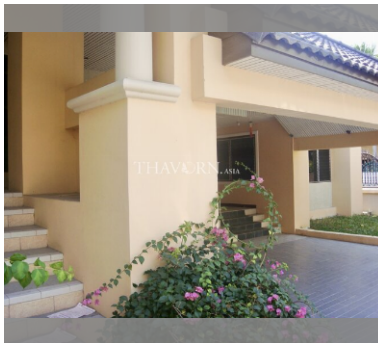

House For sale 6 bedroom 632 m² with land 624 m² in Central Park 2, Pattaya

Welcome to your dream home in the heart of Pattaya! This stunning 5-bedroom house is nestled in the prestigious Central Park 2, offering the perfect blend of luxury and comfort. Spanning an impressive 632 square meters, this spacious residence is designed for both relaxation and entertainment. Set on a generous 624 square meter plot, this two-story home provides ample space for all your lifestyle needs. Whether you're hosting family gatherings or enjoying a quiet evening, the partially furnished interiors offer a versatile backdrop for your personal touch. Priced at 15,000,000, this property is not just a house but a gateway to a vibrant community and a lifestyle of convenience. With its prime location in Central Pattaya, you're never fa...

฿ 15,000,000

UNIT PARAMETERS:

UID	HS-4986
type	6 bedroom
size	632 m ²
floors	2
view	pool view
quality	not chosen
transfer cost	
transfer fee payer	Seller 50/ Buyer 50
additional cost	

VILLAGE PARAMETERS:

district	Central Pattaya
built in	2010

[details](#)