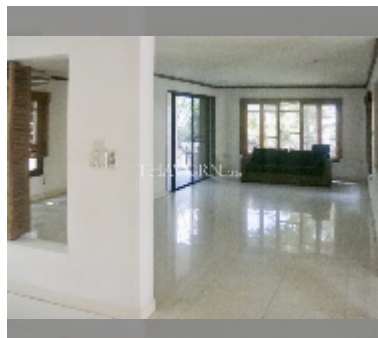

## House For sale 6 bedroom 632 m<sup>2</sup> with land 624 m<sup>2</sup> in Central Park 2, Pattaya

**฿ 15,000,000**

**UNIT PARAMETERS:**

UID	HS-4986
type	6 bedroom
size	632 m <sup>2</sup>
view	pool view
floors	2