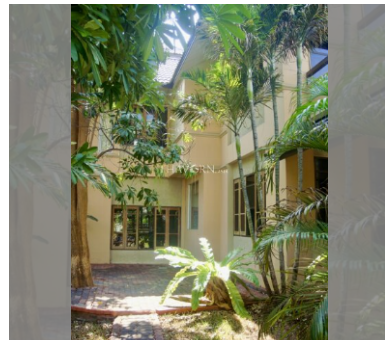

House For sale 6 bedroom 632 m² with land 624 m² in Central Park 2, Pattaya

฿ 15,000,000

UNIT PARAMETERS:

UID	HS-4986
type	6 bedroom
size	632 m ²
floors	2
view	pool view
quality	not chosen
transfer fee payer	Seller 50/ Buyer 50

VILLAGE PARAMETERS:

district	Central Pattaya
built in	2010

[details](#)