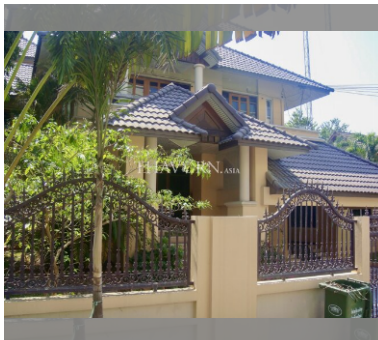

House For sale 6 bedroom 632 m² with land 624 m² in Central Park 2, Pattaya

฿ 15,000,000

UNIT PARAMETERS:

UID	HS-4986
type	6 bedroom
size	632 m ²
floors	2
view	pool view
quality	not chosen
transfer fee payer	Seller 50/ Buyer 50

VILLAGE PARAMETERS:

district	Central Pattaya
built in	2010

[details](#)