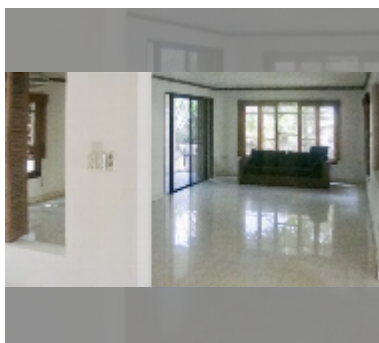

House For sale 6 bedroom 632 m² with land 624 m² in Central Park 2, Pattaya

฿ 15,000,000

UNIT PARAMETERS:

UID	HS-4986
type	6 bedroom
size	632 m ²
view	pool view
floors	2

VILLAGE PARAMETERS:

district	Central Pattaya
built in	2010