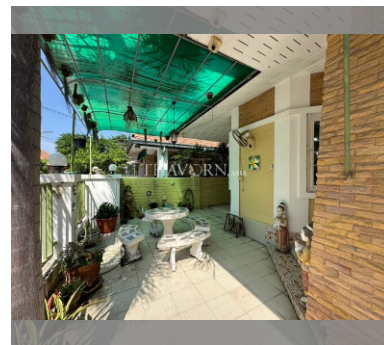

House For sale 3 bedroom 170 m² with land 236 m² in T.W. Palms Resort Pattaya, Pattaya

Welcome to your dream home in the heart of the vibrant Pattaya! Nestled in the prestigious T.W. Palms Resort, this fully furnished house is a true gem waiting for you. With a spacious layout of 170 square meters, this charming residence offers two cozy bedrooms, perfect for relaxation and comfort. Situated on a generous 236 square meter plot, this single-story home combines style and convenience, providing ample space for outdoor activities or simply soaking up the sun. The tasteful furnishings add a touch of elegance, allowing you to move in effortlessly and start enjoying your new lifestyle right away. Located in the popular Thep Prasit area, you'll have easy access to all the excitement and amenities that Pattaya has to offer, from wor...

฿ 7,500,000

UNIT PARAMETERS:

UID	HS-4983
type	3 bedroom
size	170 m²
floors	1
view	garden view
quality	good
equipment	furniture
online viewing	on
transfer cost	
transfer fee payer	Buyer
additional cost	

VILLAGE PARAMETERS:

district	Thepprasit
floors	1-2
built in	2011