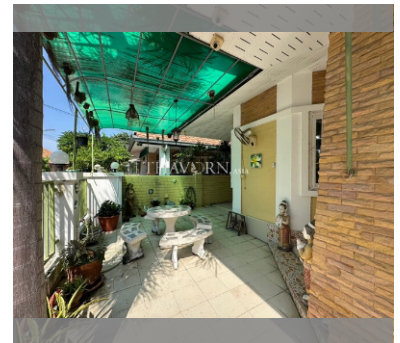

House For sale 3 bedroom 170 m² with land 236 m² in T.W. Palms Resort Pattaya, Pattaya

Welcome to your dream home in the heart of the vibrant Pattaya! Nestled in the prestigious T.W. Palms Resort, this fully furnished house is a true gem waiting for you. With a spacious layout of 170 square meters, this charming residence offers two cozy bedrooms, perfect for relaxation and comfort. Situated on a generous 236 square meter plot, this single-story home combines style and convenience, providing ample space for outdoor activities or simply soaking up the sun. The tasteful furnishings add a touch of elegance, allowing you to move in effortlessly and start enjoying your new lifestyle right away. Located in the popular Thep Prasit area, you'll have easy access to all the excitement and amenities that Pattaya has to offer, from wor...

฿ 7,500,000

UNIT PARAMETERS:

UID	HS-4983
type	3 bedroom
size	170 m²
floors	1
view	garden view
quality	good
equipment	furniture
online viewing	on
transfer cost	
transfer fee payer	Buyer
additional cost	

VILLAGE PARAMETERS:

district	Thepprasit
floors	1-2
built in	2011