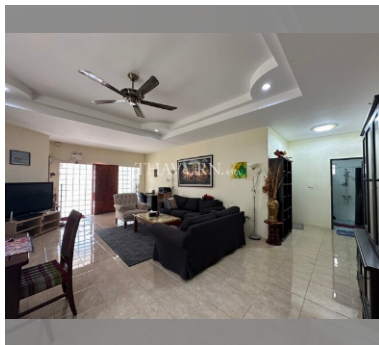

House For sale 3 bedroom 170 m² with land 236 m² in T.W. Palms Resort Pattaya, Pattaya

Welcome to your dream home in the heart of the vibrant Pattaya! Nestled in the prestigious T.W. Palms Resort, this fully furnished house is a true gem waiting for you. With a spacious layout of 170 square meters, this charming residence offers two cozy bedrooms, perfect for relaxation and comfort. Situated on a generous 236 square meter plot, this single-story home combines style and convenience, providing ample space for outdoor activities or simply soaking up the sun. The tasteful furnishings add a touch of elegance, allowing you to move in effortlessly and start enjoying your new lifestyle right away. Located in the popular Thep Prasit area, you'll have easy access to all the excitement and amenities that Pattaya has to offer, from wor...

฿ 7,500,000

UNIT PARAMETERS:

UID	HS-4983
type	3 bedroom
size	170 m²
floors	1
view	garden view
quality	good
equipment	furniture
online viewing	on
transfer cost	
transfer fee payer	Buyer
additional cost	

VILLAGE PARAMETERS:

district	Thepprasit
floors	1-2
built in	2011