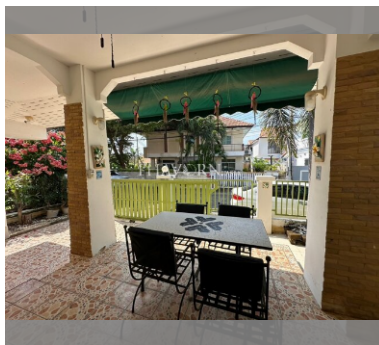

House For sale 3 bedroom 170 m² with land 236 m² in T.W. Palms Resort Pattaya, Pattaya

Welcome to your dream home in the heart of the vibrant Pattaya! Nestled in the prestigious T.W. Palms Resort, this fully furnished house is a true gem waiting for you. With a spacious layout of 170 square meters, this charming residence offers two cozy bedrooms, perfect for relaxation and comfort. Situated on a generous 236 square meter plot, this single-story home combines style and convenience, providing ample space for outdoor activities or simply soaking up the sun. The tasteful furnishings add a touch of elegance, allowing you to move in effortlessly and start enjoying your new lifestyle right away. Located in the popular Thep Prasit area, you'll have easy access to all the excitement and amenities that Pattaya has to offer, from wor...

฿ 7,500,000

UNIT PARAMETERS:

UID	HS-4983
type	3 bedroom
size	170 m²
floors	1
view	garden view
quality	good
equipment	furniture
online viewing	on
transfer cost	
transfer fee payer	Buyer
additional cost	

VILLAGE PARAMETERS:

district	Thepprasit
floors	1-2
built in	2011