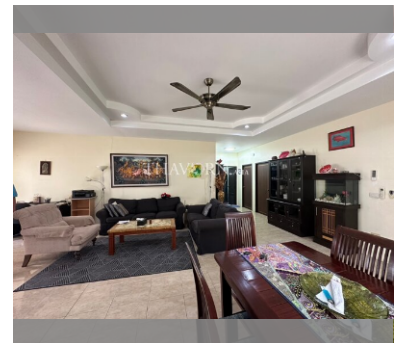

House For sale 3 bedroom 170 m² with land 236 m² in T.W. Palms Resort Pattaya, Pattaya

Welcome to your dream home in the heart of the vibrant Pattaya! Nestled in the prestigious T.W. Palms Resort, this fully furnished house is a true gem waiting for you. With a spacious layout of 170 square meters, this charming residence offers two cozy bedrooms, perfect for relaxation and comfort. Situated on a generous 236 square meter plot, this single-story home combines style and convenience, providing ample space for outdoor activities or simply soaking up the sun. The tasteful furnishings add a touch of elegance, allowing you to move in effortlessly and start enjoying your new lifestyle right away. Located in the popular Thep Prasit area, you'll have easy access to all the excitement and amenities that Pattaya has to offer, from wor...

฿ 7,500,000

UNIT PARAMETERS:

UID	HS-4983
type	3 bedroom
size	170 m²
floors	1
view	garden view
quality	good
equipment	furniture
online viewing	on
transfer cost	
transfer fee payer	Buyer
additional cost	

VILLAGE PARAMETERS:

district	Thepprasit
floors	1-2
built in	2011