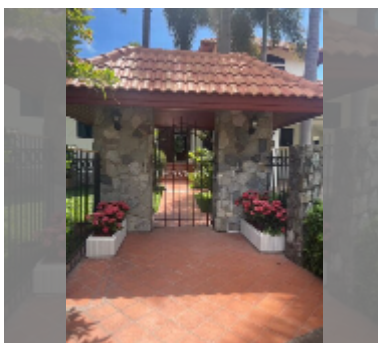

House For sale 5 bedroom 350 m² with land 213 wa² in Paradise Villa 1, Pattaya

฿ 15,900,000

UNIT PARAMETERS:

UID	HS-4980
type	5 bedroom
size	350 m²
view	pool view
floors	2

VILLAGE PARAMETERS:

district	East Pattaya
built in	2008