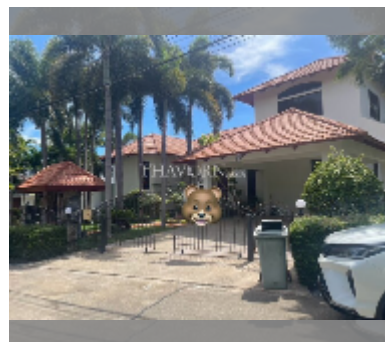

House For sale 5 bedroom 350 m² with land 213 wa² in Paradise Villa 1, Pattaya

฿ 15,900,000

UNIT PARAMETERS:

UID	HS-4980
type	5 bedroom
size	350 m ²
view	pool view
floors	2

VILLAGE PARAMETERS:

district	East Pattaya
built in	2008