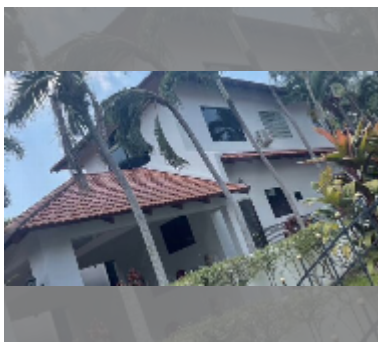

House For sale 5 bedroom 350 m² with land 213 wa² in Paradise Villa 1, Pattaya

฿ 15,900,000

UNIT PARAMETERS:

UID	HS-4980
type	5 bedroom
size	350 m ²
view	pool view
floors	2

VILLAGE PARAMETERS:

district	East Pattaya
built in	2008