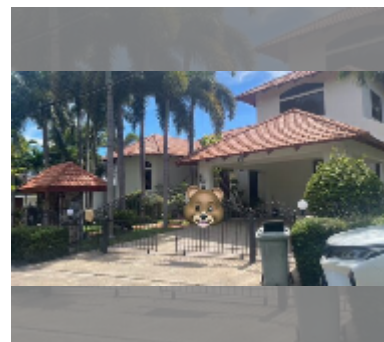

House For sale 5 bedroom 350 m² with land 213 wa² in Paradise Villa 1, Pattaya

฿ 15,900,000

UNIT PARAMETERS:

UID	HS-4980
type	5 bedroom
size	350 m ²
view	pool view
floors	2

VILLAGE PARAMETERS:

district	East Pattaya
built in	2008