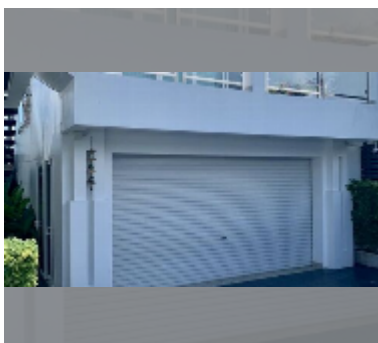

House For sale 5 bedroom 500 m² with land 1000 m² in Palm Oasis, Pattaya

฿ 38,000,000

UNIT PARAMETERS:

UID	HS-4979
type	5 bedroom
size	500 m ²
floors	2

VILLAGE PARAMETERS:

district	Jomtien
floors	2
built in	2012