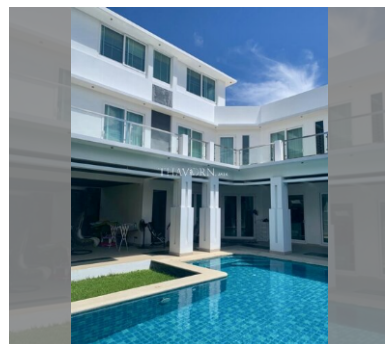

House For sale 5 bedroom 500 m² with land 1000 m² in Palm Oasis, Pattaya

Welcome to your dream home in the heart of Palm Oasis, Pattaya! This stunning 5-bedroom house offers an expansive 500 m² of living space, nestled on a generous 1000 m² plot. Located in the vibrant Jomtien area, this two-story gem is perfect for those seeking luxury and comfort. Step inside and be greeted by fully furnished interiors that exude elegance and style. Every room is thoughtfully designed to provide a harmonious blend of modern convenience and timeless charm. Whether you're hosting a dinner party or enjoying a quiet evening with family, this home has it all. Priced at ฿38,000,000, this property is not just a house—it's a lifestyle. Imagine waking up each morning in your own private oasis, with plenty of space for outdoor activit...

฿ 38,000,000

UNIT PARAMETERS:

UID	HS-4979
type	5 bedroom
size	500 m ²
floors	2
quality	not chosen
transfer cost	
transfer fee payer	Company
additional cost	

VILLAGE PARAMETERS:

district	Jomtien
floors	2
built in	2012