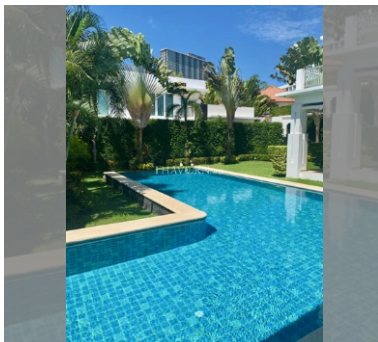

House For sale 5 bedroom 500 m² with land 1000 m² in Palm Oasis, Pattaya

Welcome to your dream home in the heart of Palm Oasis, Pattaya! This stunning 5-bedroom house offers an expansive 500 m² of living space, nestled on a generous 1000 m² plot. Located in the vibrant Jomtien area, this two-story gem is perfect for those seeking luxury and comfort. Step inside and be greeted by fully furnished interiors that exude elegance and style. Every room is thoughtfully designed to provide a harmonious blend of modern convenience and timeless charm. Whether you're hosting a dinner party or enjoying a quiet evening with family, this home has it all. Priced at ฿38,000,000, this property is not just a house—it's a lifestyle. Imagine waking up each morning in your own private oasis, with plenty of space for outdoor activit...

฿ 38,000,000

UNIT PARAMETERS:

UID	HS-4979
type	5 bedroom
size	500 m²
floors	2
quality	not chosen
transfer cost	
transfer fee payer	Company
additional cost	

VILLAGE PARAMETERS:

district	Jomtien
floors	2
built in	2012