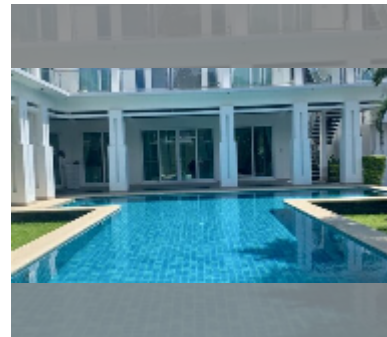

House For sale 5 bedroom 500 m² with land 1000 m² in Palm Oasis, Pattaya

฿ 38,000,000

UNIT PARAMETERS:

UID	HS-4979
type	5 bedroom
size	500 m ²
floors	2

VILLAGE PARAMETERS:

district	Jomtien
floors	2
built in	2012