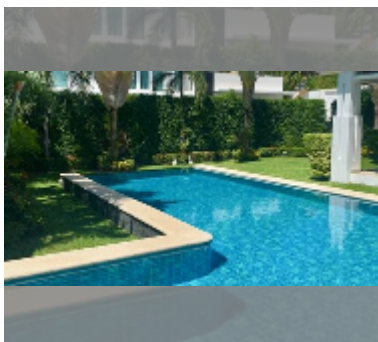

House For sale 5 bedroom 500 m² with land 1000 m² in Palm Oasis, Pattaya

฿ 38,000,000

UNIT PARAMETERS:

UID	HS-4979
type	5 bedroom
size	500 m ²
floors	2

VILLAGE PARAMETERS:

district	Jomtien
floors	2
built in	2012