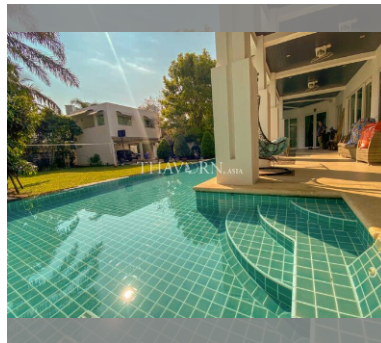

House For sale 5 bedroom 260 m² with land 736 m² in Palm Oasis, Pattaya

Welcome to your dream home in the heart of Palm Oasis, Pattaya! This stunning 5-bedroom house offers 260 square meters of luxurious living space, perfectly nestled on a generous 736 square meter plot. Located in the vibrant Jomtien area, this two-story gem is fully furnished and ready for you to move in and start living your best life. Imagine waking up every day in a beautifully designed home that combines comfort with elegance. With four spacious bedrooms, there's plenty of room for family and guests. The open layout allows for easy flow between the living, dining, and kitchen areas, making it perfect for both everyday living and entertaining. Step outside and you'll find yourself in a private oasis. The expansive plot offers ample spac...

฿ 26,300,000

UNIT PARAMETERS:

UID	HS-4978
type	5 bedroom
size	260 m²
floors	2

VILLAGE PARAMETERS:

district	Jomtien
floors	2
built in	2012