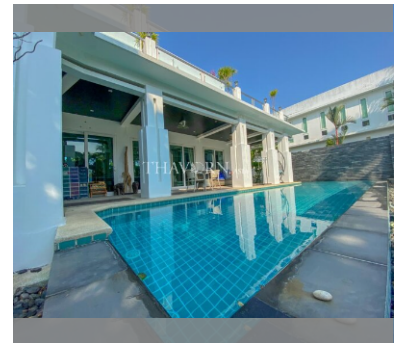

House For sale 5 bedroom 260 m² with land 736 m² in Palm Oasis, Pattaya

Welcome to your dream home in the heart of Palm Oasis, Pattaya! This stunning 5-bedroom house offers 260 square meters of luxurious living space, perfectly nestled on a generous 736 square meter plot. Located in the vibrant Jomtien area, this two-story gem is fully furnished and ready for you to move in and start living your best life. Imagine waking up every day in a beautifully designed home that combines comfort with elegance. With four spacious bedrooms, there's plenty of room for family and guests. The open layout allows for easy flow between the living, dining, and kitchen areas, making it perfect for both everyday living and entertaining. Step outside and you'll find yourself in a private oasis. The expansive plot offers ample spac...

฿ 26,300,000

UNIT PARAMETERS:

UID	HS-4978
type	5 bedroom
size	260 m ²
floors	2

VILLAGE PARAMETERS:

district	Jomtien
floors	2
built in	2012

details