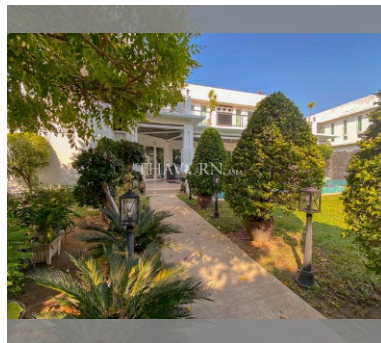

House For sale 5 bedroom 260 m² with land 736 m² in Palm Oasis, Pattaya

Welcome to your dream home in the heart of Palm Oasis, Pattaya! This stunning 5-bedroom house offers 260 square meters of luxurious living space, perfectly nestled on a generous 736 square meter plot. Located in the vibrant Jomtien area, this two-story gem is fully furnished and ready for you to move in and start living your best life. Imagine waking up every day in a beautifully designed home that combines comfort with elegance. With four spacious bedrooms, there's plenty of room for family and guests. The open layout allows for easy flow between the living, dining, and kitchen areas, making it perfect for both everyday living and entertaining. Step outside and you'll find yourself in a private oasis. The expansive plot offers ample spac...

฿ 26,300,000

UNIT PARAMETERS:

UID	HS-4978
type	5 bedroom
size	260 m ²
floors	2

VILLAGE PARAMETERS:

district	Jomtien
floors	2
built in	2012

details