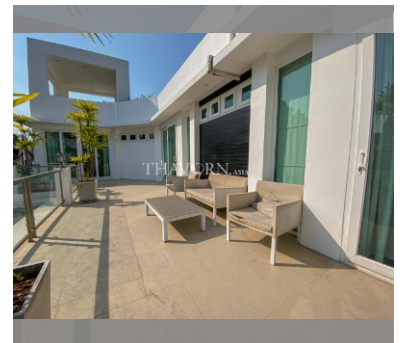

House For sale 5 bedroom 260 m² with land 736 m² in Palm Oasis, Pattaya

Welcome to your dream home in the heart of Palm Oasis, Pattaya! This stunning 5-bedroom house offers 260 square meters of luxurious living space, perfectly nestled on a generous 736 square meter plot. Located in the vibrant Jomtien area, this two-story gem is fully furnished and ready for you to move in and start living your best life. Imagine waking up every day in a beautifully designed home that combines comfort with elegance. With four spacious bedrooms, there's plenty of room for family and guests. The open layout allows for easy flow between the living, dining, and kitchen areas, making it perfect for both everyday living and entertaining. Step outside and you'll find yourself in a private oasis. The expansive plot offers ample spac...

฿ 26,300,000

UNIT PARAMETERS:

UID	HS-4978
type	5 bedroom
size	260 m ²
floors	2

VILLAGE PARAMETERS:

district	Jomtien
floors	2
built in	2012

details