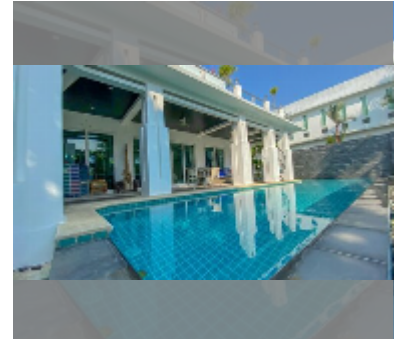

House For sale 5 bedroom 260 m² with land 736 m² in Palm Oasis, Pattaya

฿ 26,300,000

UNIT PARAMETERS:

UID	HS-4978
type	5 bedroom
size	260 m ²
floors	2

VILLAGE PARAMETERS:

district	Jomtien
floors	2
built in	2012