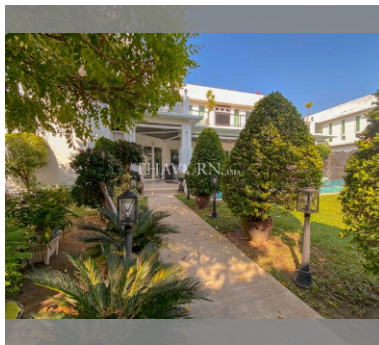

House For sale 5 bedroom 260 m² with land 736 m² in Palm Oasis, Pattaya

Welcome to your dream home in the heart of Palm Oasis, Pattaya! This stunning 5-bedroom house offers 260 square meters of luxurious living space, perfectly nestled on a generous 736 square meter plot. Located in the vibrant Jomtien area, this two-story gem is fully furnished and ready for you to move in and start living your best life. Imagine waking up every day in a beautifully designed home that combines comfort with elegance. With four spacious bedrooms, there's plenty of room for family and guests. The open layout allows for easy flow between the living, dining, and kitchen areas, making it perfect for both everyday living and entertaining. Step outside and you'll find yourself in a private oasis. The expansive plot offers ample spac...

฿ 26,300,000

UNIT PARAMETERS:

UID	HS-4978
type	5 bedroom
size	260 m ²
floors	2
quality	not chosen
transfer cost	
transfer fee payer	Company
additional cost	

VILLAGE PARAMETERS:

district	Jomtien
floors	2
built in	2012