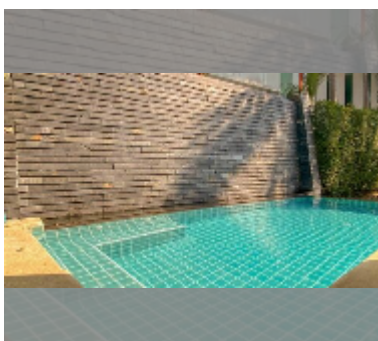

House For sale 5 bedroom 260 m² with land 736 m² in Palm Oasis, Pattaya

฿ 26,300,000

UNIT PARAMETERS:

UID	HS-4978
type	5 bedroom
size	260 m ²
floors	2

VILLAGE PARAMETERS:

district	Jomtien
floors	2
built in	2012