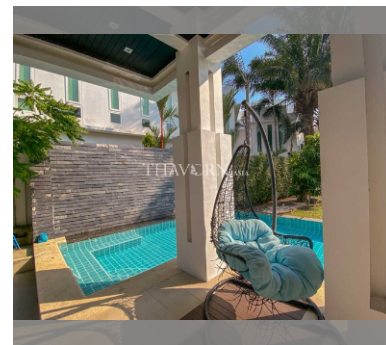

House For sale 5 bedroom 260 m² with land 736 m² in Palm Oasis, Pattaya

Welcome to your dream home in the heart of Palm Oasis, Pattaya! This stunning 5-bedroom house offers 260 square meters of luxurious living space, perfectly nestled on a generous 736 square meter plot. Located in the vibrant Jomtien area, this two-story gem is fully furnished and ready for you to move in and start living your best life. Imagine waking up every day in a beautifully designed home that combines comfort with elegance. With four spacious bedrooms, there's plenty of room for family and guests. The open layout allows for easy flow between the living, dining, and kitchen areas, making it perfect for both everyday living and entertaining. Step outside and you'll find yourself in a private oasis. The expansive plot offers ample spac...

฿ 26,300,000

UNIT PARAMETERS:

UID	HS-4978
type	5 bedroom
size	260 m ²
floors	2
quality	not chosen
transfer cost	
transfer fee payer	Company
additional cost	

VILLAGE PARAMETERS:

district	Jomtien
floors	2
built in	2012