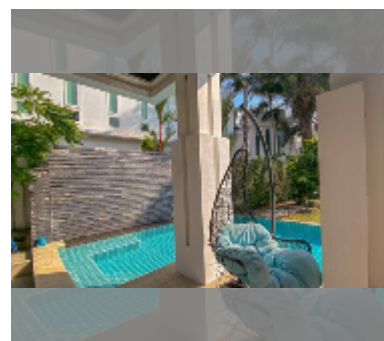

House For sale 5 bedroom 260 m² with land 736 m² in Palm Oasis, Pattaya

฿ 26,300,000

UNIT PARAMETERS:

UID	HS-4978
type	5 bedroom
size	260 m ²
floors	2

VILLAGE PARAMETERS:

district	Jomtien
floors	2
built in	2012