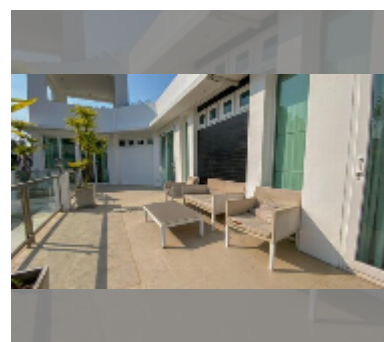

House For sale 5 bedroom 260 m² with land 736 m² in Palm Oasis, Pattaya

฿ 26,300,000

UNIT PARAMETERS:

UID	HS-4978
type	5 bedroom
size	260 m ²
floors	2

VILLAGE PARAMETERS:

district	Jomtien
floors	2
built in	2012