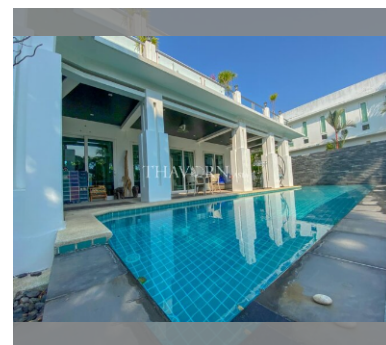

House For sale 5 bedroom 260 m² with land 736 m² in Palm Oasis, Pattaya

Welcome to your dream home in the heart of Palm Oasis, Pattaya! This stunning 5-bedroom house offers 260 square meters of luxurious living space, perfectly nestled on a generous 736 square meter plot. Located in the vibrant Jomtien area, this two-story gem is fully furnished and ready for you to move in and start living your best life. Imagine waking up every day in a beautifully designed home that combines comfort with elegance. With four spacious bedrooms, there's plenty of room for family and guests. The open layout allows for easy flow between the living, dining, and kitchen areas, making it perfect for both everyday living and entertaining. Step outside and you'll find yourself in a private oasis. The expansive plot offers ample spac...

฿ 26,300,000

UNIT PARAMETERS:

UID	HS-4978
type	5 bedroom
size	260 m²
floors	2
quality	not chosen
transfer cost	
transfer fee payer	Company
additional cost	

VILLAGE PARAMETERS:

district	Jomtien
floors	2
built in	2012