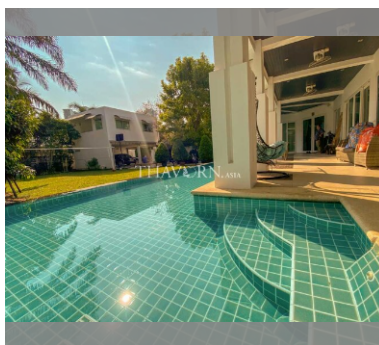

House For sale 5 bedroom 260 m² with land 736 m² in Palm Oasis, Pattaya

Welcome to your dream home in the heart of Palm Oasis, Pattaya! This stunning 5-bedroom house offers 260 square meters of luxurious living space, perfectly nestled on a generous 736 square meter plot. Located in the vibrant Jomtien area, this two-story gem is fully furnished and ready for you to move in and start living your best life. Imagine waking up every day in a beautifully designed home that combines comfort with elegance. With four spacious bedrooms, there's plenty of room for family and guests. The open layout allows for easy flow between the living, dining, and kitchen areas, making it perfect for both everyday living and entertaining. Step outside and you'll find yourself in a private oasis. The expansive plot offers ample spac...

฿ 26,300,000

UNIT PARAMETERS:

UID	HS-4978
type	5 bedroom
size	260 m²
floors	2
quality	not chosen
transfer cost	
transfer fee payer	Company
additional cost	

VILLAGE PARAMETERS:

district	Jomtien
floors	2
built in	2012