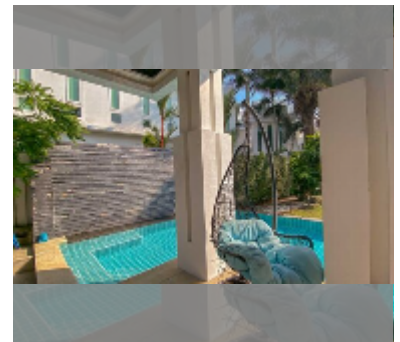

House For sale 5 bedroom 260 m² with land 736 m² in Palm Oasis, Pattaya

฿ 26,300,000

UNIT PARAMETERS:

UID	HS-4978
type	5 bedroom
size	260 m ²
floors	2

VILLAGE PARAMETERS:

district	Jomtien
floors	2
built in	2012