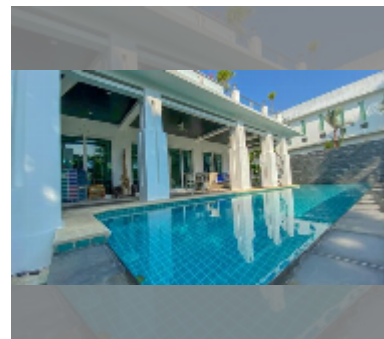

House For sale 5 bedroom 260 m² with land 736 m² in Palm Oasis, Pattaya

฿ 26,300,000

UNIT PARAMETERS:

UID	HS-4978
type	5 bedroom
size	260 m ²
floors	2

VILLAGE PARAMETERS:

district	Jomtien
floors	2
built in	2012