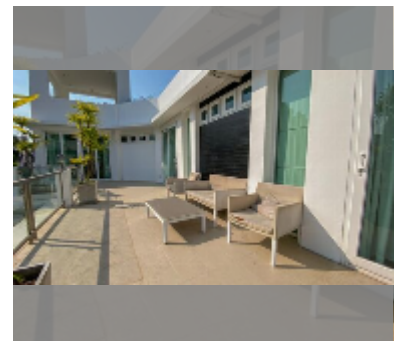

House For sale 5 bedroom 260 m² with land 736 m² in Palm Oasis, Pattaya

฿ 26,300,000

UNIT PARAMETERS:

UID	HS-4978
type	5 bedroom
size	260 m ²
floors	2

VILLAGE PARAMETERS:

district	Jomtien
floors	2
built in	2012