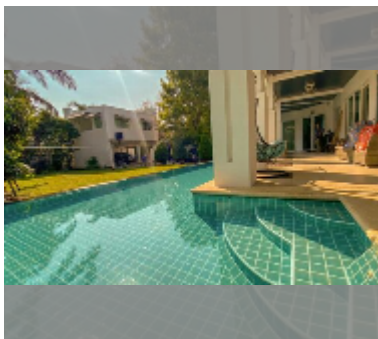

House For sale 5 bedroom 260 m² with land 736 m² in Palm Oasis, Pattaya

฿ 26,300,000

UNIT PARAMETERS:

UID	HS-4978
type	5 bedroom
size	260 m ²
floors	2

VILLAGE PARAMETERS:

district	Jomtien
floors	2
built in	2012