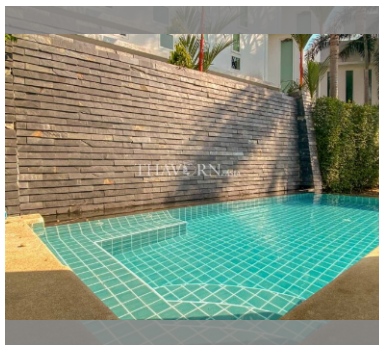

House For sale 5 bedroom 260 m² with land 736 m² in Palm Oasis, Pattaya

Welcome to your dream home in the heart of Palm Oasis, Pattaya! This stunning 5-bedroom house offers 260 square meters of luxurious living space, perfectly nestled on a generous 736 square meter plot. Located in the vibrant Jomtien area, this two-story gem is fully furnished and ready for you to move in and start living your best life. Imagine waking up every day in a beautifully designed home that combines comfort with elegance. With four spacious bedrooms, there's plenty of room for family and guests. The open layout allows for easy flow between the living, dining, and kitchen areas, making it perfect for both everyday living and entertaining. Step outside and you'll find yourself in a private oasis. The expansive plot offers ample spac...

฿ 26,300,000

UNIT PARAMETERS:

UID	HS-4978
type	5 bedroom
size	260 m ²
floors	2
quality	not chosen
transfer cost	
transfer fee payer	Company
additional cost	

VILLAGE PARAMETERS:

district	Jomtien
floors	2
built in	2012