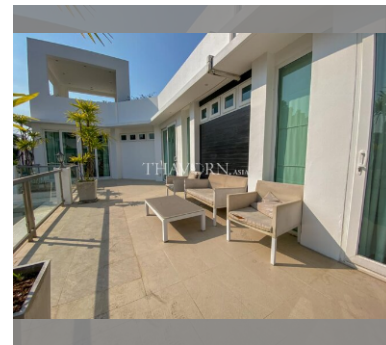

House For sale 5 bedroom 260 m² with land 736 m² in Palm Oasis, Pattaya

Welcome to your dream home in the heart of Palm Oasis, Pattaya! This stunning 5-bedroom house offers 260 square meters of luxurious living space, perfectly nestled on a generous 736 square meter plot. Located in the vibrant Jomtien area, this two-story gem is fully furnished and ready for you to move in and start living your best life. Imagine waking up every day in a beautifully designed home that combines comfort with elegance. With four spacious bedrooms, there's plenty of room for family and guests. The open layout allows for easy flow between the living, dining, and kitchen areas, making it perfect for both everyday living and entertaining. Step outside and you'll find yourself in a private oasis. The expansive plot offers ample spac...

฿ 26,300,000

UNIT PARAMETERS:

UID	HS-4978
type	5 bedroom
size	260 m ²
floors	2
quality	not chosen
transfer cost	
transfer fee payer	Company
additional cost	

VILLAGE PARAMETERS:

district	Jomtien
floors	2
built in	2012