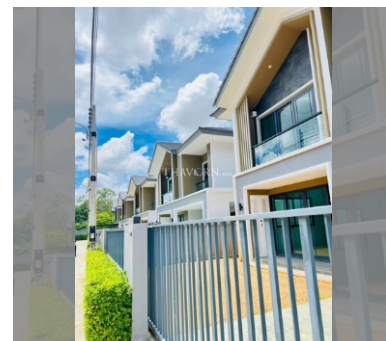

House For sale 4 bedroom 191 m² with land 236 m² in The Palm Parco, Pattaya

฿ 6,390,000

UNIT PARAMETERS:

UID	HS-4977
type	4 bedroom
size	191 m ²
floors	2

VILLAGE PARAMETERS:

district	Nong Pla Lai
built in	2024