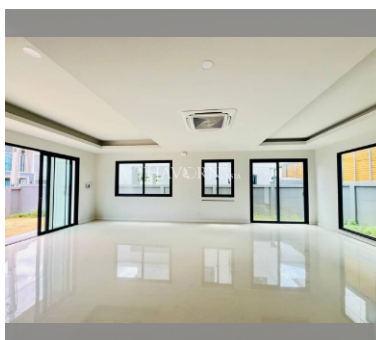

House For sale 4 bedroom 191 m² with land 236 m² in The Palm Parco, Pattaya

฿ 6,390,000

UNIT PARAMETERS:

UID	HS-4977
type	4 bedroom
size	191 m ²
floors	2

VILLAGE PARAMETERS:

district	Nong Pla Lai
built in	2024