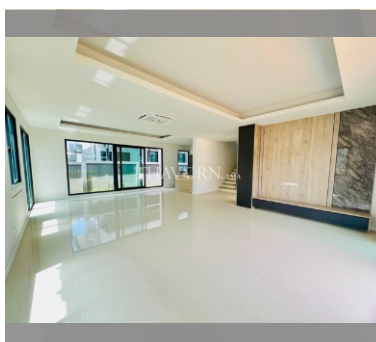

House For sale 4 bedroom 191 m² with land 236 m² in The Palm Parco, Pattaya

฿ 6,390,000

UNIT PARAMETERS:

UID	HS-4977
type	4 bedroom
size	191 m ²
floors	2

VILLAGE PARAMETERS:

district	Nong Pla Lai
built in	2024