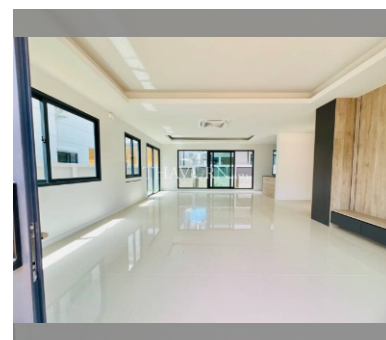

House For sale 4 bedroom 191 m² with land 236 m² in The Palm Parco, Pattaya

฿ 6,390,000

UNIT PARAMETERS:

UID	HS-4977
type	4 bedroom
size	191 m ²
floors	2

VILLAGE PARAMETERS:

district	Nong Pla Lai
built in	2024