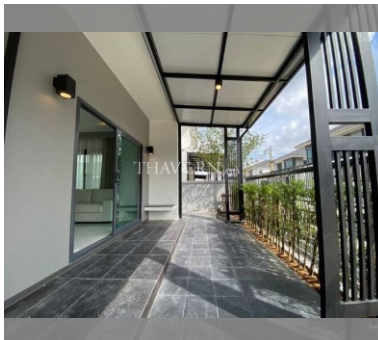

House For sale 4 bedroom 250 m² with land 200 m² in Supalai Parkville, Pattaya

฿ 9,080,000

UNIT PARAMETERS:

UID	HS-4971
type	4 bedroom
size	250 m ²
floors	2
quality	not chosen
transfer fee payer	Seller 50/ Buyer 50

VILLAGE PARAMETERS:

district	East Pattaya
start of construction	2024
built in	2024

[details](#)