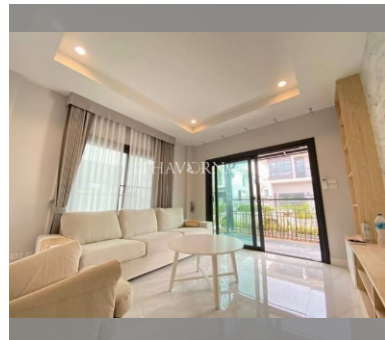

House For sale 4 bedroom 250 m² with land 200 m² in Supalai Parkville, Pattaya

฿ 9,080,000

UNIT PARAMETERS:

UID	HS-4971
type	4 bedroom
size	250 m²
floors	2
quality	not chosen
transfer fee payer	Seller 50/ Buyer 50

VILLAGE PARAMETERS:

district	East Pattaya
start of construction	2024
built in	2024