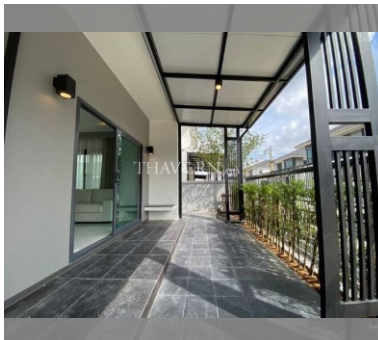

House For sale 4 bedroom 250 m<sup>2</sup> with land 200 m<sup>2</sup> in Supalai Parkville, Pattaya

**฿ 9,080,000**

**UNIT PARAMETERS:**

UID	HS-4971
type	4 bedroom
size	250 m <sup>2</sup>
floors	2
quality	not chosen
transfer fee payer	Seller 50/ Buyer 50

**VILLAGE PARAMETERS:**

district	East Pattaya
start of construction	2024
built in	2024

details