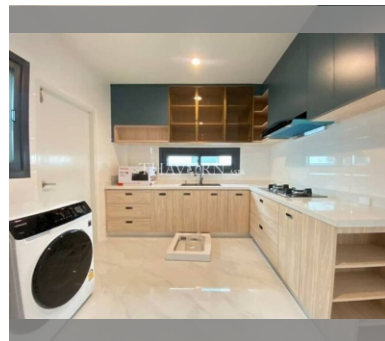

House For sale 4 bedroom 250 m² with land 200 m² in Supalai Parkville, Pattaya

฿ 9,080,000

UNIT PARAMETERS:

UID	HS-4971
type	4 bedroom
size	250 m²
floors	2
quality	not chosen
transfer fee payer	Seller 50/ Buyer 50

VILLAGE PARAMETERS:

district	East Pattaya
start of construction	2024
built in	2024