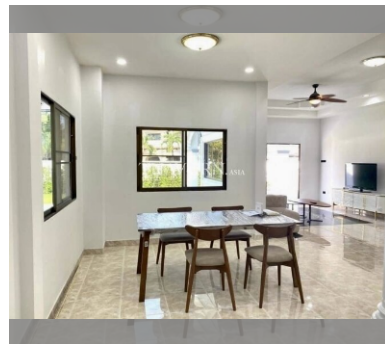

House For sale 4 bedroom 330 m² with land 738 m² in Natheekarn Prak view, Pattaya

Welcome to your dream home in the heart of Pattaya! Nestled in the serene Natheekarn Prak View, this stunning single-story house is perfect for those who seek comfort and elegance. Spread across a generous 738 m² plot, this fully furnished gem boasts 330 m² of living space, offering ample room for you and your loved ones. Step inside and be greeted by the warm and inviting atmosphere of this beautifully designed home. With three spacious bedrooms, there's plenty of space for family and guests. The open-plan living area is perfect for entertaining, while the fully equipped kitchen makes meal preparation a breeze. Outside, the expansive garden area provides a tranquil retreat, perfect for relaxing and enjoying the tropical Pattaya weather. ...

฿ 11,900,000

UNIT PARAMETERS:

UID	HS-4970
type	4 bedroom
size	330 m ²
floors	1

VILLAGE PARAMETERS:

district	East Pattaya
built in	2000

details