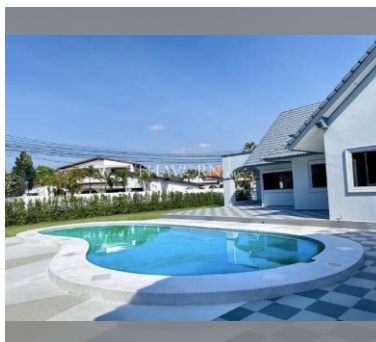

House For sale 4 bedroom 330 m² with land 738 m² in Natheekarn Prak view, Pattaya

Welcome to your dream home in the heart of Pattaya! Nestled in the serene Natheekarn Prak View, this stunning single-story house is perfect for those who seek comfort and elegance. Spread across a generous 738 m² plot, this fully furnished gem boasts 330 m² of living space, offering ample room for you and your loved ones. Step inside and be greeted by the warm and inviting atmosphere of this beautifully designed home. With three spacious bedrooms, there's plenty of space for family and guests. The open-plan living area is perfect for entertaining, while the fully equipped kitchen makes meal preparation a breeze. Outside, the expansive garden area provides a tranquil retreat, perfect for relaxing and enjoying the tropical Pattaya weather. ...

฿ 11,900,000

UNIT PARAMETERS:

UID	HS-4970
type	4 bedroom
size	330 m ²
floors	1

VILLAGE PARAMETERS:

district	East Pattaya
built in	2000

details