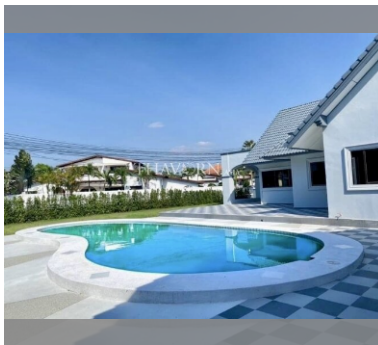

House For sale 4 bedroom 330 m² with land 738 m² in Natheekarn Prak view, Pattaya

Welcome to your dream home in the heart of Pattaya! Nestled in the serene Natheekarn Prak View, this stunning single-story house is perfect for those who seek comfort and elegance. Spread across a generous 738 m² plot, this fully furnished gem boasts 330 m² of living space, offering ample room for you and your loved ones. Step inside and be greeted by the warm and inviting atmosphere of this beautifully designed home. With three spacious bedrooms, there's plenty of space for family and guests. The open-plan living area is perfect for entertaining, while the fully equipped kitchen makes meal preparation a breeze. Outside, the expansive garden area provides a tranquil retreat, perfect for relaxing and enjoying the tropical Pattaya weather. ...

฿ 11,900,000

UNIT PARAMETERS:

UID	HS-4970
type	4 bedroom
size	330 m ²
floors	1

VILLAGE PARAMETERS:

district	East Pattaya
built in	2000

details