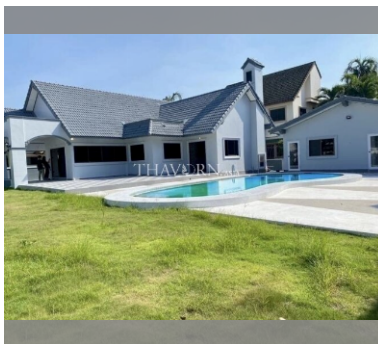

House For sale 4 bedroom 330 m² with land 738 m² in Natheekarn Prak view, Pattaya

Welcome to your dream home in the heart of Pattaya! Nestled in the serene Natheekarn Prak View, this stunning single-story house is perfect for those who seek comfort and elegance. Spread across a generous 738 m² plot, this fully furnished gem boasts 330 m² of living space, offering ample room for you and your loved ones. Step inside and be greeted by the warm and inviting atmosphere of this beautifully designed home. With three spacious bedrooms, there's plenty of space for family and guests. The open-plan living area is perfect for entertaining, while the fully equipped kitchen makes meal preparation a breeze. Outside, the expansive garden area provides a tranquil retreat, perfect for relaxing and enjoying the tropical Pattaya weather. ...

฿ 11,900,000

UNIT PARAMETERS:

UID	HS-4970
type	4 bedroom
size	330 m ²
floors	1

VILLAGE PARAMETERS:

district	East Pattaya
built in	2000

details