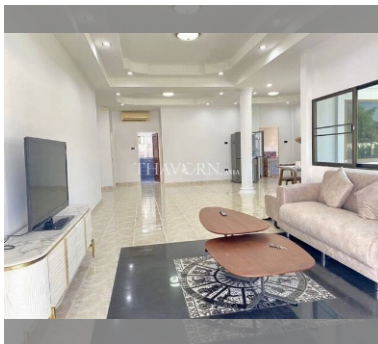

House For sale 4 bedroom 330 m² with land 738 m² in Natheekarn Prak view, Pattaya

Welcome to your dream home in the heart of Pattaya! Nestled in the serene Natheekarn Prak View, this stunning single-story house is perfect for those who seek comfort and elegance. Spread across a generous 738 m² plot, this fully furnished gem boasts 330 m² of living space, offering ample room for you and your loved ones. Step inside and be greeted by the warm and inviting atmosphere of this beautifully designed home. With three spacious bedrooms, there's plenty of space for family and guests. The open-plan living area is perfect for entertaining, while the fully equipped kitchen makes meal preparation a breeze. Outside, the expansive garden area provides a tranquil retreat, perfect for relaxing and enjoying the tropical Pattaya weather. ...

฿ 11,900,000

UNIT PARAMETERS:

UID	HS-4970
type	4 bedroom
size	330 m ²
floors	1

VILLAGE PARAMETERS:

district	East Pattaya
built in	2000

details