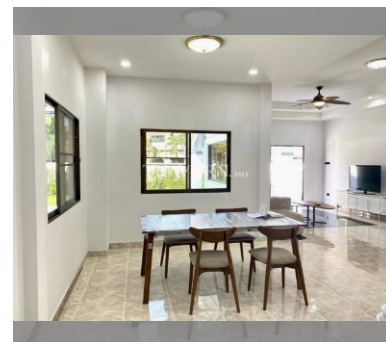

House For sale 4 bedroom 330 m² with land 738 m² in Natheekarn Prak view, Pattaya

Welcome to your dream home in the heart of Pattaya! Nestled in the serene Natheekarn Prak View, this stunning single-story house is perfect for those who seek comfort and elegance. Spread across a generous 738 m² plot, this fully furnished gem boasts 330 m² of living space, offering ample room for you and your loved ones. Step inside and be greeted by the warm and inviting atmosphere of this beautifully designed home. With three spacious bedrooms, there's plenty of space for family and guests. The open-plan living area is perfect for entertaining, while the fully equipped kitchen makes meal preparation a breeze. Outside, the expansive garden area provides a tranquil retreat, perfect for relaxing and enjoying the tropical Pattaya weather. ...

฿ 11,900,000

UNIT PARAMETERS:

UID	HS-4970
type	4 bedroom
size	330 m ²
floors	1

VILLAGE PARAMETERS:

district	East Pattaya
built in	2000

details