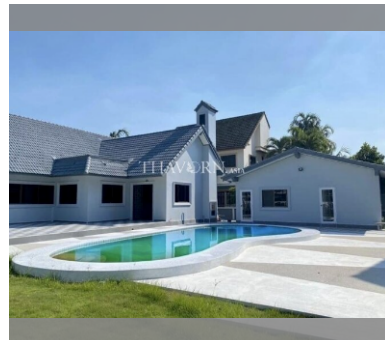

House For sale 4 bedroom 330 m<sup>2</sup> with land 738 m<sup>2</sup> in Natheekarn Prak view, Pattaya

**฿ 11,900,000**

**UNIT PARAMETERS:**

UID	HS-4970
type	4 bedroom
size	330 m <sup>2</sup>
floors	1

**VILLAGE PARAMETERS:**

district	East Pattaya
built in	2000

details