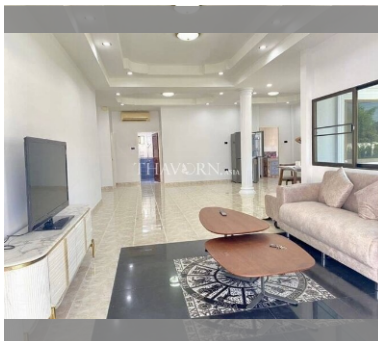

House For sale 4 bedroom 330 m² with land 738 m² in Natheekarn Prak view, Pattaya

฿ 11,900,000

UNIT PARAMETERS:

UID	HS-4970
type	4 bedroom
size	330 m²
floors	1

VILLAGE PARAMETERS:

district	East Pattaya
built in	2000