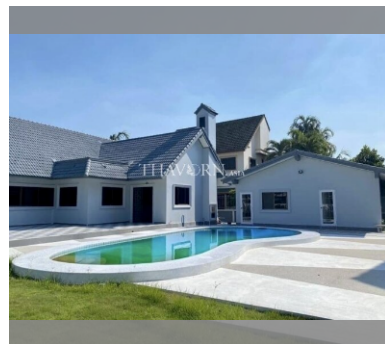

House For sale 4 bedroom 330 m² with land 738 m² in Natheekarn Prak view, Pattaya

Welcome to your dream home in the heart of Pattaya! Nestled in the serene Natheekarn Prak View, this stunning single-story house is perfect for those who seek comfort and elegance. Spread across a generous 738 m² plot, this fully furnished gem boasts 330 m² of living space, offering ample room for you and your loved ones. Step inside and be greeted by the warm and inviting atmosphere of this beautifully designed home. With three spacious bedrooms, there's plenty of space for family and guests. The open-plan living area is perfect for entertaining, while the fully equipped kitchen makes meal preparation a breeze. Outside, the expansive garden area provides a tranquil retreat, perfect for relaxing and enjoying the tropical Pattaya weather. ...

฿ 11,900,000

UNIT PARAMETERS:

UID	HS-4970
type	4 bedroom
size	330 m ²
floors	1

VILLAGE PARAMETERS:

district	East Pattaya
built in	2000

details