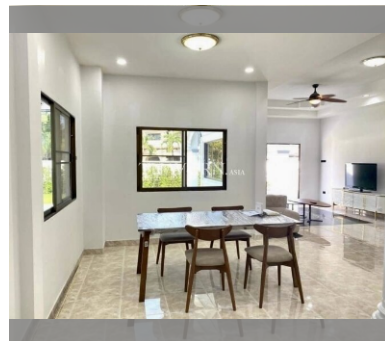

House For sale 4 bedroom 330 m² with land 738 m² in Natheekarn Prak view, Pattaya

฿ 11,900,000

UNIT PARAMETERS:

UID	HS-4970
type	4 bedroom
size	330 m²
floors	1

VILLAGE PARAMETERS:

district	East Pattaya
built in	2000