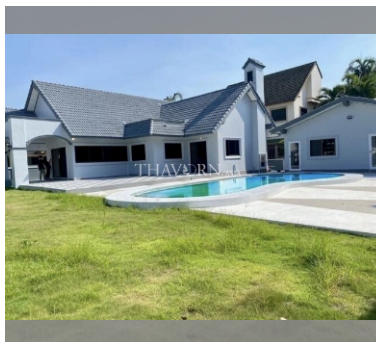

House For sale 4 bedroom 330 m² with land 738 m² in Natheekarn Prak view, Pattaya

Welcome to your dream home in the heart of Pattaya! Nestled in the serene Natheekarn Prak View, this stunning single-story house is perfect for those who seek comfort and elegance. Spread across a generous 738 m² plot, this fully furnished gem boasts 330 m² of living space, offering ample room for you and your loved ones. Step inside and be greeted by the warm and inviting atmosphere of this beautifully designed home. With three spacious bedrooms, there's plenty of space for family and guests. The open-plan living area is perfect for entertaining, while the fully equipped kitchen makes meal preparation a breeze. Outside, the expansive garden area provides a tranquil retreat, perfect for relaxing and enjoying the tropical Pattaya weather. ...

฿ 11,900,000

UNIT PARAMETERS:

UID	HS-4970
type	4 bedroom
size	330 m ²
floors	1

VILLAGE PARAMETERS:

district	East Pattaya
built in	2000

details