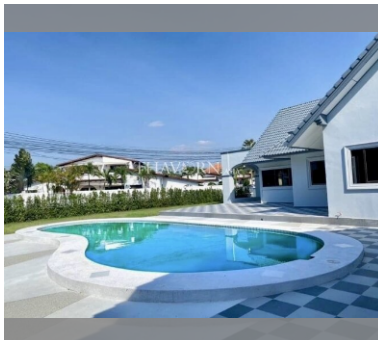

House For sale 4 bedroom 330 m<sup>2</sup> with land 738 m<sup>2</sup> in Natheekarn Prak view, Pattaya

**฿ 11,900,000**

**UNIT PARAMETERS:**

UID	HS-4970
type	4 bedroom
size	330 m <sup>2</sup>
floors	1

**VILLAGE PARAMETERS:**

district	East Pattaya
built in	2000

details