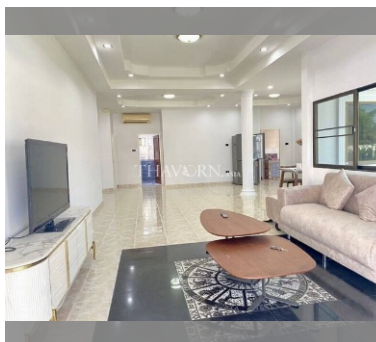

House For sale 4 bedroom 330 m² with land 738 m² in Natheekarn Prak view, Pattaya

Welcome to your dream home in the heart of Pattaya! Nestled in the serene Natheekarn Prak View, this stunning single-story house is perfect for those who seek comfort and elegance. Spread across a generous 738 m² plot, this fully furnished gem boasts 330 m² of living space, offering ample room for you and your loved ones. Step inside and be greeted by the warm and inviting atmosphere of this beautifully designed home. With three spacious bedrooms, there's plenty of space for family and guests. The open-plan living area is perfect for entertaining, while the fully equipped kitchen makes meal preparation a breeze. Outside, the expansive garden area provides a tranquil retreat, perfect for relaxing and enjoying the tropical Pattaya weather. ...

฿ 11,900,000

UNIT PARAMETERS:

UID	HS-4970
type	4 bedroom
size	330 m ²
floors	1

VILLAGE PARAMETERS:

district	East Pattaya
built in	2000

details