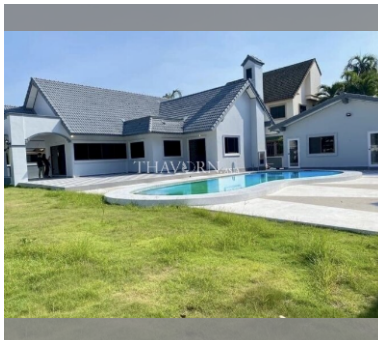

House For sale 4 bedroom 330 m<sup>2</sup> with land 738 m<sup>2</sup> in Natheekarn Prak view, Pattaya

**฿ 11,900,000**

**UNIT PARAMETERS:**

UID	HS-4970
type	4 bedroom
size	330 m <sup>2</sup>
floors	1

**VILLAGE PARAMETERS:**

district	East Pattaya
built in	2000

details