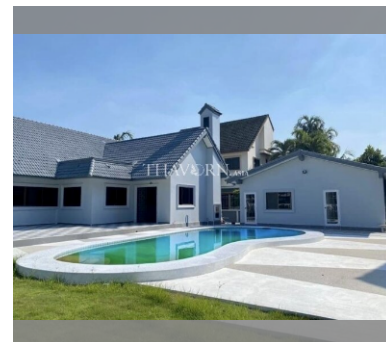

House For sale 4 bedroom 330 m² with land 738 m² in Natheekarn Prak view, Pattaya

Welcome to your dream home in the heart of Pattaya! Nestled in the serene Natheekarn Prak View, this stunning single-story house is perfect for those who seek comfort and elegance. Spread across a generous 738 m² plot, this fully furnished gem boasts 330 m² of living space, offering ample room for you and your loved ones. Step inside and be greeted by the warm and inviting atmosphere of this beautifully designed home. With three spacious bedrooms, there's plenty of space for family and guests. The open-plan living area is perfect for entertaining, while the fully equipped kitchen makes meal preparation a breeze. Outside, the expansive garden area provides a tranquil retreat, perfect for relaxing and enjoying the tropical Pattaya weather. ...

฿ 11,900,000

UNIT PARAMETERS:

UID	HS-4970
type	4 bedroom
size	330 m ²
floors	1

VILLAGE PARAMETERS:

district	East Pattaya
built in	2000

details