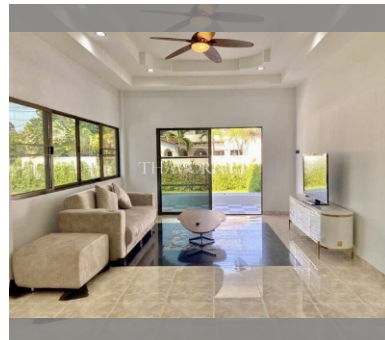

House For sale 4 bedroom 330 m² with land 738 m² in Natheekarn Prak view, Pattaya

฿ 11,900,000

UNIT PARAMETERS:

UID	HS-4970
type	4 bedroom
size	330 m²
floors	1

VILLAGE PARAMETERS:

district	East Pattaya
built in	2000