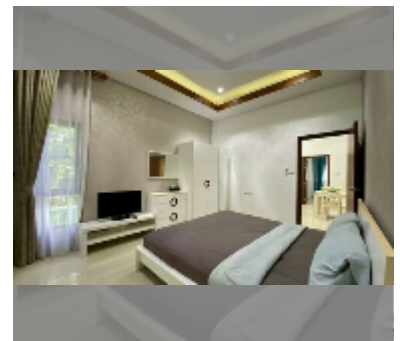

House For sale 2 bedroom 200 m² with land 240 m² in Baan Dusit Pattaya View, Pattaya

฿ 4,300,000

UNIT PARAMETERS:

UID	HS-4967
type	2 bedroom
size	200 m ²
floors	1

VILLAGE PARAMETERS:

district	Huay Yai
built in	2015
maintenance	฿ 43,200/year