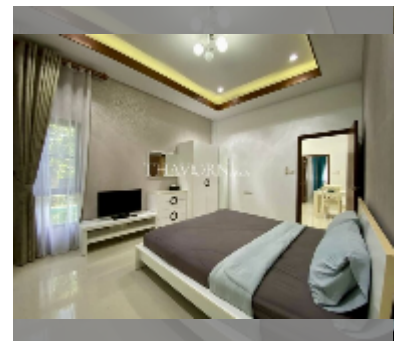

House For sale 2 bedroom 200 m² with land 240 m² in Baan Dusit Pattaya View, Pattaya

฿ 4,300,000

UNIT PARAMETERS:

UID	HS-4967
type	2 bedroom
size	200 m ²
floors	1

VILLAGE PARAMETERS:

district	Huay Yai
built in	2015
maintenance	฿ 43,200/year