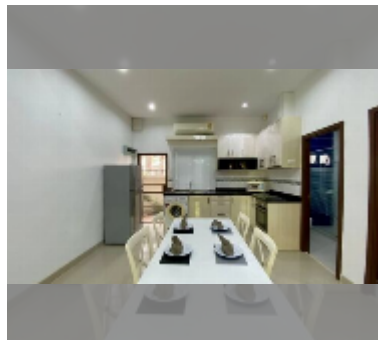

House For sale 2 bedroom 200 m² with land 240 m² in Baan Dusit Pattaya View, Pattaya

฿ 4,300,000

UNIT PARAMETERS:

UID	HS-4967
type	2 bedroom
size	200 m ²
floors	1

VILLAGE PARAMETERS:

district	Huay Yai
built in	2015
maintenance	฿ 43,200/year