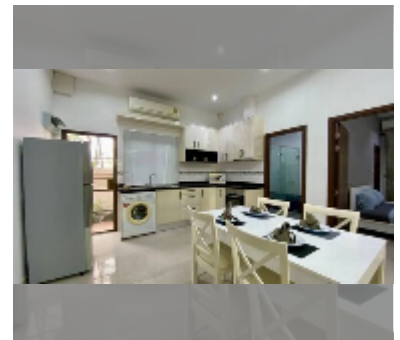

House For sale 2 bedroom 200 m² with land 240 m² in Baan Dusit Pattaya View, Pattaya

฿ 4,300,000

UNIT PARAMETERS:

UID	HS-4967
type	2 bedroom
size	200 m ²
floors	1

VILLAGE PARAMETERS:

district	Huay Yai
built in	2015
maintenance	฿ 43,200/year