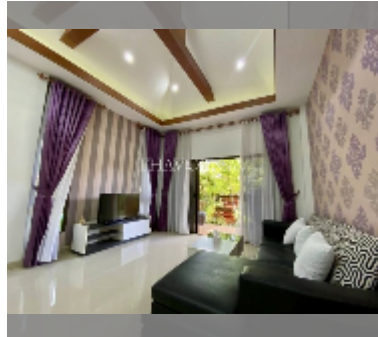

House For sale 2 bedroom 200 m² with land 240 m² in Baan Dusit Pattaya View, Pattaya

฿ 4,300,000

UNIT PARAMETERS:

UID	HS-4967
type	2 bedroom
size	200 m ²
floors	1

VILLAGE PARAMETERS:

district	Huay Yai
built in	2015
maintenance	฿ 43,200/year