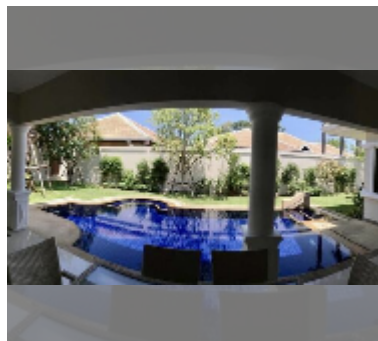

House For sale 3 bedroom 230 m² with land 552 m² in Jomtien Park Villas, Pattaya

฿ 20,800,000

UNIT PARAMETERS:

UID	HS-4962
type	3 bedroom
size	230 m ²
floors	1

VILLAGE PARAMETERS:

district	Jomtien
built in	2009