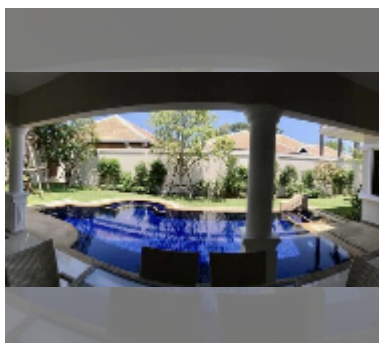

House For sale 3 bedroom 230 m² with land 552 m² in Jomtien Park Villas, Pattaya

฿ 20,800,000

UNIT PARAMETERS:

UID	HS-4962
type	3 bedroom
size	230 m ²
floors	1

VILLAGE PARAMETERS:

district	Jomtien
built in	2009