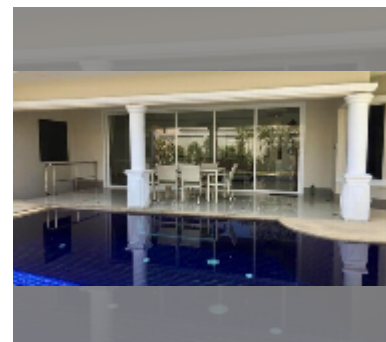

House For sale 3 bedroom 230 m² with land 552 m² in Jomtien Park Villas, Pattaya

฿ 20,800,000

UNIT PARAMETERS:

UID	HS-4962
type	3 bedroom
size	230 m ²
floors	1

VILLAGE PARAMETERS:

district	Jomtien
built in	2009