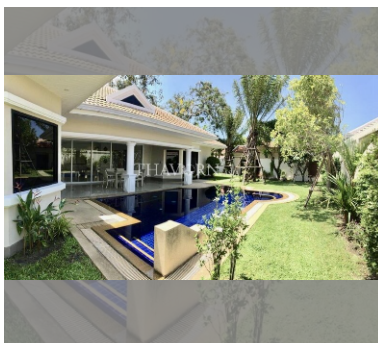

House For sale 3 bedroom 230 m² with land 552 m² in Jomtien Park Villas, Pattaya

฿ 20,800,000

UNIT PARAMETERS:

UID	HS-4962
type	3 bedroom
size	230 m ²
floors	1

VILLAGE PARAMETERS:

district	Jomtien
built in	2009