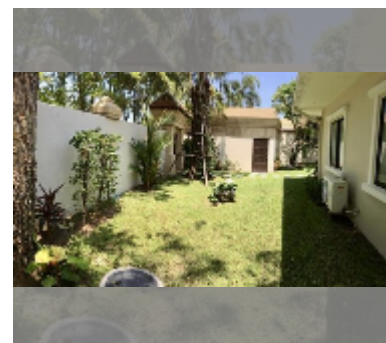

House For sale 3 bedroom 230 m² with land 552 m² in Jomtien Park Villas, Pattaya

฿ 20,800,000

UNIT PARAMETERS:

UID	HS-4962
type	3 bedroom
size	230 m ²
floors	1

VILLAGE PARAMETERS:

district	Jomtien
built in	2009