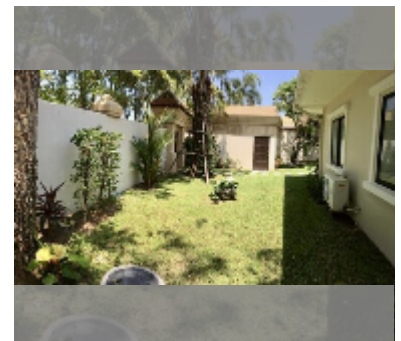

House For sale 3 bedroom 230 m² with land 552 m² in Jomtien Park Villas, Pattaya

฿ 20,800,000

UNIT PARAMETERS:

UID	HS-4962
type	3 bedroom
size	230 m ²
floors	1

VILLAGE PARAMETERS:

district	Jomtien
built in	2009