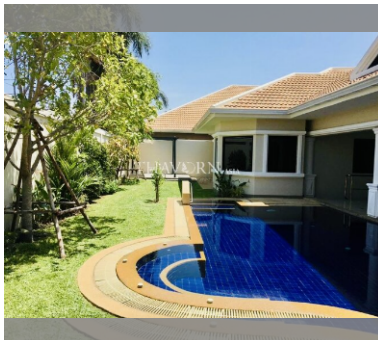

House For sale 3 bedroom 230 m² with land 552 m² in Jomtien Park Villas, Pattaya

฿ 20,800,000

UNIT PARAMETERS:

UID	HS-4962
type	3 bedroom
size	230 m²
floors	1

VILLAGE PARAMETERS:

district	Jomtien
built in	2009