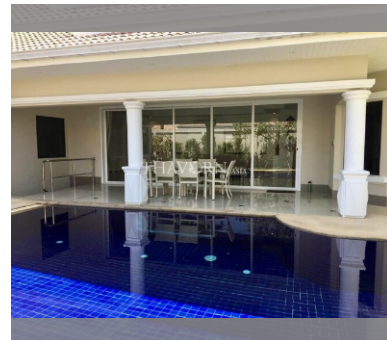

House For sale 3 bedroom 230 m² with land 552 m² in Jomtien Park Villas, Pattaya

฿ 20,800,000

UNIT PARAMETERS:

UID	HS-4962
type	3 bedroom
size	230 m ²
floors	1

VILLAGE PARAMETERS:

district	Jomtien
built in	2009