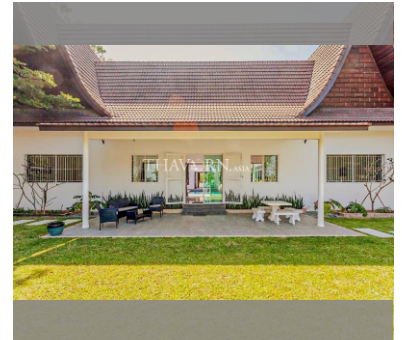

House For sale 6 bedroom 380 m² with land 1600 m² , Pattaya

฿ 12,900,000

UNIT PARAMETERS:

UID	HS-4961
type	6 bedroom
size	380 m ²
floors	1
view	pool view

VILLAGE PARAMETERS:

details