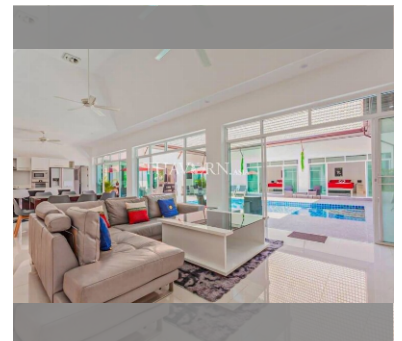

House For sale 6 bedroom 380 m² with land 1600 m² , Pattaya

฿ 12,900,000

UNIT PARAMETERS:

UID	HS-4961
type	6 bedroom
size	380 m ²
floors	1
view	pool view

VILLAGE PARAMETERS:

details