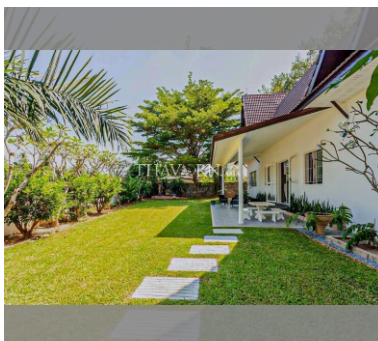

House For sale 6 bedroom 380 m² with land 1600 m² , Pattaya

฿ 12,900,000

UNIT PARAMETERS:

UID	HS-4961
type	6 bedroom
size	380 m ²
floors	1
view	pool view

VILLAGE PARAMETERS:

details