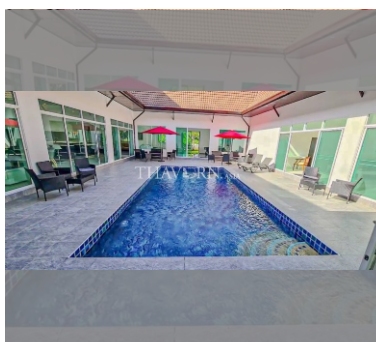

House For sale 6 bedroom 380 m² with land 1600 m² , Pattaya

฿ 12,900,000

UNIT PARAMETERS:

UID	HS-4961
type	6 bedroom
size	380 m ²
floors	1
view	pool view

VILLAGE PARAMETERS:

details