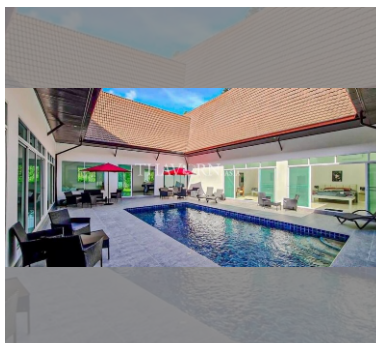

House For sale 6 bedroom 380 m² with land 1600 m² , Pattaya

฿ 12,900,000

UNIT PARAMETERS:

UID	HS-4961
type	6 bedroom
size	380 m ²
floors	1
view	pool view

VILLAGE PARAMETERS:

details