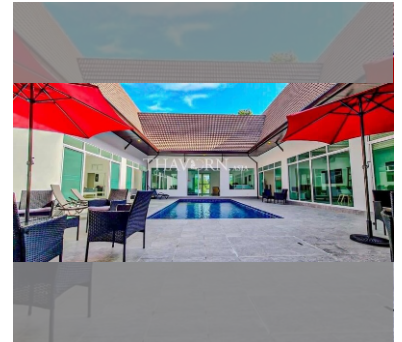

House For sale 6 bedroom 380 m² with land 1600 m² , Pattaya

฿ 12,900,000

UNIT PARAMETERS:

UID	HS-4961
type	6 bedroom
size	380 m ²
floors	1
view	pool view

VILLAGE PARAMETERS:

details