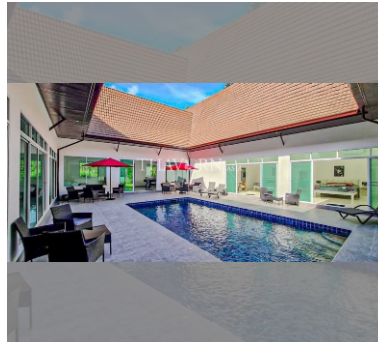

House For sale 6 bedroom 380 m² with land 1600 m² , Pattaya

฿ 12,900,000

UNIT PARAMETERS:

UID	HS-4961
type	6 bedroom
size	380 m ²
floors	1
view	pool view

VILLAGE PARAMETERS:

details