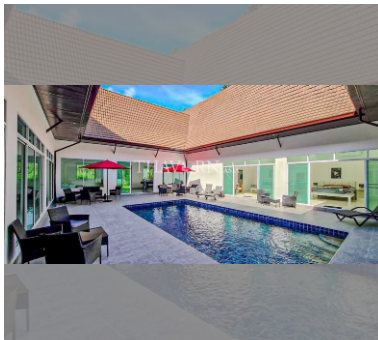

House For sale 6 bedroom 380 m² with land 1600 m² , Pattaya

฿ 12,900,000

UNIT PARAMETERS:

UID	HS-4961
type	6 bedroom
size	380 m ²
floors	1
view	pool view

VILLAGE PARAMETERS:

details