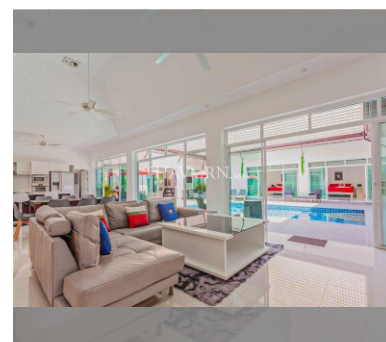

House For sale 6 bedroom 380 m² with land 1600 m² , Pattaya

฿ 12,900,000

UNIT PARAMETERS:

UID	HS-4961
type	6 bedroom
size	380 m ²
floors	1
view	pool view

VILLAGE PARAMETERS:

details