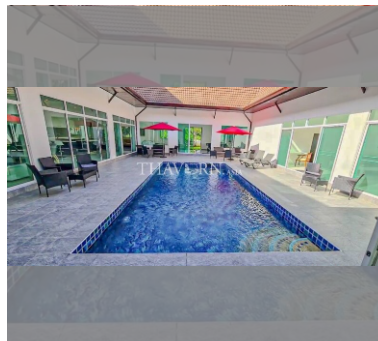

House For sale 6 bedroom 380 m² with land 1600 m² , Pattaya

฿ 12,900,000

UNIT PARAMETERS:

UID	HS-4961
type	6 bedroom
size	380 m ²
floors	1
view	pool view

VILLAGE PARAMETERS:

details