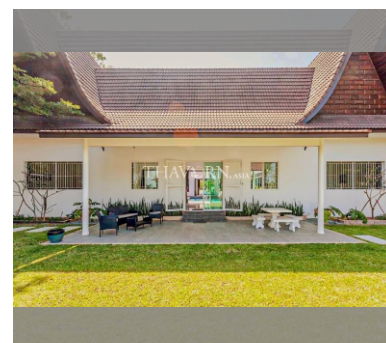

House For sale 6 bedroom 380 m² with land 1600 m² , Pattaya

฿ 12,900,000

UNIT PARAMETERS:

UID	HS-4961
type	6 bedroom
size	380 m ²
floors	1
view	pool view

VILLAGE PARAMETERS:

details