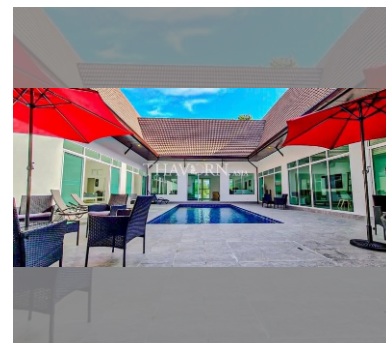

House For sale 6 bedroom 380 m² with land 1600 m² , Pattaya

฿ 12,900,000

UNIT PARAMETERS:

UID	HS-4961
type	6 bedroom
size	380 m ²
floors	1
view	pool view

VILLAGE PARAMETERS:

details