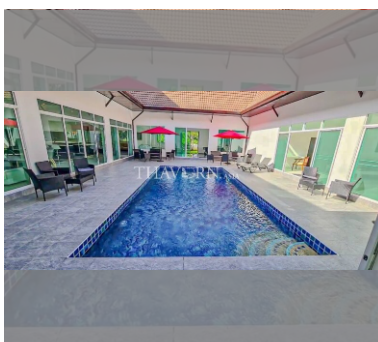

House For sale 6 bedroom 380 m² with land 1600 m² , Pattaya

฿ 12,900,000

UNIT PARAMETERS:

UID	HS-4961
type	6 bedroom
size	380 m ²
floors	1
view	pool view

VILLAGE PARAMETERS:

details