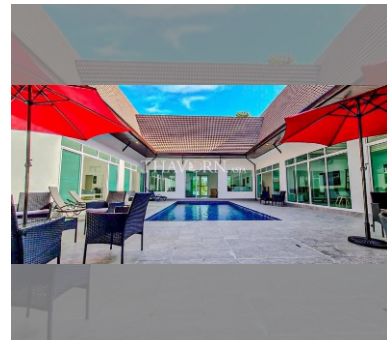

House For sale 6 bedroom 380 m² with land 1600 m² , Pattaya

฿ 12,900,000

UNIT PARAMETERS:

UID	HS-4961
type	6 bedroom
size	380 m ²
floors	1
view	pool view

VILLAGE PARAMETERS:

details