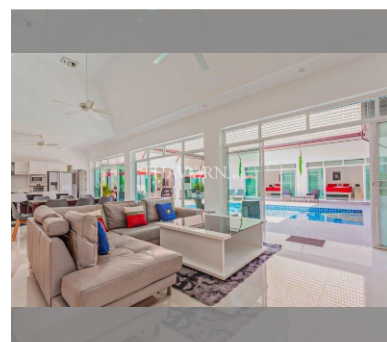

House For sale 6 bedroom 380 m² with land 1600 m² , Pattaya

฿ 12,900,000

UNIT PARAMETERS:

UID	HS-4961
type	6 bedroom
size	380 m ²
floors	1
view	pool view

VILLAGE PARAMETERS:

details