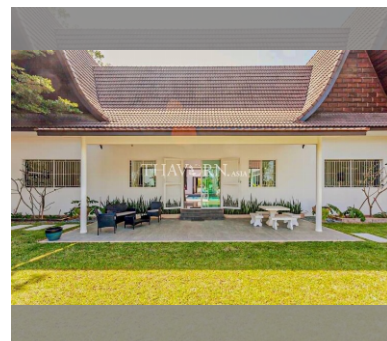

House For sale 6 bedroom 380 m² with land 1600 m² , Pattaya

฿ 12,900,000

UNIT PARAMETERS:

UID	HS-4961
type	6 bedroom
size	380 m ²
floors	1
view	pool view

VILLAGE PARAMETERS:

details