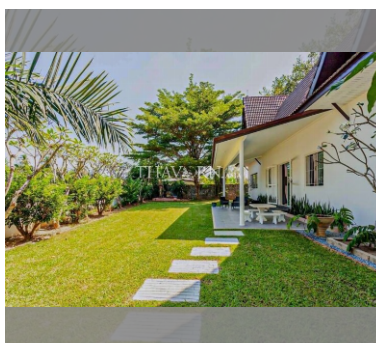

House For sale 6 bedroom 380 m² with land 1600 m² , Pattaya

฿ 12,900,000

UNIT PARAMETERS:

UID	HS-4961
type	6 bedroom
size	380 m ²
floors	1
view	pool view

VILLAGE PARAMETERS:

details