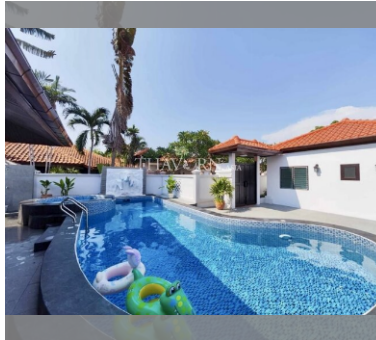

House For sale 4 bedroom 300 m² with land 584 m² in Baan Balina 1, Pattaya

Welcome to your dream home in the heart of Pattaya! Nestled in the serene Baan Balina 1 community in the sought-after Najomtien district, this stunning single-story house is a true gem. Spanning a generous 300 square meters, this fully furnished property boasts three spacious bedrooms, perfect for a growing family or for hosting guests. The open and airy layout is designed to provide comfort and style, making it easy to settle in and start enjoying your new lifestyle right away. Set on a substantial 584 square meter plot, the outdoor space offers endless possibilities. Whether you envision a lush garden, a playful area for kids, or a tranquil spot for relaxation, this property provides the canvas for your imagination. Priced at 13,160,000...

฿ 13,160,000

UNIT PARAMETERS:

UID	HS-4957
type	4 bedroom
size	300 m ²
floors	1

VILLAGE PARAMETERS:

district	Na Jomtien
built in	2009

details