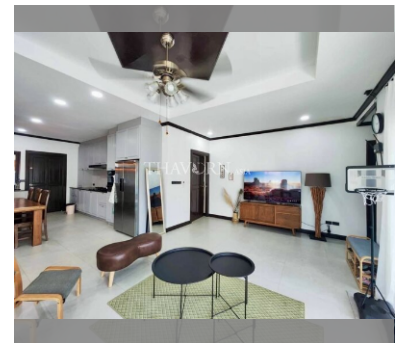

House For sale 4 bedroom 300 m² with land 584 m² in Baan Balina 1, Pattaya

Welcome to your dream home in the heart of Pattaya! Nestled in the serene Baan Balina 1 community in the sought-after Najomtien district, this stunning single-story house is a true gem. Spanning a generous 300 square meters, this fully furnished property boasts three spacious bedrooms, perfect for a growing family or for hosting guests. The open and airy layout is designed to provide comfort and style, making it easy to settle in and start enjoying your new lifestyle right away. Set on a substantial 584 square meter plot, the outdoor space offers endless possibilities. Whether you envision a lush garden, a playful area for kids, or a tranquil spot for relaxation, this property provides the canvas for your imagination. Priced at 13,160,000...

฿ 13,160,000

UNIT PARAMETERS:

UID	HS-4957
type	4 bedroom
size	300 m²
floors	1

VILLAGE PARAMETERS:

district	Na Jomtien
built in	2009