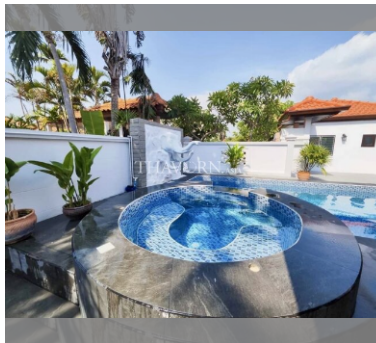

House For sale 4 bedroom 300 m² with land 584 m² in Baan Balina 1, Pattaya

Welcome to your dream home in the heart of Pattaya! Nestled in the serene Baan Balina 1 community in the sought-after Najomtien district, this stunning single-story house is a true gem. Spanning a generous 300 square meters, this fully furnished property boasts three spacious bedrooms, perfect for a growing family or for hosting guests. The open and airy layout is designed to provide comfort and style, making it easy to settle in and start enjoying your new lifestyle right away. Set on a substantial 584 square meter plot, the outdoor space offers endless possibilities. Whether you envision a lush garden, a playful area for kids, or a tranquil spot for relaxation, this property provides the canvas for your imagination. Priced at 13,160,000...

฿ 13,160,000

UNIT PARAMETERS:

UID	HS-4957
type	4 bedroom
size	300 m ²
floors	1

VILLAGE PARAMETERS:

district	Na Jomtien
built in	2009

details