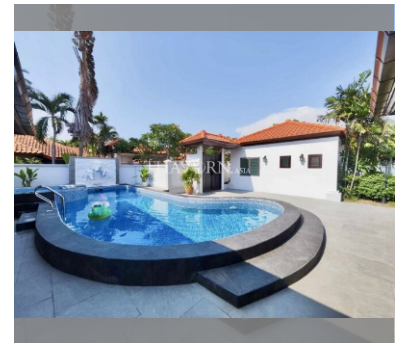

House For sale 4 bedroom 300 m² with land 584 m² in Baan Balina 1, Pattaya

Welcome to your dream home in the heart of Pattaya! Nestled in the serene Baan Balina 1 community in the sought-after Najomtien district, this stunning single-story house is a true gem. Spanning a generous 300 square meters, this fully furnished property boasts three spacious bedrooms, perfect for a growing family or for hosting guests. The open and airy layout is designed to provide comfort and style, making it easy to settle in and start enjoying your new lifestyle right away. Set on a substantial 584 square meter plot, the outdoor space offers endless possibilities. Whether you envision a lush garden, a playful area for kids, or a tranquil spot for relaxation, this property provides the canvas for your imagination. Priced at 13,160,000...

฿ 13,160,000

UNIT PARAMETERS:

UID	HS-4957
type	4 bedroom
size	300 m ²
floors	1

VILLAGE PARAMETERS:

district	Na Jomtien
built in	2009

details