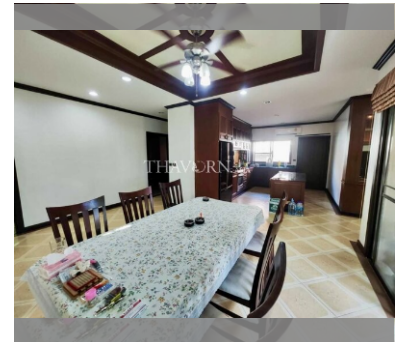

House For sale 4 bedroom 350 m² with land 568 m² in Baan Balina 1, Pattaya

Welcome to your dream home in the serene Baan Balina 1 community of Pattaya! This stunning single-story house offers a spacious 350 m² of living space, beautifully situated on a generous 568 m² plot. With three cozy bedrooms, this fully furnished property is perfect for families looking for comfort and style. Located in the tranquil Na Jomtien area, you'll enjoy the perfect blend of peace and convenience. Priced at just 12,500,000, this home is an incredible value for such a prime location. Don't miss out on this fantastic opportunity to own a piece of paradise in Pattaya!

฿ 12,500,000

UNIT PARAMETERS:

UID	HS-4956
type	4 bedroom
size	350 m²
floors	1

VILLAGE PARAMETERS:

district	Na Jomtien
built in	2009