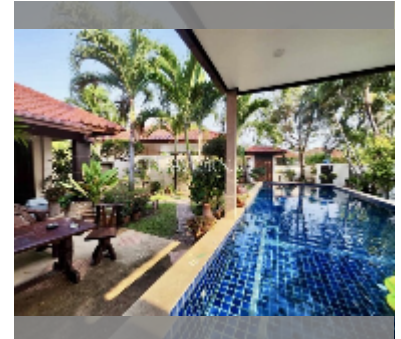

House For sale 4 bedroom 350 m² with land 568 m² in Baan Balina 1, Pattaya

฿ 11,900,000

UNIT PARAMETERS:

UID	HS-4956
type	4 bedroom
size	350 m²
floors	1

VILLAGE PARAMETERS:

district	Na Jomtien
built in	2009