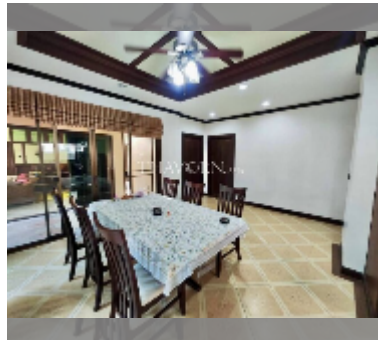

House For sale 4 bedroom 350 m² with land 568 m² in Baan Balina 1, Pattaya

฿ 11,900,000

UNIT PARAMETERS:

UID	HS-4956
type	4 bedroom
size	350 m²
floors	1

VILLAGE PARAMETERS:

district	Na Jomtien
built in	2009