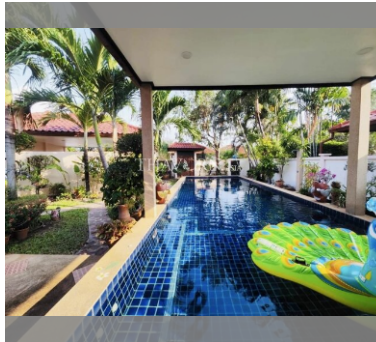

House For sale 4 bedroom 350 m² with land 568 m² in Baan Balina 1, Pattaya

฿ 11,900,000

UNIT PARAMETERS:

UID	HS-4956
type	4 bedroom
size	350 m²
floors	1
quality	not chosen
transfer fee payer	Seller 50/ Buyer 50

VILLAGE PARAMETERS:

district	Na Jomtien
built in	2009