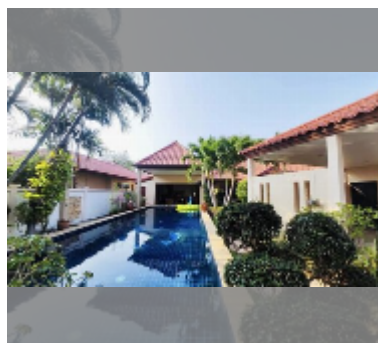

House For sale 4 bedroom 250 m² with land 568 m² in Baan Balina 1, Pattaya

฿ 9,500,000

UNIT PARAMETERS:

UID	HS-4956
type	4 bedroom
size	250 m ²
floors	1

VILLAGE PARAMETERS:

district	Na Jomtien
built in	2009