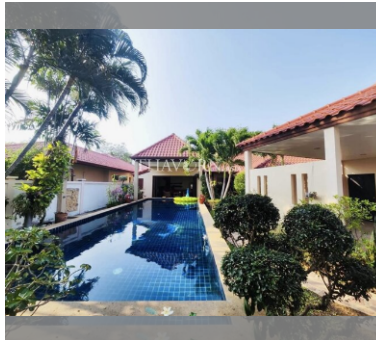

House For sale 4 bedroom 350 m² with land 568 m² in Baan Balina 1, Pattaya

฿ 11,900,000

UNIT PARAMETERS:

UID	HS-4956
type	4 bedroom
size	350 m²
floors	1
quality	not chosen
transfer fee payer	Seller 50/ Buyer 50

VILLAGE PARAMETERS:

district	Na Jomtien
built in	2009