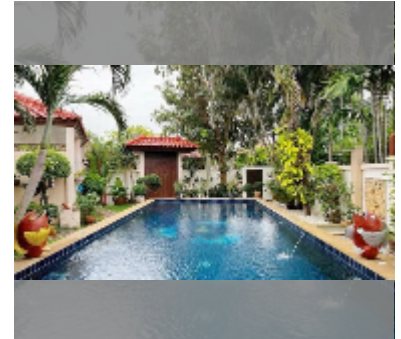

House For sale 4 bedroom 250 m² with land 568 m² in Baan Balina 1, Pattaya

฿ 9,500,000

UNIT PARAMETERS:

UID	HS-4956
type	4 bedroom
size	250 m ²
floors	1

VILLAGE PARAMETERS:

district	Na Jomtien
built in	2009