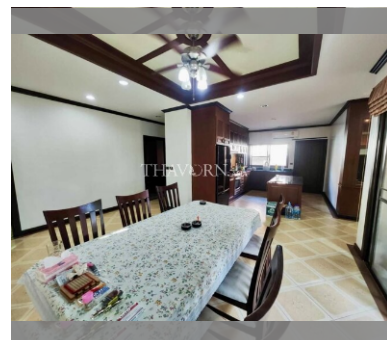

House For sale 4 bedroom 350 m² with land 568 m² in Baan Balina 1, Pattaya

฿ 11,900,000

UNIT PARAMETERS:

UID	HS-4956
type	4 bedroom
size	350 m²
floors	1
quality	not chosen
transfer fee payer	Seller 50/ Buyer 50

VILLAGE PARAMETERS:

district	Na Jomtien
built in	2009