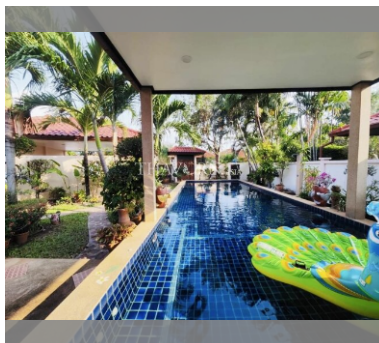

House For sale 4 bedroom 350 m² with land 568 m² in Baan Balina 1, Pattaya

Welcome to your dream home in the serene Baan Balina 1 community of Pattaya! This stunning single-story house offers a spacious 350 m² of living space, beautifully situated on a generous 568 m² plot. With three cozy bedrooms, this fully furnished property is perfect for families looking for comfort and style. Located in the tranquil Na Jomtien area, you'll enjoy the perfect blend of peace and convenience. Priced at just 12,500,000, this home is an incredible value for such a prime location. Don't miss out on this fantastic opportunity to own a piece of paradise in Pattaya!

฿ 12,500,000

UNIT PARAMETERS:

UID	HS-4956
type	4 bedroom
size	350 m²
floors	1

VILLAGE PARAMETERS:

district	Na Jomtien
built in	2009