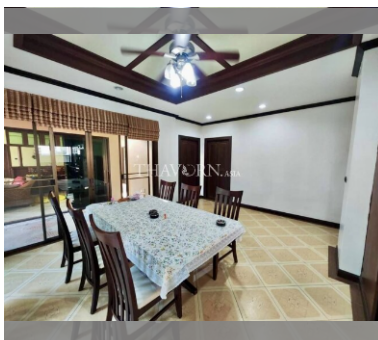

House For sale 4 bedroom 350 m² with land 568 m² in Baan Balina 1, Pattaya

฿ 11,900,000

UNIT PARAMETERS:

UID	HS-4956
type	4 bedroom
size	350 m²
floors	1
quality	not chosen
transfer fee payer	Seller 50/ Buyer 50

VILLAGE PARAMETERS:

district	Na Jomtien
built in	2009