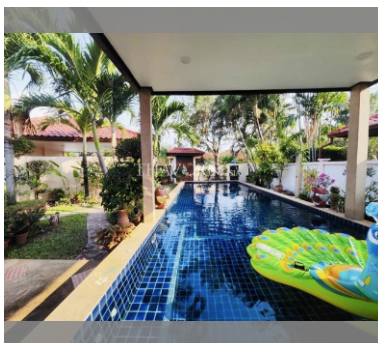

House For sale 4 bedroom 350 m² with land 568 m² in Baan Balina 1, Pattaya

฿ 11,900,000

UNIT PARAMETERS:

UID	HS-4956
type	4 bedroom
size	350 m²
floors	1
quality	not chosen
transfer fee payer	Seller 50/ Buyer 50

VILLAGE PARAMETERS:

district	Na Jomtien
built in	2009