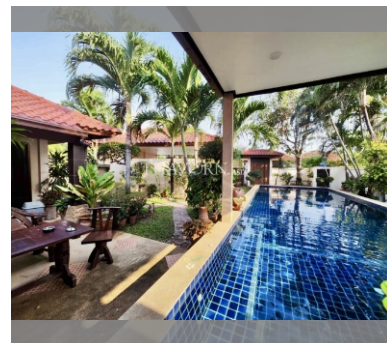

House For sale 4 bedroom 350 m² with land 568 m² in Baan Balina 1, Pattaya

Welcome to your dream home in the serene Baan Balina 1 community of Pattaya! This stunning single-story house offers a spacious 350 m² of living space, beautifully situated on a generous 568 m² plot. With three cozy bedrooms, this fully furnished property is perfect for families looking for comfort and style. Located in the tranquil Na Jomtien area, you'll enjoy the perfect blend of peace and convenience. Priced at just 12,500,000, this home is an incredible value for such a prime location. Don't miss out on this fantastic opportunity to own a piece of paradise in Pattaya!

฿ 12,500,000

UNIT PARAMETERS:

UID	HS-4956
type	4 bedroom
size	350 m ²
floors	1

VILLAGE PARAMETERS:

district	Na Jomtien
built in	2009

details