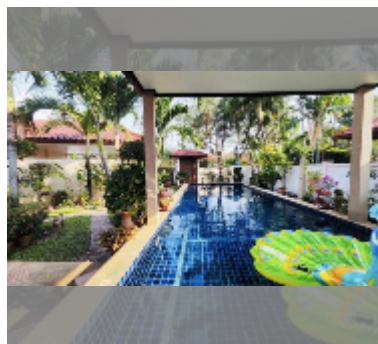

House For sale 4 bedroom 250 m² with land 568 m² in Baan Balina 1, Pattaya

฿ 9,500,000

UNIT PARAMETERS:

UID	HS-4956
type	4 bedroom
size	250 m ²
floors	1

VILLAGE PARAMETERS:

district	Na Jomtien
built in	2009