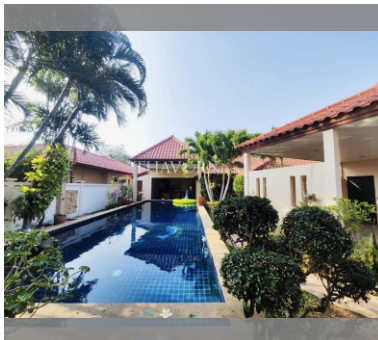

House For sale 4 bedroom 350 m² with land 568 m² in Baan Balina 1, Pattaya

฿ 11,900,000

UNIT PARAMETERS:

UID	HS-4956
type	4 bedroom
size	350 m²
floors	1
quality	not chosen
transfer fee payer	Seller 50/ Buyer 50

VILLAGE PARAMETERS:

district	Na Jomtien
built in	2009