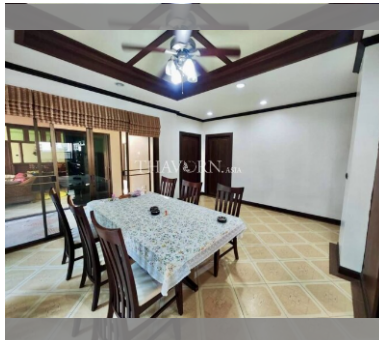

House For sale 4 bedroom 350 m² with land 568 m² in Baan Balina 1, Pattaya

Welcome to your dream home in the serene Baan Balina 1 community of Pattaya! This stunning single-story house offers a spacious 350 m² of living space, beautifully situated on a generous 568 m² plot. With three cozy bedrooms, this fully furnished property is perfect for families looking for comfort and style. Located in the tranquil Na Jomtien area, you'll enjoy the perfect blend of peace and convenience. Priced at just 12,500,000, this home is an incredible value for such a prime location. Don't miss out on this fantastic opportunity to own a piece of paradise in Pattaya!

฿ 12,500,000

UNIT PARAMETERS:

UID	HS-4956
type	4 bedroom
size	350 m ²
floors	1

VILLAGE PARAMETERS:

district	Na Jomtien
built in	2009

details