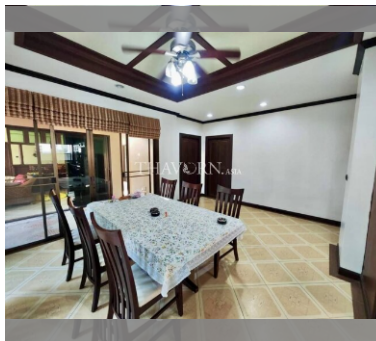

House For sale 4 bedroom 350 m² with land 568 m² in Baan Balina 1, Pattaya

฿ 11,900,000

UNIT PARAMETERS:

UID	HS-4956
type	4 bedroom
size	350 m²
floors	1
quality	not chosen
transfer fee payer	Seller 50/ Buyer 50

VILLAGE PARAMETERS:

district	Na Jomtien
built in	2009