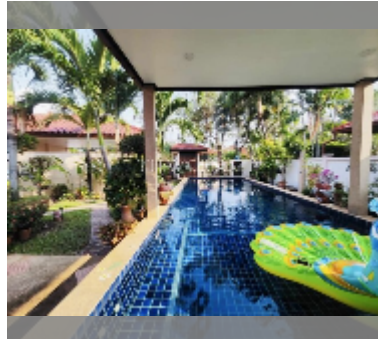

House For sale 4 bedroom 350 m² with land 568 m² in Baan Balina 1, Pattaya

฿ 11,900,000

UNIT PARAMETERS:

UID	HS-4956
type	4 bedroom
size	350 m²
floors	1

VILLAGE PARAMETERS:

district	Na Jomtien
built in	2009