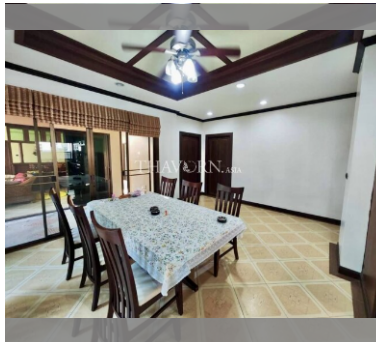

House For sale 4 bedroom 350 m² with land 568 m² in Baan Balina 1, Pattaya

Welcome to your dream home in the serene Baan Balina 1 community of Pattaya! This stunning single-story house offers a spacious 350 m² of living space, beautifully situated on a generous 568 m² plot. With three cozy bedrooms, this fully furnished property is perfect for families looking for comfort and style. Located in the tranquil Na Jomtien area, you'll enjoy the perfect blend of peace and convenience. Priced at just 12,500,000, this home is an incredible value for such a prime location. Don't miss out on this fantastic opportunity to own a piece of paradise in Pattaya!

฿ 12,500,000

UNIT PARAMETERS:

UID	HS-4956
type	4 bedroom
size	350 m²
floors	1

VILLAGE PARAMETERS:

district	Na Jomtien
built in	2009