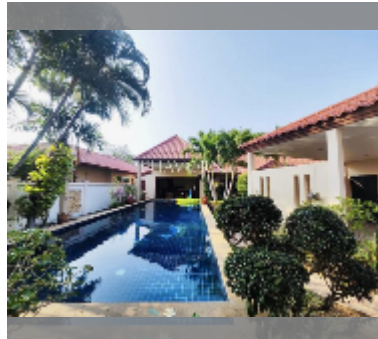

House For sale 4 bedroom 350 m² with land 568 m² in Baan Balina 1, Pattaya

฿ 11,900,000

UNIT PARAMETERS:

UID	HS-4956
type	4 bedroom
size	350 m²
floors	1

VILLAGE PARAMETERS:

district	Na Jomtien
built in	2009