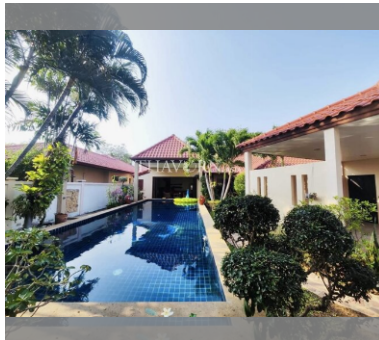

House For sale 4 bedroom 350 m² with land 568 m² in Baan Balina 1, Pattaya

Welcome to your dream home in the serene Baan Balina 1 community of Pattaya! This stunning single-story house offers a spacious 350 m² of living space, beautifully situated on a generous 568 m² plot. With three cozy bedrooms, this fully furnished property is perfect for families looking for comfort and style. Located in the tranquil Na Jomtien area, you'll enjoy the perfect blend of peace and convenience. Priced at just 12,500,000, this home is an incredible value for such a prime location. Don't miss out on this fantastic opportunity to own a piece of paradise in Pattaya!

฿ 12,500,000

UNIT PARAMETERS:

UID	HS-4956
type	4 bedroom
size	350 m ²
floors	1

VILLAGE PARAMETERS:

district	Na Jomtien
built in	2009

details