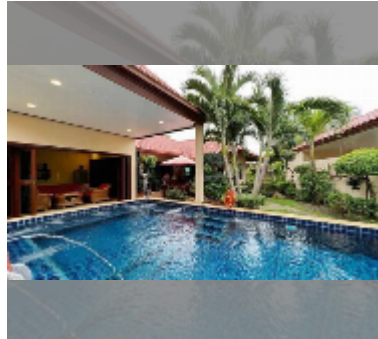

House For sale 4 bedroom 250 m² with land 568 m² in Baan Balina 1, Pattaya

฿ 9,500,000

UNIT PARAMETERS:

UID	HS-4956
type	4 bedroom
size	250 m ²
floors	1

VILLAGE PARAMETERS:

district	Na Jomtien
built in	2009