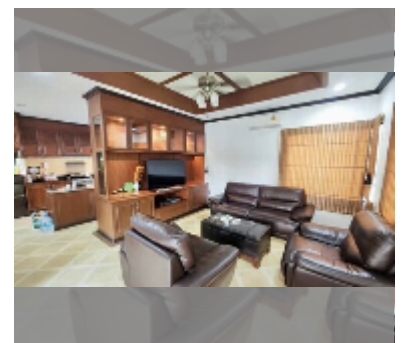

House For sale 4 bedroom 250 m² with land 568 m² in Baan Balina 1, Pattaya

฿ 9,500,000

UNIT PARAMETERS:

UID	HS-4956
type	4 bedroom
size	250 m ²
floors	1

VILLAGE PARAMETERS:

district	Na Jomtien
built in	2009