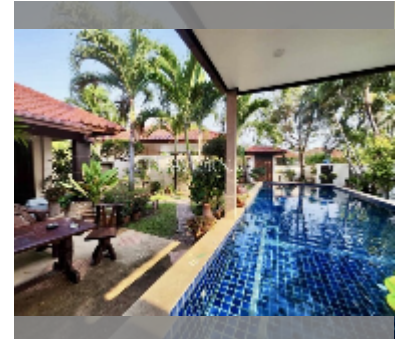

House For sale 4 bedroom 350 m² with land 568 m² in Baan Balina 1, Pattaya

฿ 11,900,000

UNIT PARAMETERS:

UID	HS-4956
type	4 bedroom
size	350 m²
floors	1

VILLAGE PARAMETERS:

district	Na Jomtien
built in	2009