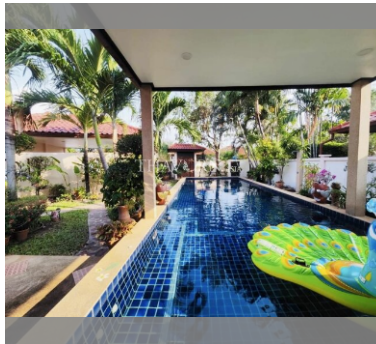

House For sale 4 bedroom 350 m² with land 568 m² in Baan Balina 1, Pattaya

Welcome to your dream home in the serene Baan Balina 1 community of Pattaya! This stunning single-story house offers a spacious 350 m² of living space, beautifully situated on a generous 568 m² plot. With three cozy bedrooms, this fully furnished property is perfect for families looking for comfort and style. Located in the tranquil Na Jomtien area, you'll enjoy the perfect blend of peace and convenience. Priced at just 12,500,000, this home is an incredible value for such a prime location. Don't miss out on this fantastic opportunity to own a piece of paradise in Pattaya!

฿ 12,500,000

UNIT PARAMETERS:

UID	HS-4956
type	4 bedroom
size	350 m²
floors	1

VILLAGE PARAMETERS:

district	Na Jomtien
built in	2009