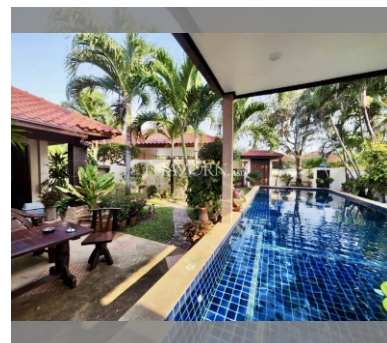

House For sale 4 bedroom 350 m² with land 568 m² in Baan Balina 1, Pattaya

฿ 11,900,000

UNIT PARAMETERS:

UID	HS-4956
type	4 bedroom
size	350 m²
floors	1
quality	not chosen
transfer fee payer	Seller 50/ Buyer 50

VILLAGE PARAMETERS:

district	Na Jomtien
built in	2009