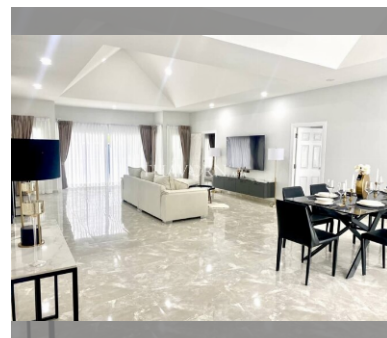

House For sale 4 bedroom 250 m² with land 440 m² , Pattaya

฿ 9,500,000

UNIT PARAMETERS:

UID	HS-4952
type	4 bedroom
size	250 m²
floors	1
view	garden view

VILLAGE PARAMETERS: