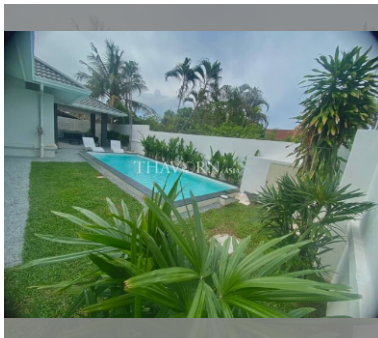

House For sale 4 bedroom 250 m² with land 440 m² , Pattaya

฿ 9,500,000

UNIT PARAMETERS:

UID	HS-4952
type	4 bedroom
size	250 m²
floors	1
view	garden view

VILLAGE PARAMETERS: