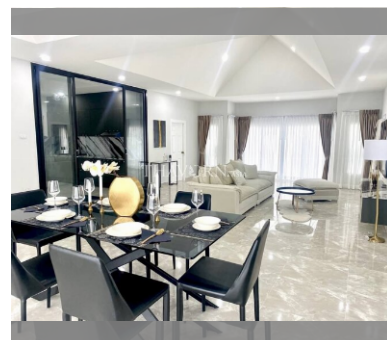

House For sale 4 bedroom 250 m² with land 440 m² , Pattaya

฿ 9,500,000

UNIT PARAMETERS:

UID	HS-4952
type	4 bedroom
size	250 m²
floors	1
view	garden view

VILLAGE PARAMETERS: