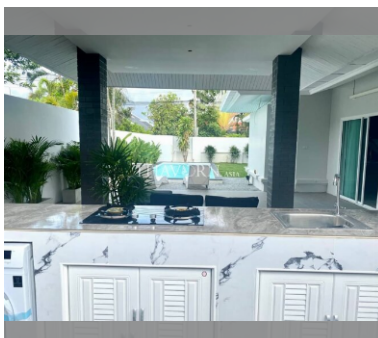

House For sale 4 bedroom 250 m² with land 440 m² , Pattaya

฿ 9,500,000

UNIT PARAMETERS:

UID	HS-4952
type	4 bedroom
size	250 m²
floors	1
view	garden view

VILLAGE PARAMETERS: