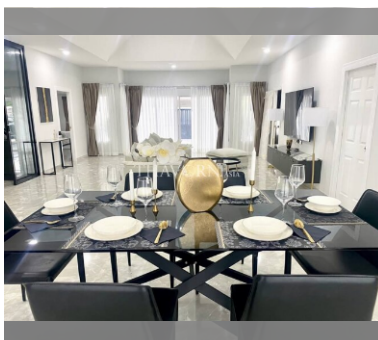

House For sale 4 bedroom 250 m² with land 440 m² , Pattaya

฿ 9,500,000

UNIT PARAMETERS:

UID	HS-4952
type	4 bedroom
size	250 m²
floors	1
view	garden view

VILLAGE PARAMETERS: