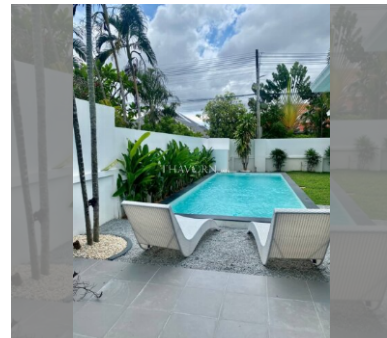

House For sale 4 bedroom 250 m² with land 440 m² , Pattaya

฿ 9,500,000

UNIT PARAMETERS:

UID	HS-4952
type	4 bedroom
size	250 m²
floors	1
view	garden view

VILLAGE PARAMETERS: