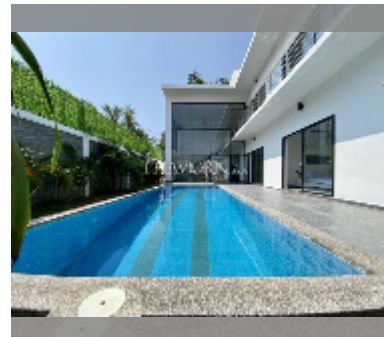

House For sale 6 bedroom 585 m² with land 322 m² , Pattaya

฿ 37,000,000

UNIT PARAMETERS:

UID	HS-4951
type	6 bedroom
size	585 m ²
view	garden view
floors	3

PROJECT PARAMETERS:

[details](#)