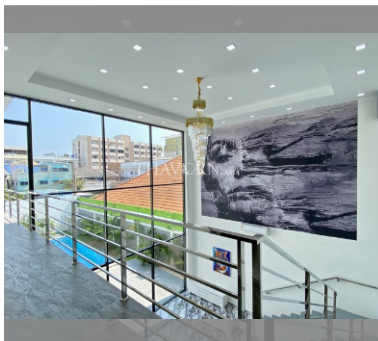

House For sale 6 bedroom 585 m<sup>2</sup> with land 322 m<sup>2</sup> , Pattaya

**฿ 37,000,000**

UNIT PARAMETERS:

UID	HS-4951
type	6 bedroom
size	585 m <sup>2</sup>
floors	3
view	garden view

VILLAGE PARAMETERS: