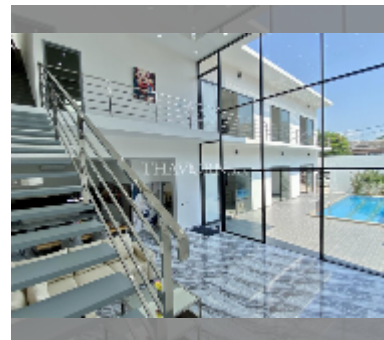

House For sale 6 bedroom 585 m² with land 322 m² , Pattaya

฿ 37,000,000

UNIT PARAMETERS:

UID	HS-4951
type	6 bedroom
size	585 m ²
view	garden view
floors	3

PROJECT PARAMETERS:

[details](#)