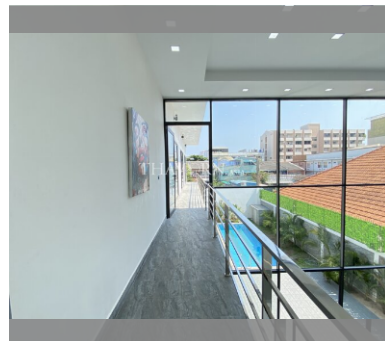

House For sale 6 bedroom 585 m² with land 322 m² , Pattaya

฿ 37,000,000

UNIT PARAMETERS:

UID HS-4951

type 6 bedroom

size 585 m²

floors 3

view garden view

transfer cost

transfer fee payer

additional cost

VILLAGE PARAMETERS: