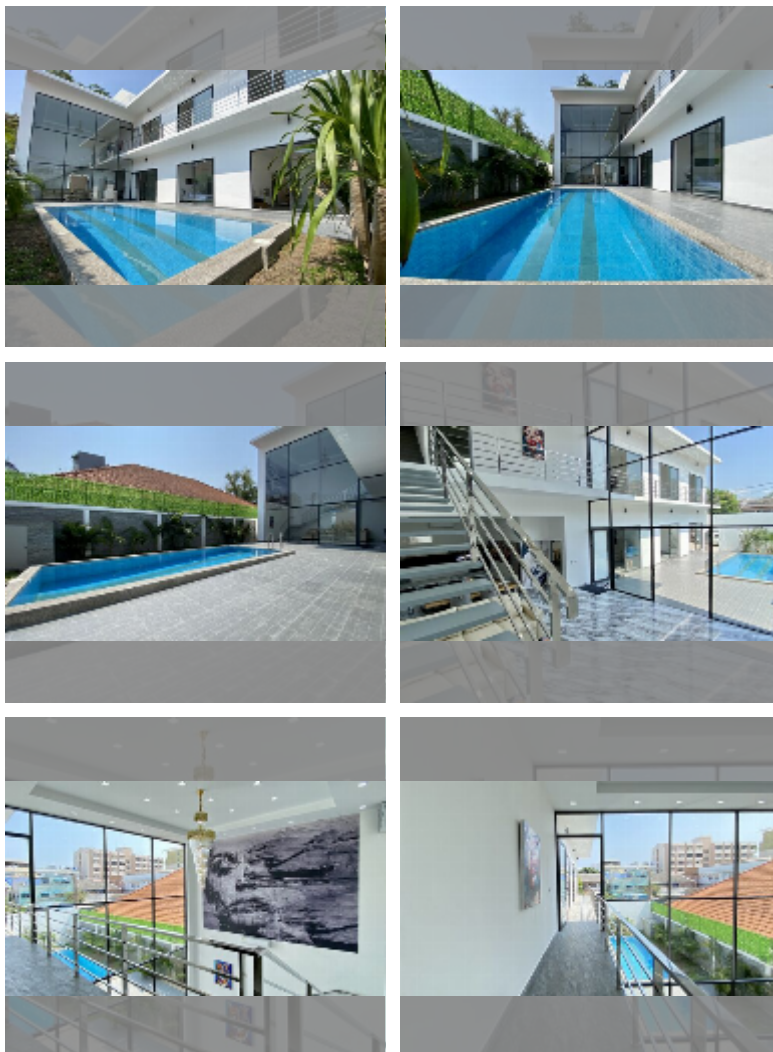

## House For sale 6 bedroom 585 m<sup>2</sup> with land 322 m<sup>2</sup> , Pattaya

**฿ 37,000,000**

UNIT PARAMETERS:

UID	HS-4951
type	6 bedroom
size	585 m <sup>2</sup>
view	garden view
floors	3

PROJECT PARAMETERS: