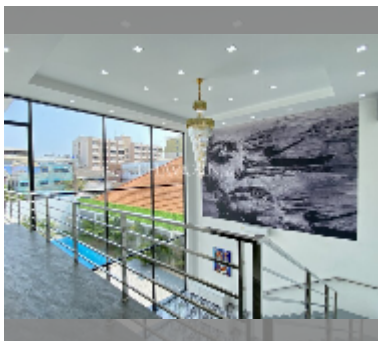

House For sale 6 bedroom 585 m² with land 322 m² , Pattaya

฿ 37,000,000

UNIT PARAMETERS:

UID	HS-4951
type	6 bedroom
size	585 m ²
view	garden view
floors	3

PROJECT PARAMETERS:

[details](#)