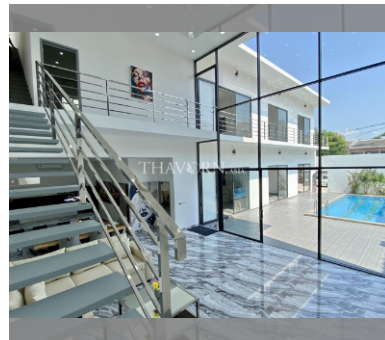

House For sale 6 bedroom 585 m<sup>2</sup> with land 322 m<sup>2</sup> , Pattaya

**฿ 37,000,000**

UNIT PARAMETERS:

UID	HS-4951
type	6 bedroom
size	585 m <sup>2</sup>
floors	3
view	garden view

VILLAGE PARAMETERS: