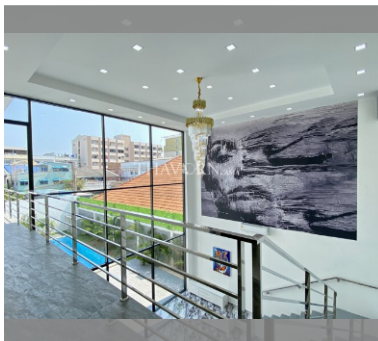

House For sale 6 bedroom 585 m² with land 322 m² , Pattaya

฿ 37,000,000

UNIT PARAMETERS:

UID HS-4951

type 6 bedroom

size 585 m²

floors 3

view garden view

transfer cost

transfer fee payer

additional cost

VILLAGE PARAMETERS: