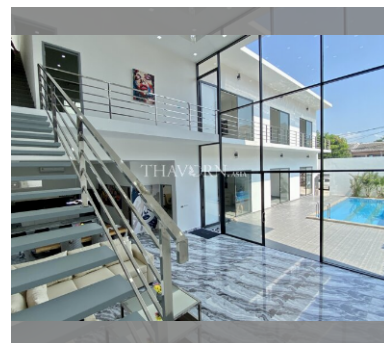

House For sale 6 bedroom 585 m² with land 322 m² , Pattaya

฿ 37,000,000

UNIT PARAMETERS:

UID	HS-4951
type	6 bedroom
size	585 m ²
floors	3
view	garden view
quality	not chosen

VILLAGE PARAMETERS:

details