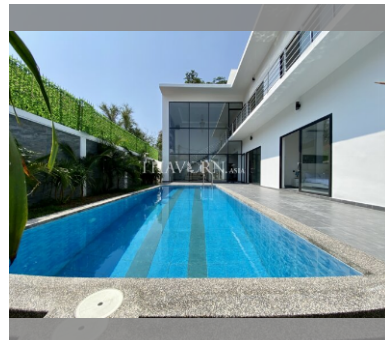

House For sale 6 bedroom 585 m² with land 322 m² , Pattaya

฿ 37,000,000

UNIT PARAMETERS:

UID HS-4951

type 6 bedroom

size 585 m²

floors 3

view garden view

transfer cost

transfer fee payer

additional cost

VILLAGE PARAMETERS: