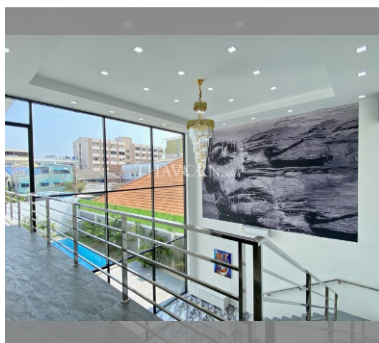

House For sale 6 bedroom 585 m² with land 322 m² , Pattaya

฿ 37,000,000

UNIT PARAMETERS:

UID	HS-4951
type	6 bedroom
size	585 m ²
floors	3
view	garden view
quality	not chosen

VILLAGE PARAMETERS:

details