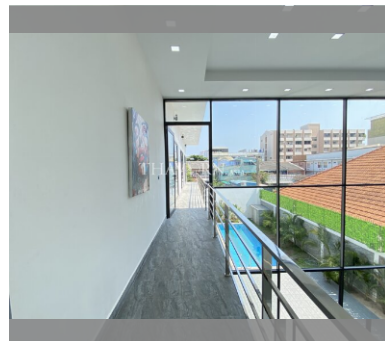

House For sale 6 bedroom 585 m<sup>2</sup> with land 322 m<sup>2</sup> , Pattaya

**฿ 37,000,000**

UNIT PARAMETERS:

UID	HS-4951
type	6 bedroom
size	585 m <sup>2</sup>
floors	3
view	garden view

VILLAGE PARAMETERS: