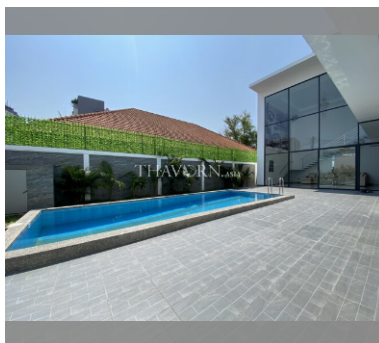

House For sale 6 bedroom 585 m² with land 322 m² , Pattaya

฿ 37,000,000

UNIT PARAMETERS:

UID	HS-4951
type	6 bedroom
size	585 m ²
floors	3
view	garden view
quality	not chosen

VILLAGE PARAMETERS:

details