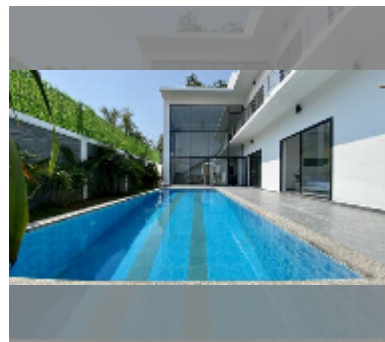

House For sale 6 bedroom 585 m² with land 322 m² , Pattaya

฿ 37,000,000

UNIT PARAMETERS:

UID	HS-4951
type	6 bedroom
size	585 m ²
view	garden view
floors	3

PROJECT PARAMETERS:

[details](#)