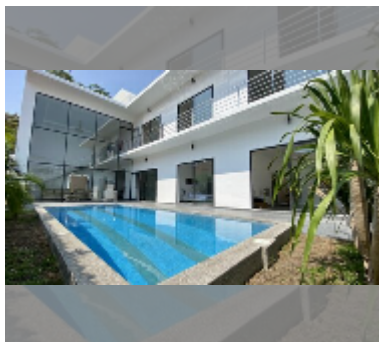

House For sale 6 bedroom 585 m² with land 322 m² , Pattaya

฿ 37,000,000

UNIT PARAMETERS:

UID	HS-4951
type	6 bedroom
size	585 m ²
view	garden view
floors	3

PROJECT PARAMETERS:

[details](#)