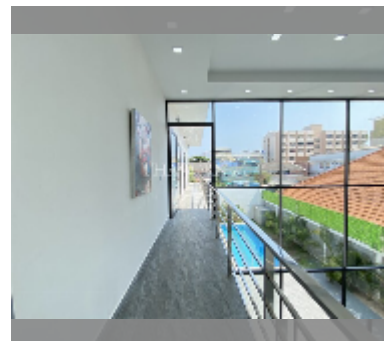

House For sale 6 bedroom 585 m² with land 322 m² , Pattaya

฿ 37,000,000

UNIT PARAMETERS:

UID	HS-4951
type	6 bedroom
size	585 m ²
view	garden view
floors	3

PROJECT PARAMETERS:

[details](#)