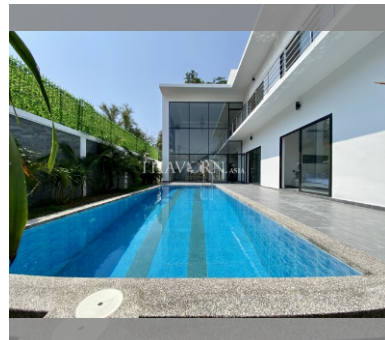

House For sale 6 bedroom 585 m<sup>2</sup> with land 322 m<sup>2</sup> , Pattaya

**฿ 37,000,000**

UNIT PARAMETERS:

UID	HS-4951
type	6 bedroom
size	585 m <sup>2</sup>
floors	3
view	garden view

VILLAGE PARAMETERS: