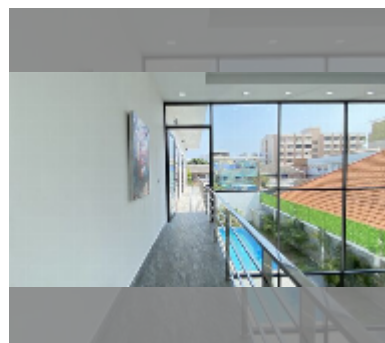

House For sale 6 bedroom 585 m² with land 322 m² , Pattaya

฿ 37,000,000

UNIT PARAMETERS:

UID	HS-4951
type	6 bedroom
size	585 m ²
view	garden view
floors	3

PROJECT PARAMETERS:

[details](#)