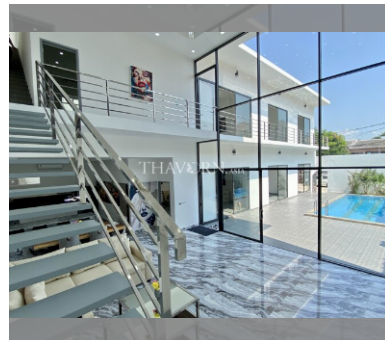

House For sale 6 bedroom 585 m² with land 322 m² , Pattaya

฿ 37,000,000

UNIT PARAMETERS:

UID HS-4951

type 6 bedroom

size 585 m²

floors 3

view garden view

transfer cost

transfer fee payer

additional cost

VILLAGE PARAMETERS: