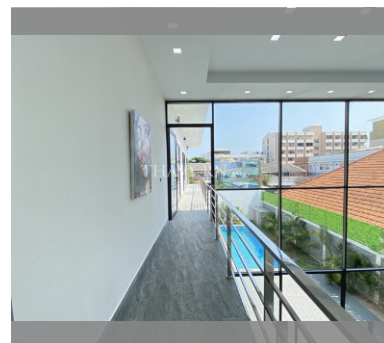

House For sale 6 bedroom 585 m² with land 322 m² , Pattaya

฿ 37,000,000

UNIT PARAMETERS:

UID	HS-4951
type	6 bedroom
size	585 m ²
floors	3
view	garden view
quality	not chosen

VILLAGE PARAMETERS:

details