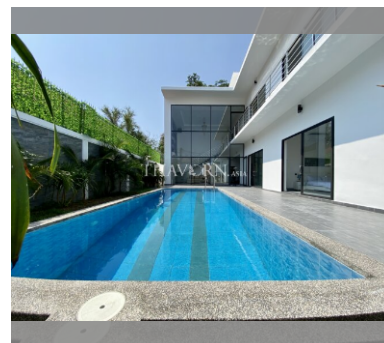

House For sale 6 bedroom 585 m² with land 322 m² , Pattaya

฿ 37,000,000

UNIT PARAMETERS:

UID	HS-4951
type	6 bedroom
size	585 m ²
floors	3
view	garden view
quality	not chosen

VILLAGE PARAMETERS:

details