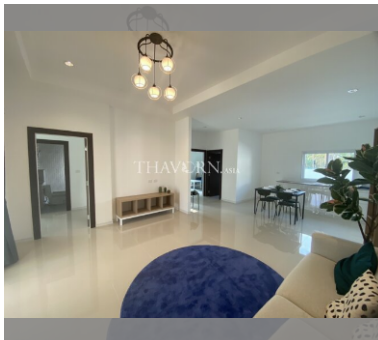

House For sale 3 bedroom 226 m² with land 56 wa² , Pattaya

฿ 3,160,000

UNIT PARAMETERS:

UID	HS-4949
type	3 bedroom
size	226 m²
floors	1
view	city view

VILLAGE PARAMETERS: