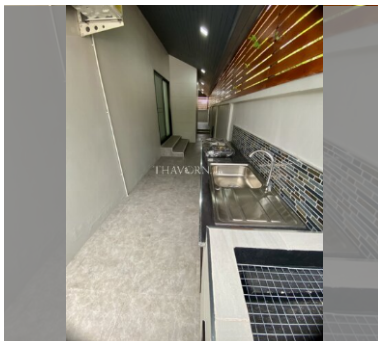

House For sale 4 bedroom 90 m² with land 220 m² in Baramee Village, Pattaya

฿ 10,000,000

UNIT PARAMETERS:

UID	HS-4944
type	4 bedroom
size	90 m²
floors	1
transfer cost	
transfer fee payer	50/50
additional cost	

VILLAGE PARAMETERS:

district	Na Jomtien
built in	2011