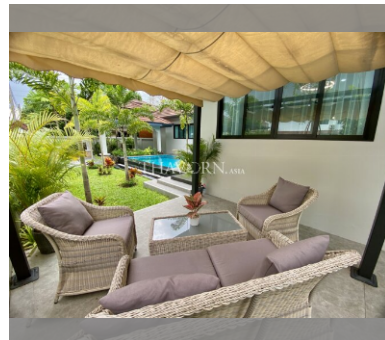

House For sale 4 bedroom 90 m² with land 220 m² in Baramee Village, Pattaya

฿ 10,000,000

UNIT PARAMETERS:

UID	HS-4944
type	4 bedroom
size	90 m ²
floors	1

VILLAGE PARAMETERS:

district	Na Jomtien
built in	2011