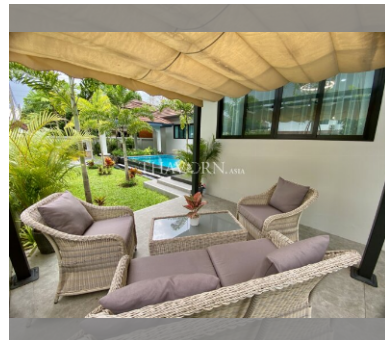

House For sale 4 bedroom 90 m² with land 220 m² in Baramee Village, Pattaya

฿ 10,000,000

UNIT PARAMETERS:

UID	HS-4944
type	4 bedroom
size	90 m²
floors	1
transfer cost	
transfer fee payer	50/50
additional cost	

VILLAGE PARAMETERS:

district	Na Jomtien
built in	2011