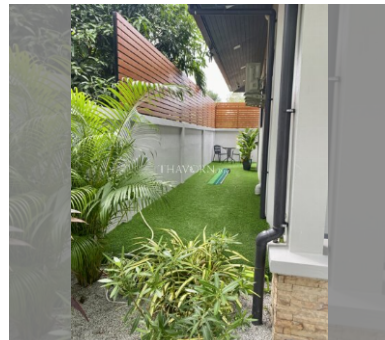

House For sale 4 bedroom 90 m² with land 220 m² in Baramee Village, Pattaya

฿ 10,000,000

UNIT PARAMETERS:

UID	HS-4944
type	4 bedroom
size	90 m ²
floors	1

VILLAGE PARAMETERS:

district	Na Jomtien
built in	2011