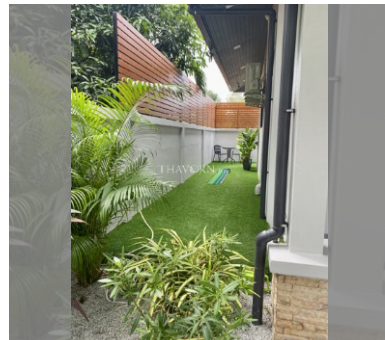

House For sale 4 bedroom 90 m² with land 220 m² in Baramee Village, Pattaya

฿ 10,000,000

UNIT PARAMETERS:

UID	HS-4944
type	4 bedroom
size	90 m²
floors	1
transfer cost	
transfer fee payer	50/50
additional cost	

VILLAGE PARAMETERS:

district	Na Jomtien
built in	2011