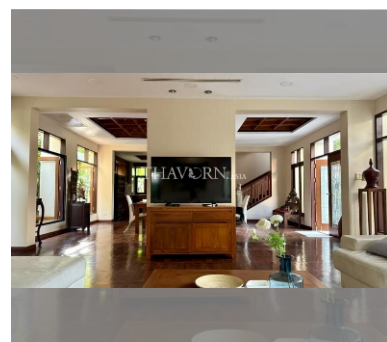

House For sale 3 bedroom 350 m² with land 460 m² in View Talay Marina, Pattaya

฿ 25,900,000

UNIT PARAMETERS:

UID	HS-4937
type	3 bedroom
size	350 m²
floors	2
transfer cost	
transfer fee payer	50/50
additional cost	

VILLAGE PARAMETERS:

district	Na Jomtien
built in	2004