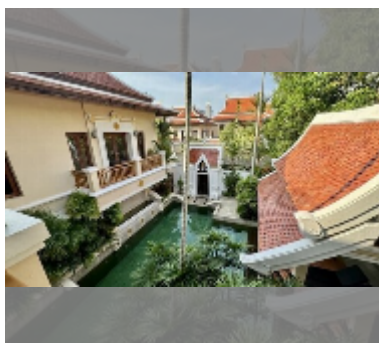

House For sale 3 bedroom 350 m² with land 460 m² in View Talay Marina, Pattaya

฿ 24,900,000

UNIT PARAMETERS:

UID	HS-4937
type	3 bedroom
size	350 m ²
floors	2

VILLAGE PARAMETERS:

district	Na Jomtien
built in	2004
maintenance	฿ 55,200/year