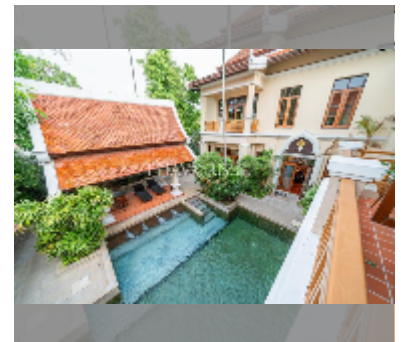

House For sale 3 bedroom 350 m² with land 460 m² in View Talay Marina, Pattaya

฿ 22,000,000

UNIT PARAMETERS:

UID	HS-4937
type	3 bedroom
size	350 m ²
floors	2

VILLAGE PARAMETERS:

district	Na Jomtien
built in	2004
maintenance	฿ 55,200/year