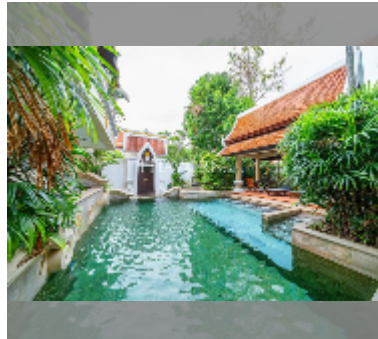

House For sale 3 bedroom 350 m² with land 460 m² in View Talay Marina, Pattaya

฿ 22,000,000

UNIT PARAMETERS:

UID	HS-4937
type	3 bedroom
size	350 m²
floors	2

VILLAGE PARAMETERS:

district	Na Jomtien
built in	2004
maintenance	฿ 55,200/year