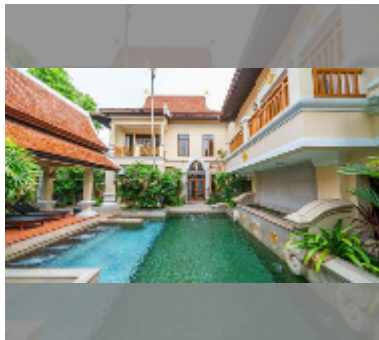

House For sale 3 bedroom 350 m² with land 460 m² in View Talay Marina, Pattaya

฿ 24,900,000

UNIT PARAMETERS:

UID	HS-4937
type	3 bedroom
size	350 m ²
floors	2

VILLAGE PARAMETERS:

district	Na Jomtien
built in	2004
maintenance	฿ 55,200/year