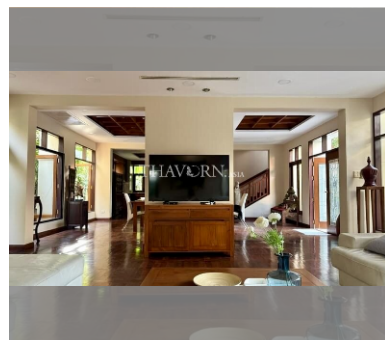

House For sale 3 bedroom 350 m² with land 460 m² in View Thale Marina, Pattaya

฿ 26,900,000

UNIT PARAMETERS:

UID	HS-4937
type	3 bedroom
size	350 m²
floors	2
quality	not chosen
transfer fee payer	Seller 50/ Buyer 50

VILLAGE PARAMETERS:

district	Na Jomtien
built in	2004