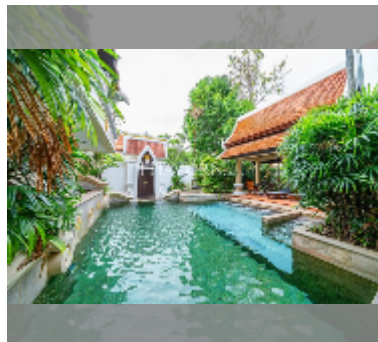

House For sale 3 bedroom 350 m² with land 460 m² in View Talay Marina, Pattaya

฿ 22,000,000

UNIT PARAMETERS:

UID	HS-4937
type	3 bedroom
size	350 m ²
floors	2

VILLAGE PARAMETERS:

district	Na Jomtien
built in	2004
maintenance	฿ 55,200/year