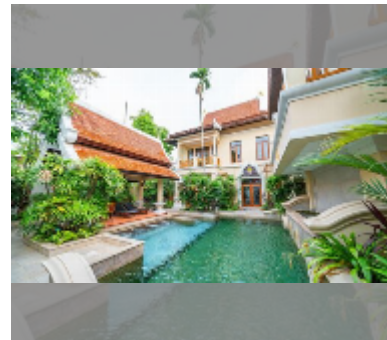

House For sale 3 bedroom 350 m² with land 460 m² in View Talay Marina, Pattaya

฿ 24,900,000

UNIT PARAMETERS:

UID	HS-4937
type	3 bedroom
size	350 m ²
floors	2

VILLAGE PARAMETERS:

district	Na Jomtien
built in	2004
maintenance	฿ 55,200/year