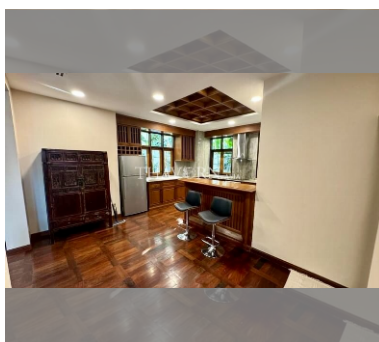

House For sale 3 bedroom 350 m² with land 460 m² in View Talay Marina, Pattaya

฿ 25,900,000

UNIT PARAMETERS:

UID	HS-4937
type	3 bedroom
size	350 m²
floors	2
transfer cost	
transfer fee payer	50/50
additional cost	

VILLAGE PARAMETERS:

district	Na Jomtien
built in	2004