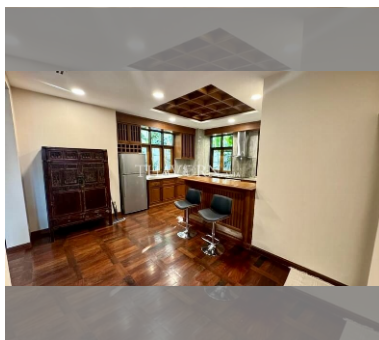

House For sale 3 bedroom 350 m² with land 460 m² in View Thale Marina, Pattaya

฿ 26,900,000

UNIT PARAMETERS:

UID	HS-4937
type	3 bedroom
size	350 m²
floors	2
quality	not chosen
transfer fee payer	Seller 50/ Buyer 50

VILLAGE PARAMETERS:

district	Na Jomtien
built in	2004