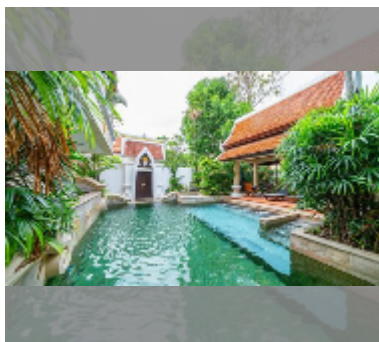

House For sale 3 bedroom 350 m² with land 460 m² in View Talay Marina, Pattaya

฿ 24,900,000

UNIT PARAMETERS:

UID	HS-4937
type	3 bedroom
size	350 m ²
floors	2

VILLAGE PARAMETERS:

district	Na Jomtien
built in	2004
maintenance	฿ 55,200/year