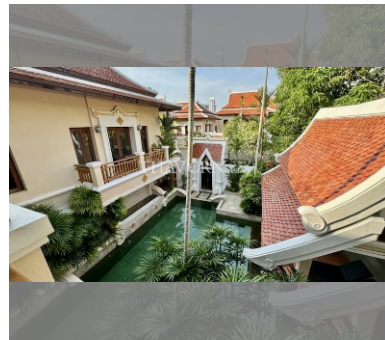

House For sale 3 bedroom 350 m² with land 460 m² in View Thale Marina, Pattaya

฿ 26,900,000

UNIT PARAMETERS:

UID	HS-4937
type	3 bedroom
size	350 m ²
floors	2
quality	not chosen
transfer fee payer	Seller 50/ Buyer 50

VILLAGE PARAMETERS:

district	Na Jomtien
built in	2004

details