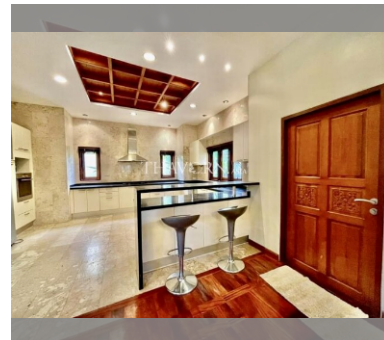

House For sale 4 bedroom 350 m² with land 480 m² in View Thale Marina, Pattaya

฿ 24,500,000

UNIT PARAMETERS:

UID	HS-4936
type	4 bedroom
size	350 m²
floors	2
quality	not chosen
transfer fee payer	Seller 50/ Buyer 50

VILLAGE PARAMETERS:

district	Na Jomtien
built in	2004