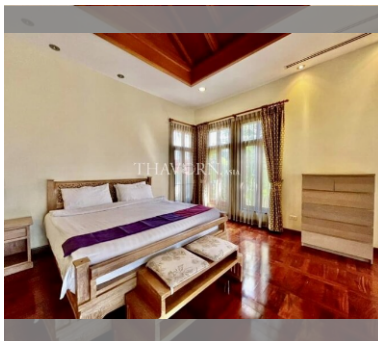

House For sale 4 bedroom 350 m² with land 480 m² in View Thale Marina, Pattaya

฿ 24,500,000

UNIT PARAMETERS:

UID	HS-4936
type	4 bedroom
size	350 m²
floors	2
quality	not chosen
transfer fee payer	Seller 50/ Buyer 50

VILLAGE PARAMETERS:

district	Na Jomtien
built in	2004