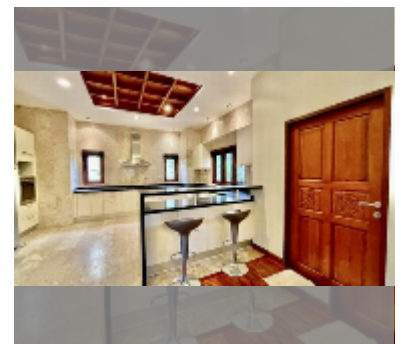

House For sale 4 bedroom 350 m² with land 480 m² in View Talay Marina, Pattaya

฿ 25,900,000

UNIT PARAMETERS:

UID	HS-4936
type	4 bedroom
size	350 m ²
floors	2

VILLAGE PARAMETERS:

district	Na Jomtien
built in	2004
maintenance	฿ 57,600/year