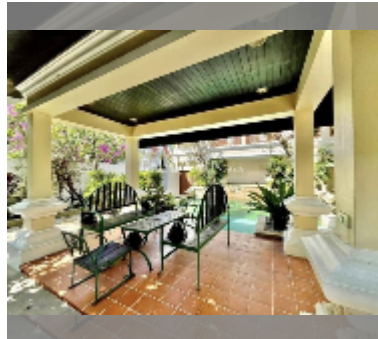

House For sale 4 bedroom 350 m² with land 480 m² in View Talay Marina, Pattaya

฿ 25,900,000

UNIT PARAMETERS:

UID	HS-4936
type	4 bedroom
size	350 m ²
floors	2

VILLAGE PARAMETERS:

district	Na Jomtien
built in	2004
maintenance	฿ 57,600/year