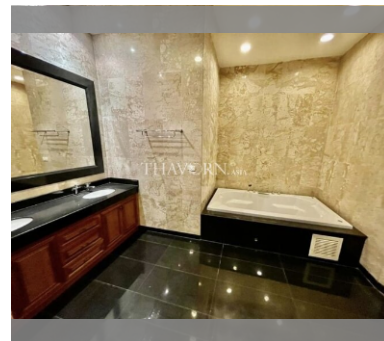

House For sale 4 bedroom 350 m² with land 480 m² in View Thale Marina, Pattaya

฿ 24,500,000

UNIT PARAMETERS:

UID	HS-4936
type	4 bedroom
size	350 m²
floors	2
quality	not chosen
transfer fee payer	Seller 50/ Buyer 50

VILLAGE PARAMETERS:

district	Na Jomtien
built in	2004