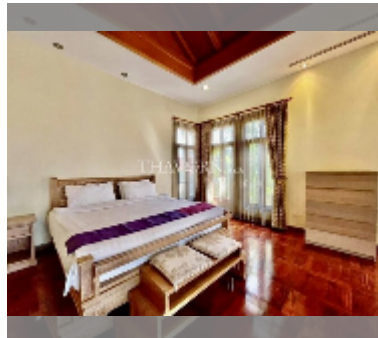

House For sale 4 bedroom 350 m² with land 480 m² in View Talay Marina, Pattaya

฿ 25,900,000

UNIT PARAMETERS:

UID	HS-4936
type	4 bedroom
size	350 m ²
floors	2

VILLAGE PARAMETERS:

district	Na Jomtien
built in	2004
maintenance	฿ 57,600/year