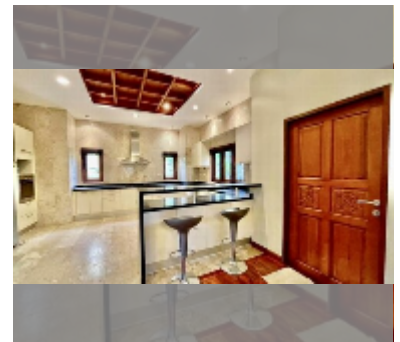

House For sale 4 bedroom 350 m² with land 480 m² in View Talay Marina, Pattaya

฿ 25,900,000

UNIT PARAMETERS:

UID	HS-4936
type	4 bedroom
size	350 m ²
floors	2

VILLAGE PARAMETERS:

district	Na Jomtien
built in	2004
maintenance	฿ 57,600/year