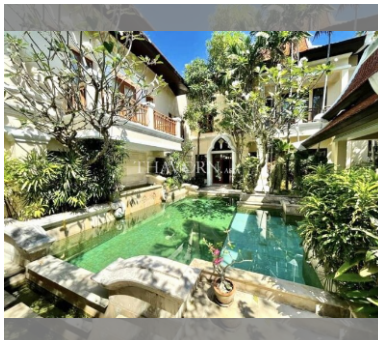

House For sale 4 bedroom 350 m² with land 480 m² in View Thale Marina, Pattaya

฿ 24,500,000

UNIT PARAMETERS:

UID	HS-4936
type	4 bedroom
size	350 m²
floors	2
quality	not chosen
transfer fee payer	Seller 50/ Buyer 50

VILLAGE PARAMETERS:

district	Na Jomtien
built in	2004