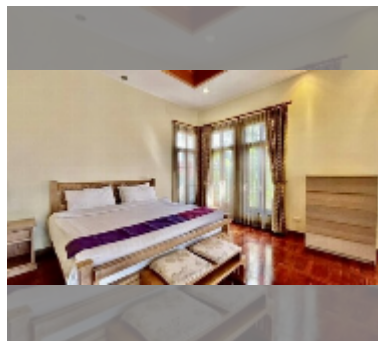

House For sale 4 bedroom 350 m² with land 480 m² in View Talay Marina, Pattaya

฿ 25,900,000

UNIT PARAMETERS:

UID	HS-4936
type	4 bedroom
size	350 m ²
floors	2

VILLAGE PARAMETERS:

district	Na Jomtien
built in	2004
maintenance	฿ 57,600/year