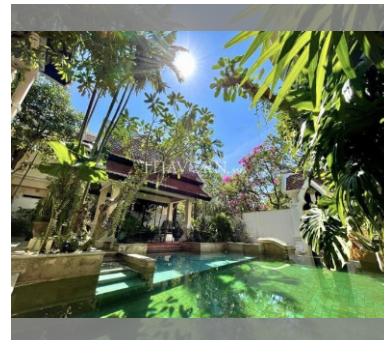

House For sale 4 bedroom 350 m² with land 480 m² in View Thale Marina, Pattaya

฿ 24,500,000

UNIT PARAMETERS:

UID	HS-4936
type	4 bedroom
size	350 m²
floors	2
quality	not chosen
transfer fee payer	Seller 50/ Buyer 50

VILLAGE PARAMETERS:

district	Na Jomtien
built in	2004