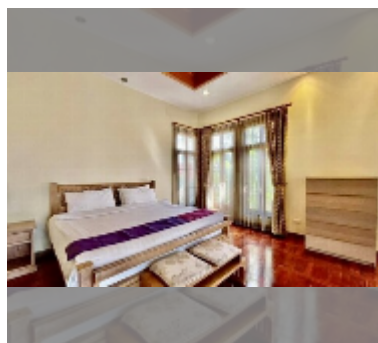

House For sale 4 bedroom 350 m² with land 480 m² in View Talay Marina, Pattaya

฿ 25,900,000

UNIT PARAMETERS:

UID	HS-4936
type	4 bedroom
size	350 m ²
floors	2

VILLAGE PARAMETERS:

district	Na Jomtien
built in	2004
maintenance	฿ 57,600/year