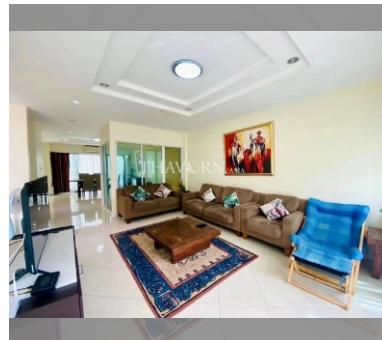

House For sale 3 bedroom 135 m² with land 128 m² in The Meadows, Pattaya

฿ 3,500,000

UNIT PARAMETERS:

UID	HS-4933
type	3 bedroom
size	135 m²
floors	2
quality	not chosen
transfer fee payer	Seller 50/ Buyer 50

VILLAGE PARAMETERS:

district	East Pattaya
built in	2007