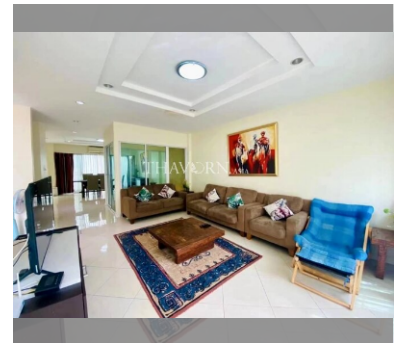

House For sale 3 bedroom 135 m² with land 128 m² in The Meadows, Pattaya

Welcome to your dream home in The Meadows, Pattaya! This charming 2-bedroom house offers a generous 135 m² of living space, perfectly situated on a 128 m² plot in the serene and sought-after area of East Pattaya. Step inside to discover a fully furnished interior that exudes comfort and style. Spread across 2 floors, this home provides ample space for both relaxation and entertainment. The thoughtful layout ensures a seamless flow between rooms, making it ideal for both everyday living and hosting guests. Priced at an attractive 3,500,000, this property is a fantastic opportunity for anyone looking to settle in a peaceful yet convenient location. With everything ready for you to move in, all you need to do is bring your personal touch. ...

฿ 3,500,000

UNIT PARAMETERS:

UID	HS-4933
type	3 bedroom
size	135 m ²
floors	2

VILLAGE PARAMETERS:

district	East Pattaya
built in	2007

details