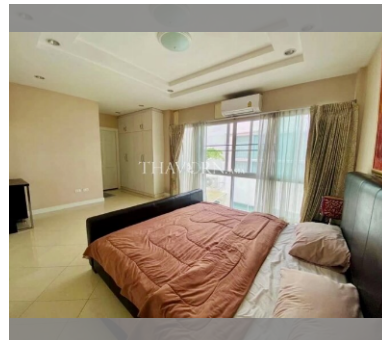

House For sale 3 bedroom 135 m² with land 128 m² in The Meadows, Pattaya

฿ 3,500,000

UNIT PARAMETERS:

UID	HS-4933
type	3 bedroom
size	135 m²
floors	2
quality	not chosen
transfer fee payer	Seller 50/ Buyer 50

VILLAGE PARAMETERS:

district	East Pattaya
built in	2007