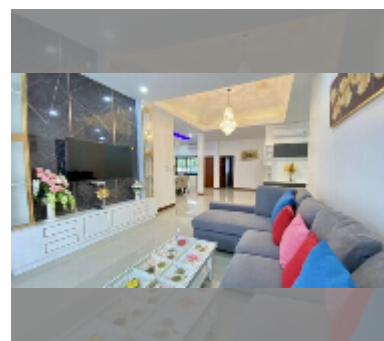

House For sale 4 bedroom 265 m² with land 844 m² in The Lantern, Pattaya

฿ 11,900,000

UNIT PARAMETERS:

UID	HS-4932
type	4 bedroom
size	265 m²
floors	1

VILLAGE PARAMETERS:

district	East Pattaya