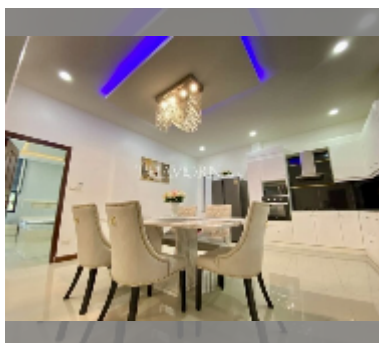

House For sale 4 bedroom 265 m² with land 844 m² in The Lantern, Pattaya

฿ 11,900,000

UNIT PARAMETERS:

UID	HS-4932
type	4 bedroom
size	265 m²
floors	1

VILLAGE PARAMETERS:

district	East Pattaya