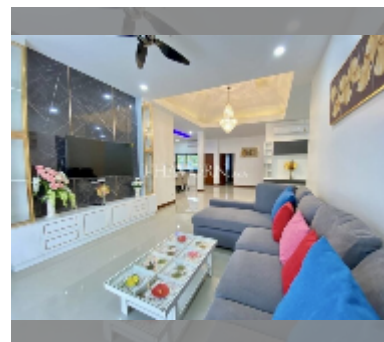

House For sale 4 bedroom 265 m² with land 844 m² in The Lantern, Pattaya

฿ 11,900,000

UNIT PARAMETERS:

UID	HS-4932
type	4 bedroom
size	265 m ²
floors	1

VILLAGE PARAMETERS:

district	East Pattaya
----------	--------------