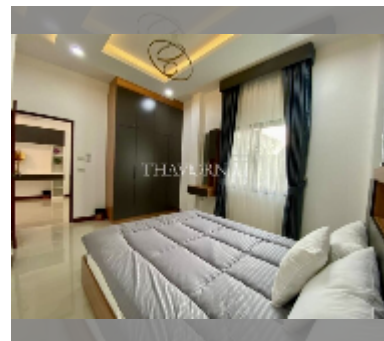

House For sale 4 bedroom 265 m² with land 844 m² in The Lantern, Pattaya

฿ 11,900,000

UNIT PARAMETERS:

UID	HS-4932
type	4 bedroom
size	265 m ²
floors	1

VILLAGE PARAMETERS:

district	East Pattaya
----------	--------------