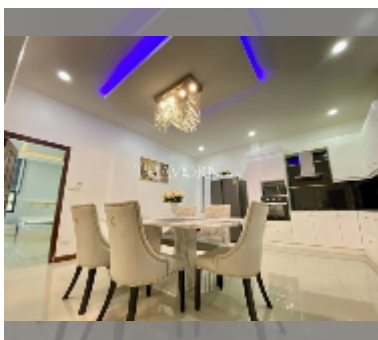

House For sale 4 bedroom 265 m² with land 844 m² in The Lantern, Pattaya

฿ 11,900,000

UNIT PARAMETERS:

UID	HS-4932
type	4 bedroom
size	265 m²
floors	1

VILLAGE PARAMETERS:

district	East Pattaya