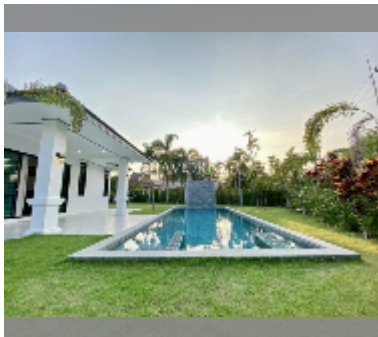

House For sale 4 bedroom 265 m² with land 844 m² in The Lantern, Pattaya

฿ 11,900,000

UNIT PARAMETERS:

UID	HS-4932
type	4 bedroom
size	265 m²
floors	1

VILLAGE PARAMETERS:

district	East Pattaya