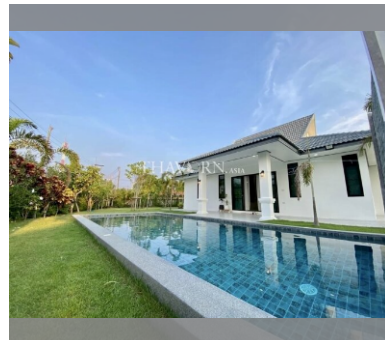

House For sale 4 bedroom 265 m² with land 844 m² in The Lantern, Pattaya

฿ 11,900,000

UNIT PARAMETERS:

UID	HS-4932
type	4 bedroom
size	265 m²
floors	1
quality	not chosen
transfer fee payer	Seller 50/ Buyer 50

VILLAGE PARAMETERS:

district	East Pattaya