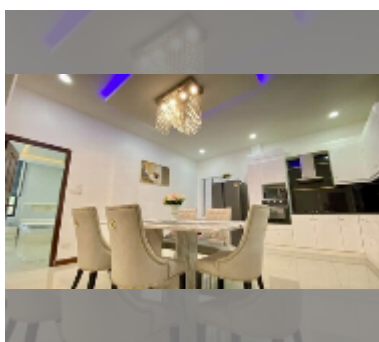

House For sale 4 bedroom 265 m² with land 844 m² in The Lantern, Pattaya

฿ 11,900,000

UNIT PARAMETERS:

UID	HS-4932
type	4 bedroom
size	265 m²
floors	1

VILLAGE PARAMETERS:

district	East Pattaya