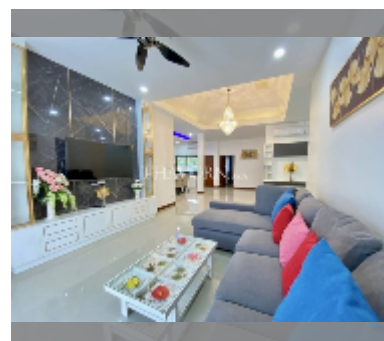

House For sale 4 bedroom 265 m² with land 844 m² in The Lantern, Pattaya

฿ 11,900,000

UNIT PARAMETERS:

UID	HS-4932
type	4 bedroom
size	265 m²
floors	1

VILLAGE PARAMETERS:

district	East Pattaya