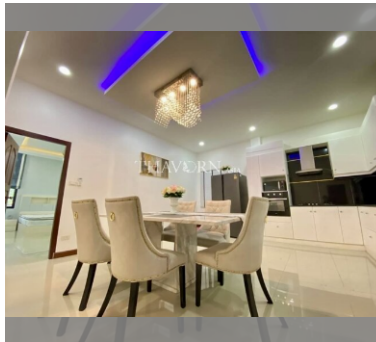

House For sale 4 bedroom 265 m² with land 844 m² in The Lantern, Pattaya

Welcome to The Lantern in Pattaya, where your dream home awaits! This exquisite single-story house offers a generous 265 m² of living space, nestled on a sprawling 844 m² plot. With three spacious bedrooms, there's plenty of room for family and guests alike. Located in the serene neighborhood of East Pattaya, this fully furnished gem is move-in ready, ensuring you can start enjoying your new home from day one. The asking price is 12,800,000, a fantastic value for such a beautifully appointed property. Imagine relaxing in your expansive garden, entertaining friends in your stylish living areas, or simply enjoying the peace and tranquility of your new home. Don't miss out on this incredible opportunity to own a piece of paradise in The Lan...

฿ 12,800,000

UNIT PARAMETERS:

UID	HS-4932
type	4 bedroom
size	265 m ²
floors	1

VILLAGE PARAMETERS:

district	East Pattaya
----------	--------------

[details](#)