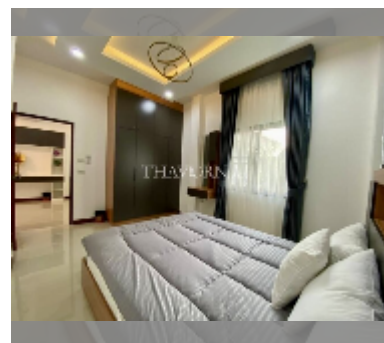

House For sale 4 bedroom 265 m² with land 844 m² in The Lantern, Pattaya

฿ 11,900,000

UNIT PARAMETERS:

UID	HS-4932
type	4 bedroom
size	265 m²
floors	1

VILLAGE PARAMETERS:

district	East Pattaya