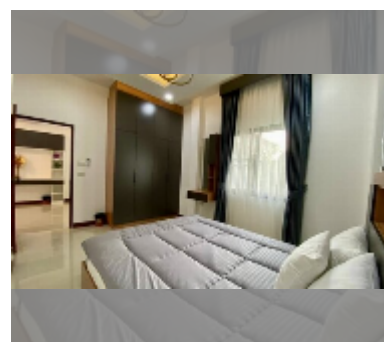

House For sale 4 bedroom 265 m² with land 844 m² in The Lantern, Pattaya

฿ 11,900,000

UNIT PARAMETERS:

UID	HS-4932
type	4 bedroom
size	265 m²
floors	1

VILLAGE PARAMETERS:

district	East Pattaya