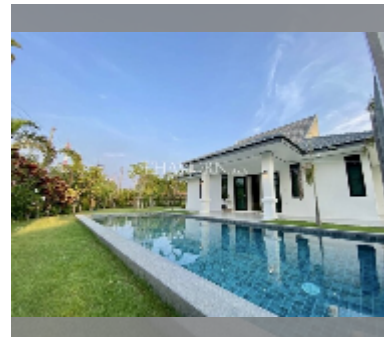

House For sale 4 bedroom 265 m² with land 844 m² in The Lantern, Pattaya

฿ 11,900,000

UNIT PARAMETERS:

UID	HS-4932
type	4 bedroom
size	265 m²
floors	1

VILLAGE PARAMETERS:

district	East Pattaya