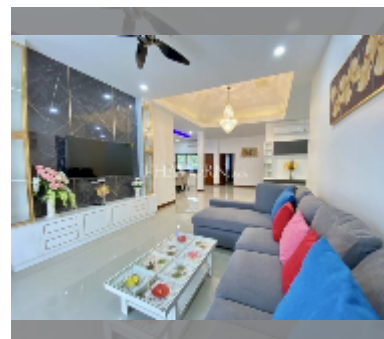

House For sale 4 bedroom 265 m² with land 844 m² in The Lantern, Pattaya

฿ 11,900,000

UNIT PARAMETERS:

UID	HS-4932
type	4 bedroom
size	265 m²
floors	1

VILLAGE PARAMETERS:

district	East Pattaya