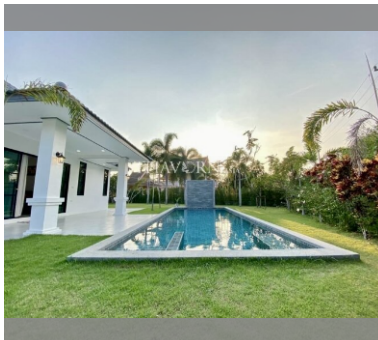

House For sale 4 bedroom 265 m² with land 844 m² in The Lantern, Pattaya

฿ 11,900,000

UNIT PARAMETERS:

UID	HS-4932
type	4 bedroom
size	265 m²
floors	1
quality	not chosen
transfer fee payer	Seller 50/ Buyer 50

VILLAGE PARAMETERS:

district	East Pattaya