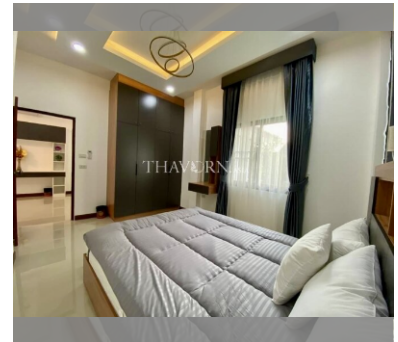

House For sale 4 bedroom 265 m² with land 844 m² in The Lantern, Pattaya

Welcome to The Lantern in Pattaya, where your dream home awaits! This exquisite single-story house offers a generous 265 m² of living space, nestled on a sprawling 844 m² plot. With three spacious bedrooms, there's plenty of room for family and guests alike. Located in the serene neighborhood of East Pattaya, this fully furnished gem is move-in ready, ensuring you can start enjoying your new home from day one. The asking price is 12,800,000, a fantastic value for such a beautifully appointed property. Imagine relaxing in your expansive garden, entertaining friends in your stylish living areas, or simply enjoying the peace and tranquility of your new home. Don't miss out on this incredible opportunity to own a piece of paradise in The Lan...

฿ 12,800,000

UNIT PARAMETERS:

UID	HS-4932
type	4 bedroom
size	265 m ²
floors	1

VILLAGE PARAMETERS:

district	East Pattaya
----------	--------------

[details](#)