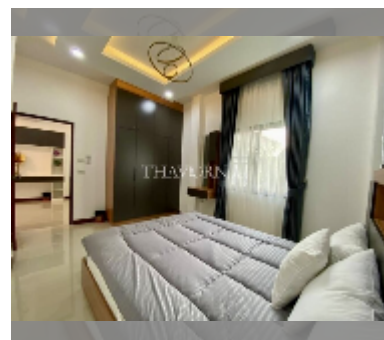

House For sale 4 bedroom 265 m² with land 844 m² in The Lantern, Pattaya

฿ 11,900,000

UNIT PARAMETERS:

UID	HS-4932
type	4 bedroom
size	265 m²
floors	1

VILLAGE PARAMETERS:

district	East Pattaya