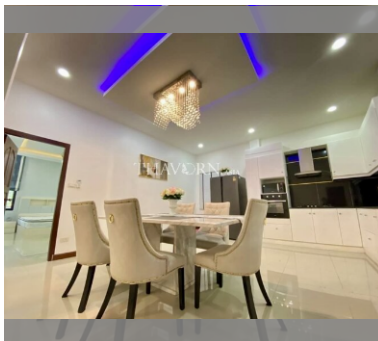

House For sale 4 bedroom 265 m² with land 844 m² in The Lantern, Pattaya

฿ 11,900,000

UNIT PARAMETERS:

UID	HS-4932
type	4 bedroom
size	265 m²
floors	1
quality	not chosen
transfer fee payer	Seller 50/ Buyer 50

VILLAGE PARAMETERS:

district	East Pattaya