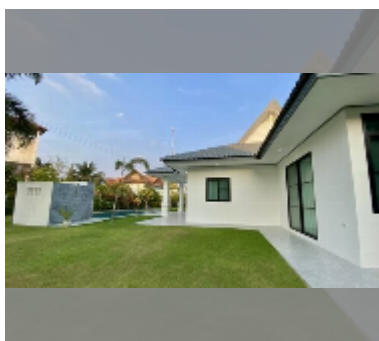

House For sale 4 bedroom 265 m² with land 844 m² in The Lantern, Pattaya

฿ 11,900,000

UNIT PARAMETERS:

UID	HS-4932
type	4 bedroom
size	265 m²
floors	1

VILLAGE PARAMETERS:

district	East Pattaya