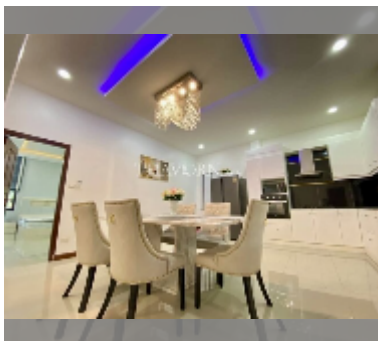

House For sale 4 bedroom 265 m² with land 844 m² in The Lantern, Pattaya

฿ 11,900,000

UNIT PARAMETERS:

UID	HS-4932
type	4 bedroom
size	265 m ²
floors	1

VILLAGE PARAMETERS:

district	East Pattaya
----------	--------------