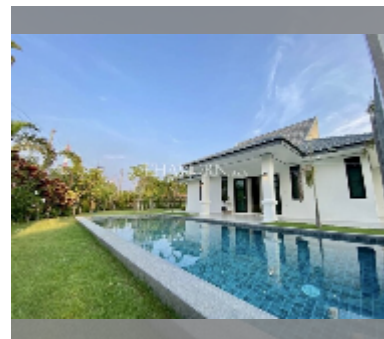

House For sale 4 bedroom 265 m² with land 844 m² in The Lantern, Pattaya

฿ 11,900,000

UNIT PARAMETERS:

UID	HS-4932
type	4 bedroom
size	265 m²
floors	1

VILLAGE PARAMETERS:

district	East Pattaya