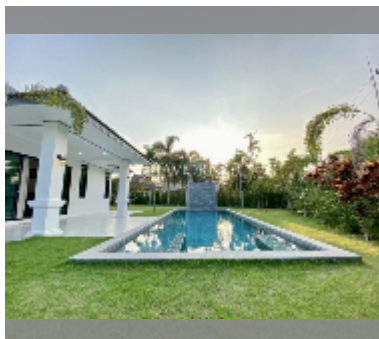

House For sale 4 bedroom 265 m² with land 844 m² in The Lantern, Pattaya

฿ 11,900,000

UNIT PARAMETERS:

UID	HS-4932
type	4 bedroom
size	265 m²
floors	1

VILLAGE PARAMETERS:

district	East Pattaya