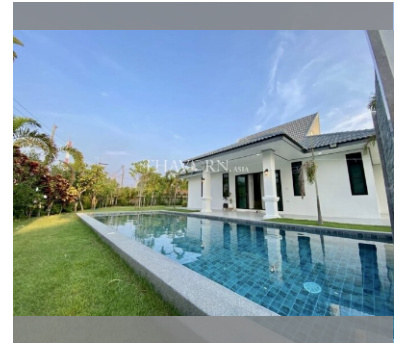

House For sale 4 bedroom 265 m² with land 844 m² in The Lantern, Pattaya

Welcome to The Lantern in Pattaya, where your dream home awaits! This exquisite single-story house offers a generous 265 m² of living space, nestled on a sprawling 844 m² plot. With three spacious bedrooms, there's plenty of room for family and guests alike. Located in the serene neighborhood of East Pattaya, this fully furnished gem is move-in ready, ensuring you can start enjoying your new home from day one. The asking price is 12,800,000, a fantastic value for such a beautifully appointed property. Imagine relaxing in your expansive garden, entertaining friends in your stylish living areas, or simply enjoying the peace and tranquility of your new home. Don't miss out on this incredible opportunity to own a piece of paradise in The Lan...

฿ 12,800,000

UNIT PARAMETERS:

UID	HS-4932
type	4 bedroom
size	265 m ²
floors	1

VILLAGE PARAMETERS:

district	East Pattaya
----------	--------------

[details](#)