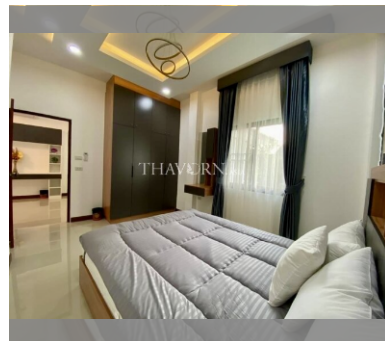

House For sale 4 bedroom 265 m² with land 844 m² in The Lantern, Pattaya

฿ 11,900,000

UNIT PARAMETERS:

UID	HS-4932
type	4 bedroom
size	265 m²
floors	1
quality	not chosen
transfer fee payer	Seller 50/ Buyer 50

VILLAGE PARAMETERS:

district	East Pattaya