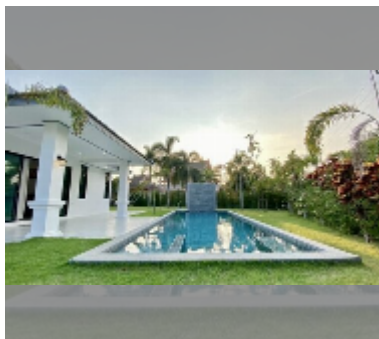

House For sale 4 bedroom 265 m² with land 844 m² in The Lantern, Pattaya

฿ 11,900,000

UNIT PARAMETERS:

UID	HS-4932
type	4 bedroom
size	265 m²
floors	1

VILLAGE PARAMETERS:

district	East Pattaya