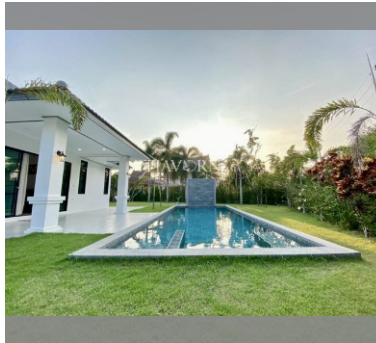

House For sale 4 bedroom 265 m² with land 844 m² in The Lantern, Pattaya

Welcome to The Lantern in Pattaya, where your dream home awaits! This exquisite single-story house offers a generous 265 m² of living space, nestled on a sprawling 844 m² plot. With three spacious bedrooms, there's plenty of room for family and guests alike. Located in the serene neighborhood of East Pattaya, this fully furnished gem is move-in ready, ensuring you can start enjoying your new home from day one. The asking price is 12,800,000, a fantastic value for such a beautifully appointed property. Imagine relaxing in your expansive garden, entertaining friends in your stylish living areas, or simply enjoying the peace and tranquility of your new home. Don't miss out on this incredible opportunity to own a piece of paradise in The Lan...

฿ 12,800,000

UNIT PARAMETERS:

UID	HS-4932
type	4 bedroom
size	265 m ²
floors	1

VILLAGE PARAMETERS:

district	East Pattaya
----------	--------------

[details](#)