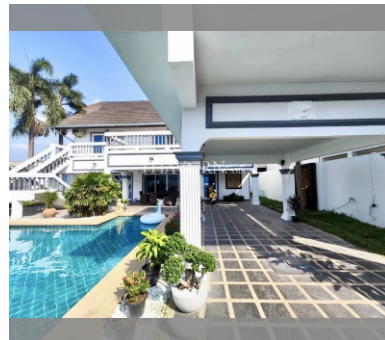

House For sale 3 bedroom 350 m² with land 516 m² in Temple Court Villa, Pattaya

฿ 9,990,000

UNIT PARAMETERS:

UID	HS-4928
type	3 bedroom
size	350 m ²
floors	2

VILLAGE PARAMETERS:

district	East Pattaya
built in	2012