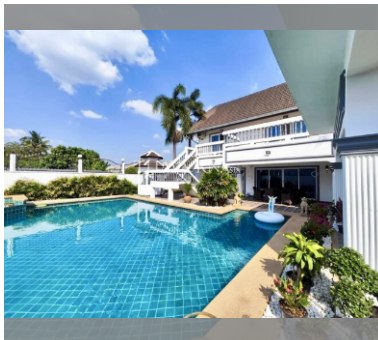

House For sale 3 bedroom 350 m² with land 516 m² in Temple Court Villa, Pattaya

฿ 9,990,000

UNIT PARAMETERS:

UID	HS-4928
type	3 bedroom
size	350 m ²
floors	2

VILLAGE PARAMETERS:

district	East Pattaya
built in	2012