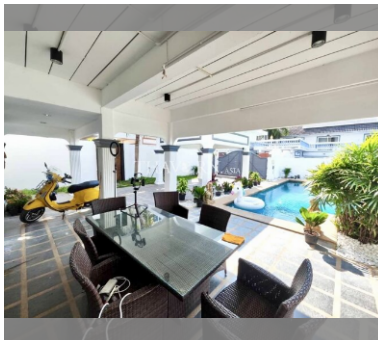

House For sale 3 bedroom 350 m² with land 516 m² in Temple Court Villa, Pattaya

฿ 9,990,000

UNIT PARAMETERS:

UID	HS-4928
type	3 bedroom
size	350 m ²
floors	2

VILLAGE PARAMETERS:

district	East Pattaya
built in	2012