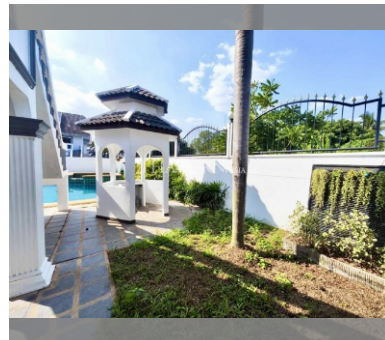

House For sale 3 bedroom 350 m² with land 516 m² in Temple Court Villa, Pattaya

฿ 9,990,000

UNIT PARAMETERS:

UID	HS-4928
type	3 bedroom
size	350 m ²
floors	2

VILLAGE PARAMETERS:

district	East Pattaya
built in	2012