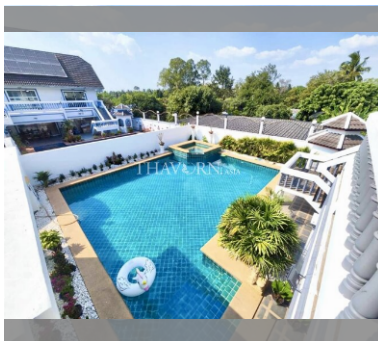

House For sale 3 bedroom 350 m² with land 516 m² in Temple Court Villa, Pattaya

฿ 9,990,000

UNIT PARAMETERS:

UID	HS-4928
type	3 bedroom
size	350 m ²
floors	2

VILLAGE PARAMETERS:

district	East Pattaya
built in	2012