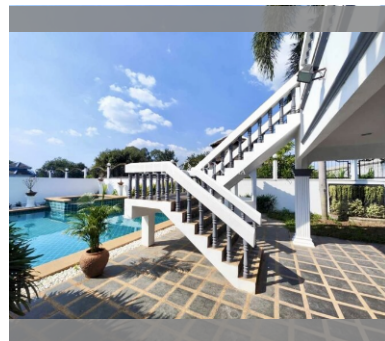

House For sale 3 bedroom 350 m² with land 516 m² in Temple Court Villa, Pattaya

฿ 9,990,000

UNIT PARAMETERS:

UID	HS-4928
type	3 bedroom
size	350 m ²
floors	2

VILLAGE PARAMETERS:

district	East Pattaya
built in	2012