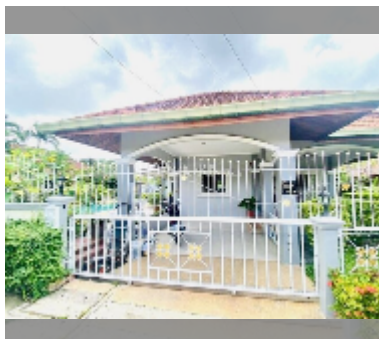

## House For sale 4 bedroom 450 m<sup>2</sup> with land 528 m<sup>2</sup> in Supanuch Villa, Pattaya

**฿ 8,500,000**

**UNIT PARAMETERS:**

UID	HS-4927
type	4 bedroom
size	450 m <sup>2</sup>
floors	1

**VILLAGE PARAMETERS:**

district	East Pattaya
built in	2005

[details](#)