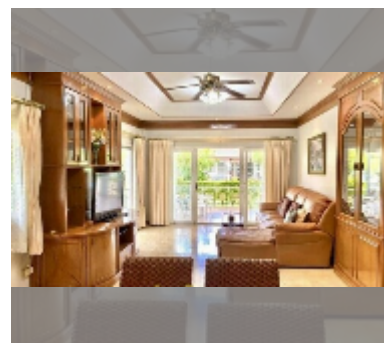

House For sale 4 bedroom 450 m² with land 528 m² in Supanuch Villa, Pattaya

฿ 8,500,000

UNIT PARAMETERS:

UID	HS-4927
type	4 bedroom
size	450 m ²
floors	1

VILLAGE PARAMETERS:

district	East Pattaya
built in	2005