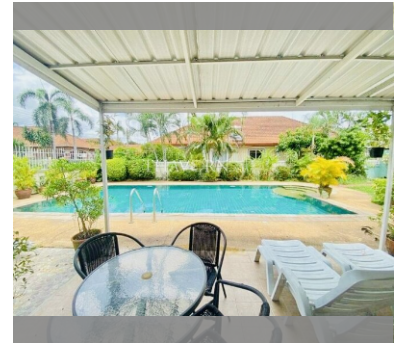

House For sale 4 bedroom 450 m² with land 528 m² in Supanuch Villa, Pattaya

Welcome to your dream home in the heart of Pattaya! Nestled in the serene Supanuch Villa, this stunning single-story house offers the perfect blend of luxury and comfort. With a spacious 450 m² of living space on a generous 528 m² plot, this fully furnished gem is ready for you to move in and start creating beautiful memories. Featuring three cozy bedrooms, this home is ideal for families or those who love to entertain guests. The meticulously designed interiors reflect a perfect harmony of elegance and functionality, ensuring every corner of the house feels welcoming and warm. Priced at 8,670,000, this property is a fantastic investment in the vibrant and ever-growing community of East Pattaya. Don't miss your chance to own this beautif...

฿ 8,670,000

UNIT PARAMETERS:

UID	HS-4927
type	4 bedroom
size	450 m²
floors	1

VILLAGE PARAMETERS:

district	East Pattaya
built in	2005