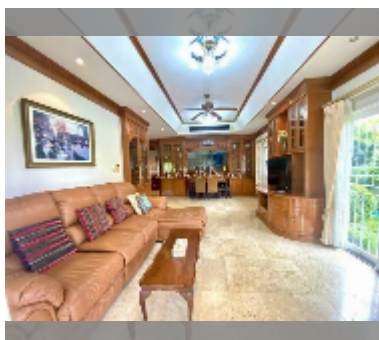

House For sale 4 bedroom 450 m² with land 528 m² in Supanuch Villa, Pattaya

฿ 8,500,000

UNIT PARAMETERS:

UID	HS-4927
type	4 bedroom
size	450 m²
floors	1

VILLAGE PARAMETERS:

district	East Pattaya
built in	2005