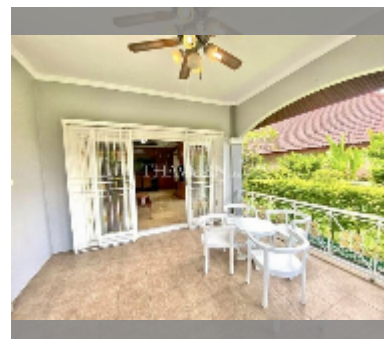

House For sale 4 bedroom 450 m² with land 528 m² in Supanuch Villa, Pattaya

฿ 8,500,000

UNIT PARAMETERS:

UID	HS-4927
type	4 bedroom
size	450 m²
floors	1

VILLAGE PARAMETERS:

district	East Pattaya
built in	2005