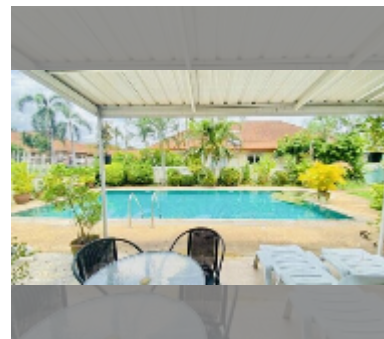

House For sale 4 bedroom 450 m² with land 528 m² in Supanuch Villa, Pattaya

฿ 8,500,000

UNIT PARAMETERS:

UID	HS-4927
type	4 bedroom
size	450 m ²
floors	1

VILLAGE PARAMETERS:

district	East Pattaya
built in	2005