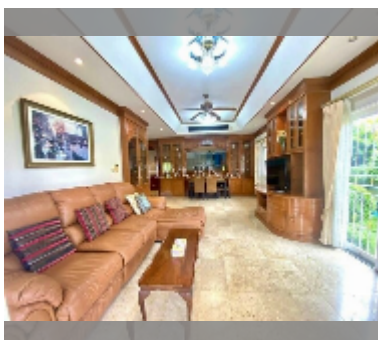

House For sale 4 bedroom 450 m² with land 528 m² in Supanuch Villa, Pattaya

฿ 8,500,000

UNIT PARAMETERS:

UID	HS-4927
type	4 bedroom
size	450 m ²
floors	1

VILLAGE PARAMETERS:

district	East Pattaya
built in	2005