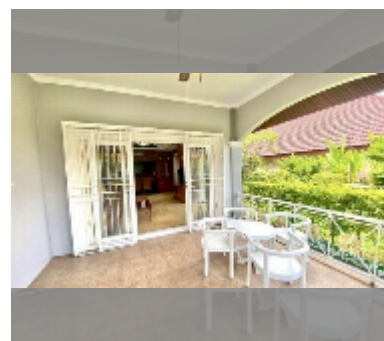

House For sale 4 bedroom 450 m² with land 528 m² in Supanuch Villa, Pattaya

฿ 8,500,000

UNIT PARAMETERS:

UID	HS-4927
type	4 bedroom
size	450 m ²
floors	1

VILLAGE PARAMETERS:

district	East Pattaya
built in	2005