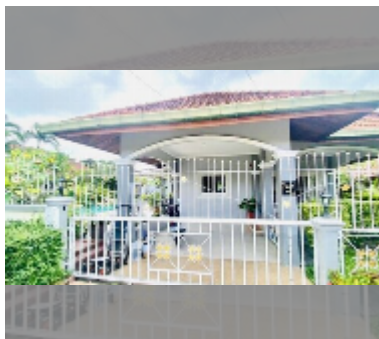

House For sale 4 bedroom 450 m² with land 528 m² in Supanuch Villa, Pattaya

฿ 8,500,000

UNIT PARAMETERS:

UID	HS-4927
type	4 bedroom
size	450 m ²
floors	1

VILLAGE PARAMETERS:

district	East Pattaya
built in	2005