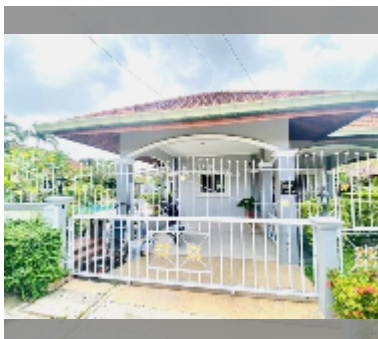

House For sale 4 bedroom 450 m² with land 528 m² in Supanuch Villa, Pattaya

฿ 8,500,000

UNIT PARAMETERS:

UID	HS-4927
type	4 bedroom
size	450 m ²
floors	1

VILLAGE PARAMETERS:

district	East Pattaya
built in	2005