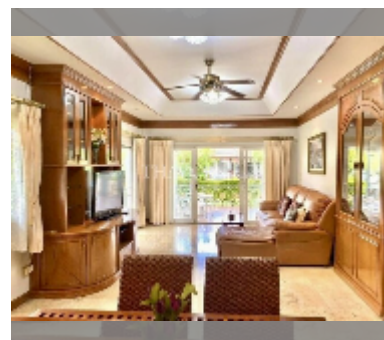

House For sale 4 bedroom 450 m² with land 528 m² in Supanuch Villa, Pattaya

฿ 8,500,000

UNIT PARAMETERS:

UID	HS-4927
type	4 bedroom
size	450 m²
floors	1

VILLAGE PARAMETERS:

district	East Pattaya
built in	2005