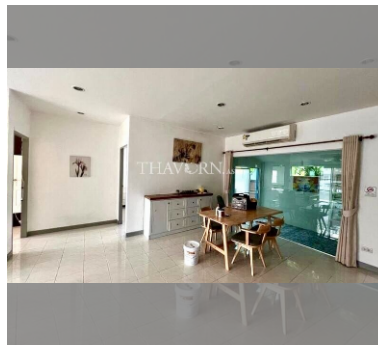

House For sale 3 bedroom 130 m² with land 210 m² in Ruen Pisa Village, Pattaya

Welcome to your new home in the serene Ruen Pisa Village, located in the heart of East Pattaya! This charming 2-bedroom house offers a spacious 130 m² of living space, perfectly nestled on a 210 m² plot. Priced at an attractive 4,590,000, this fully furnished gem is ready to welcome you. Step inside and be greeted by a warm and inviting atmosphere, with every room thoughtfully furnished to provide comfort and style. The single-story layout ensures easy access to all areas, making it perfect for families or those looking for a cozy retreat. The outdoor space offers plenty of room for gardening, entertaining, or simply enjoying the tranquil surroundings. Ruen Pisa Village is known for its peaceful ambiance and close-knit community, providi...

฿ 4,590,000

UNIT PARAMETERS:

UID	HS-4923
type	3 bedroom
size	130 m ²
floors	1

VILLAGE PARAMETERS:

district	East Pattaya
built in	2015

details