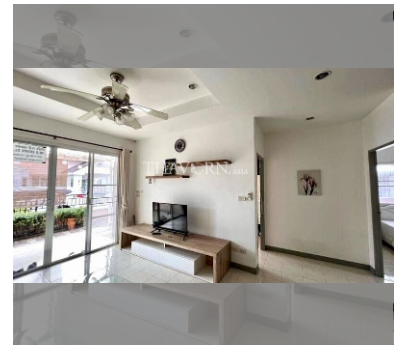

House For sale 3 bedroom 130 m² with land 210 m² in Ruen Pisa Village, Pattaya

Welcome to your new home in the serene Ruen Pisa Village, located in the heart of East Pattaya! This charming 2-bedroom house offers a spacious 130 m² of living space, perfectly nestled on a 210 m² plot. Priced at an attractive 4,590,000, this fully furnished gem is ready to welcome you. Step inside and be greeted by a warm and inviting atmosphere, with every room thoughtfully furnished to provide comfort and style. The single-story layout ensures easy access to all areas, making it perfect for families or those looking for a cozy retreat. The outdoor space offers plenty of room for gardening, entertaining, or simply enjoying the tranquil surroundings. Ruen Pisa Village is known for its peaceful ambiance and close-knit community, providi...

฿ 4,590,000

UNIT PARAMETERS:

UID	HS-4923
type	3 bedroom
size	130 m ²
floors	1

VILLAGE PARAMETERS:

district	East Pattaya
built in	2015

details