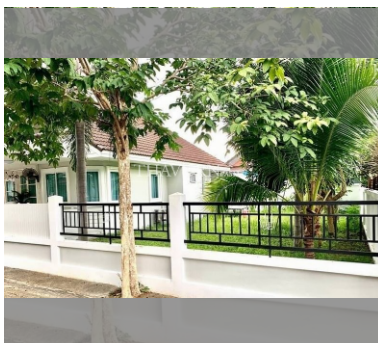

House For sale 3 bedroom 250 m² with land 318 m² in Ruen Pisa Village, Pattaya

฿ 5,450,000

UNIT PARAMETERS:

UID	HS-4922
type	3 bedroom
size	250 m ²
floors	1
quality	not chosen
transfer fee payer	Seller 50/ Buyer 50

VILLAGE PARAMETERS:

district	East Pattaya
built in	2015

[details](#)