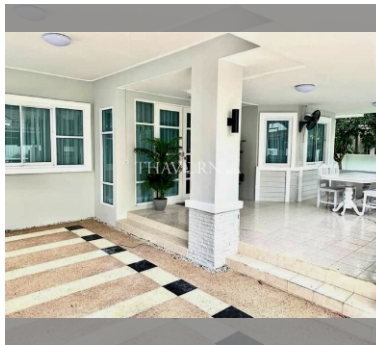

House For sale 3 bedroom 250 m² with land 318 m² in Ruen Pisa Village, Pattaya

Welcome to your dream home in the serene Ruen Pisa Village, nestled in the heart of East Pattaya! This charming single-story house offers a perfect blend of comfort and convenience, featuring 2 spacious bedrooms and a generous living space of 250 square meters. Set on a lush 318 square meter plot, this fully furnished home is ready for you to move in and start living your best life. Imagine waking up every morning in this tranquil neighborhood, just a stone's throw away from the vibrant city life of Pattaya. Priced at 6,010,000, this is an incredible opportunity to own a piece of paradise. Whether you're looking for a peaceful retreat or a cozy family home, this property ticks all the boxes. Don't miss out on making this beautiful hous...

฿ 6,010,000

UNIT PARAMETERS:

UID	HS-4922
type	3 bedroom
size	250 m ²
floors	1
view	city view

VILLAGE PARAMETERS:

district	East Pattaya
built in	2015

details