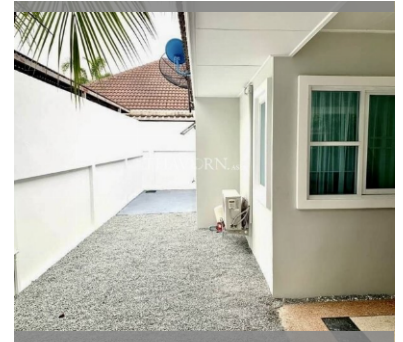

House For sale 3 bedroom 250 m² with land 318 m² in Ruen Pisa Village, Pattaya

Welcome to your dream home in the serene Ruen Pisa Village, nestled in the heart of East Pattaya! This charming single-story house offers a perfect blend of comfort and convenience, featuring 2 spacious bedrooms and a generous living space of 250 square meters. Set on a lush 318 square meter plot, this fully furnished home is ready for you to move in and start living your best life. Imagine waking up every morning in this tranquil neighborhood, just a stone's throw away from the vibrant city life of Pattaya. Priced at 6,010,000, this is an incredible opportunity to own a piece of paradise. Whether you're looking for a peaceful retreat or a cozy family home, this property ticks all the boxes. Don't miss out on making this beautiful hous...

฿ 6,010,000

UNIT PARAMETERS:

UID	HS-4922
type	3 bedroom
size	250 m ²
floors	1
view	city view

VILLAGE PARAMETERS:

district	East Pattaya
built in	2015

details