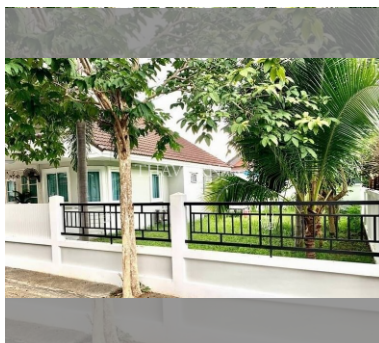

House For sale 3 bedroom 250 m<sup>2</sup> with land 318 m<sup>2</sup> in Ruen Pisa Village, Pattaya

**฿ 6,010,000**

UNIT PARAMETERS:

UID	HS-4922
type	3 bedroom
size	250 m <sup>2</sup>
floors	1
view	city view

VILLAGE PARAMETERS:

district	East Pattaya
built in	2015

details