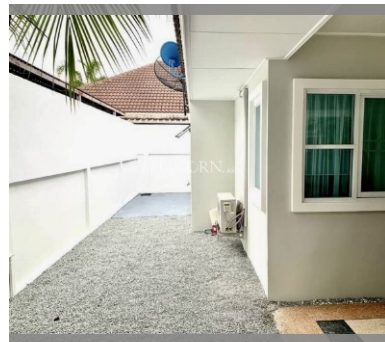

House For sale 3 bedroom 250 m² with land 318 m² in Ruen Pisa Village, Pattaya

฿ 5,450,000

UNIT PARAMETERS:

UID	HS-4922
type	3 bedroom
size	250 m²
floors	1
quality	not chosen
transfer fee payer	Seller 50/ Buyer 50

VILLAGE PARAMETERS:

district	East Pattaya
built in	2015