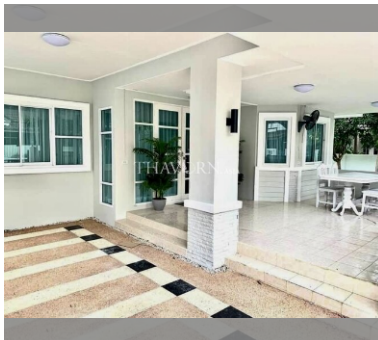

House For sale 3 bedroom 250 m² with land 318 m² in Ruen Pisa Village, Pattaya

฿ 5,450,000

UNIT PARAMETERS:

UID	HS-4922
type	3 bedroom
size	250 m²
floors	1
quality	not chosen
transfer fee payer	Seller 50/ Buyer 50

VILLAGE PARAMETERS:

district	East Pattaya
built in	2015