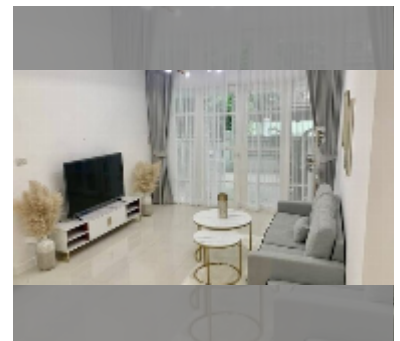

House For sale 3 bedroom 250 m² with land 318 m² in Ruen Pisa Village, Pattaya

฿ 4,750,000

UNIT PARAMETERS:

UID	HS-4922
type	3 bedroom
size	250 m ²
floors	1

VILLAGE PARAMETERS:

district	East Pattaya
built in	2015