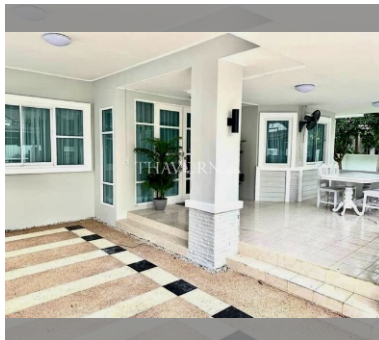

House For sale 3 bedroom 250 m² with land 318 m² in Ruen Pisa Village, Pattaya

฿ 6,010,000

UNIT PARAMETERS:

UID	HS-4922
type	3 bedroom
size	250 m²
floors	1
view	city view

VILLAGE PARAMETERS:

district	East Pattaya
built in	2015