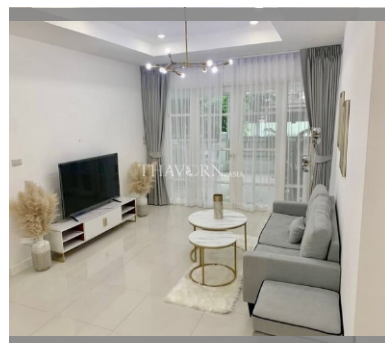

House For sale 3 bedroom 250 m² with land 318 m² in Ruen Pisa Village, Pattaya

฿ 5,450,000

UNIT PARAMETERS:

UID	HS-4922
type	3 bedroom
size	250 m²
floors	1
quality	not chosen
transfer fee payer	Seller 50/ Buyer 50

VILLAGE PARAMETERS:

district	East Pattaya
built in	2015