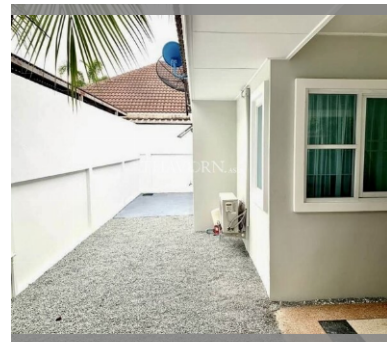

House For sale 3 bedroom 250 m² with land 318 m² in Ruen Pisa Village, Pattaya

฿ 6,010,000

UNIT PARAMETERS:

UID	HS-4922
type	3 bedroom
size	250 m²
floors	1
view	city view

VILLAGE PARAMETERS:

district	East Pattaya
built in	2015