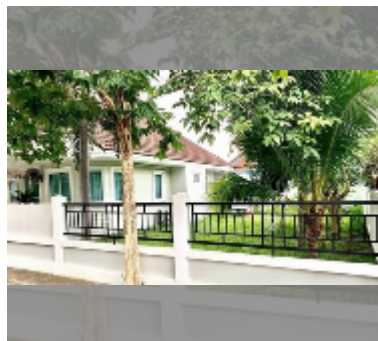

House For sale 3 bedroom 250 m² with land 318 m² in Ruen Pisa Village, Pattaya

฿ 4,750,000

UNIT PARAMETERS:

UID	HS-4922
type	3 bedroom
size	250 m ²
floors	1

VILLAGE PARAMETERS:

district	East Pattaya
built in	2015