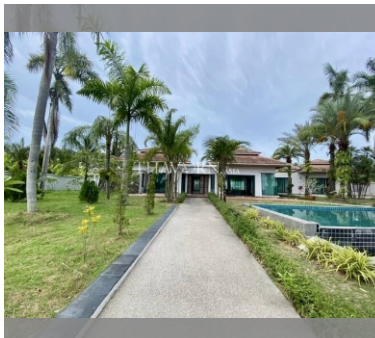

House For sale 5 bedroom 350 m² with land 2000 m² , Pattaya

฿ 16,830,000

UNIT PARAMETERS:

UID	HS-4920
type	5 bedroom
size	350 m²
floors	1
view	city view
transfer cost	
transfer fee payer	50/50
additional cost	

VILLAGE PARAMETERS: