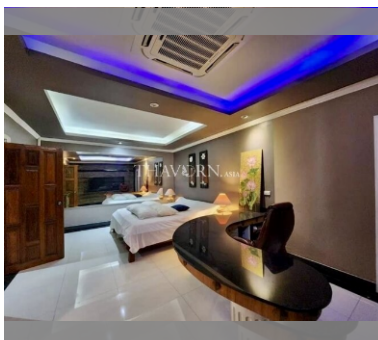

House For sale 4 bedroom 345 m² with land 520 m² in Pattaya Land and House, Pattaya

฿ 5,660,000

UNIT PARAMETERS:

UID	HS-4919
type	4 bedroom
size	345 m²
floors	1
view	city view
transfer fee payer	50/50

VILLAGE PARAMETERS:

district	East Pattaya
built in	1997