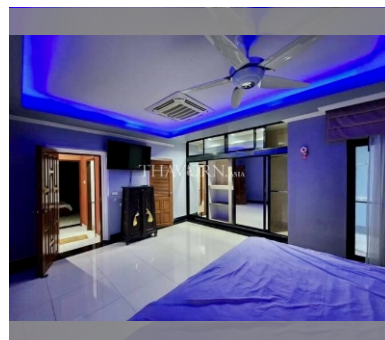

House For sale 4 bedroom 345 m² with land 520 m² in Pattaya Land and House, Pattaya

฿ 5,660,000

UNIT PARAMETERS:

UID	HS-4919
type	4 bedroom
size	345 m²
floors	1
view	city view
transfer fee payer	50/50

VILLAGE PARAMETERS:

district	East Pattaya
built in	1997