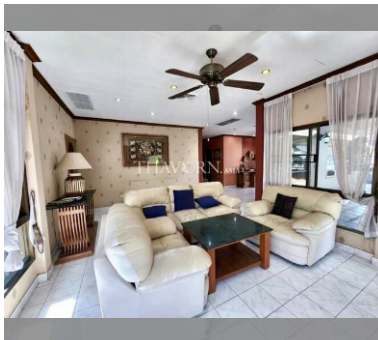

House For sale 4 bedroom 345 m² with land 520 m² in Pattaya Land and House, Pattaya

฿ 5,660,000

UNIT PARAMETERS:

UID	HS-4919
type	4 bedroom
size	345 m²
floors	1
view	city view
transfer cost	
transfer fee payer	50/50
additional cost	

VILLAGE PARAMETERS:

district	East Pattaya
built in	1997