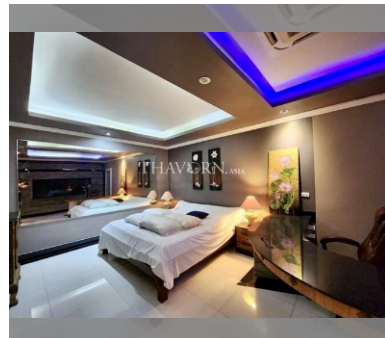

House For sale 4 bedroom 345 m² with land 520 m² in Pattaya Land and House, Pattaya

฿ 5,660,000

UNIT PARAMETERS:

UID	HS-4919
type	4 bedroom
size	345 m²
floors	1
view	city view
transfer fee payer	50/50

VILLAGE PARAMETERS:

district	East Pattaya
built in	1997