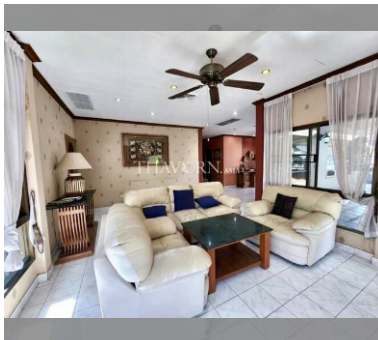

House For sale 4 bedroom 345 m² with land 520 m² in Pattaya Land and House, Pattaya

฿ 5,660,000

UNIT PARAMETERS:

UID	HS-4919
type	4 bedroom
size	345 m²
floors	1
view	city view
transfer fee payer	50/50

VILLAGE PARAMETERS:

district	East Pattaya
built in	1997