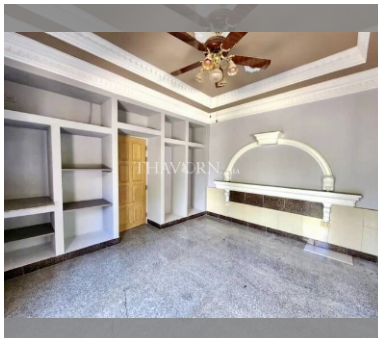

House For sale 4 bedroom 345 m² with land 520 m² in Pattaya Land and House, Pattaya

฿ 5,660,000

UNIT PARAMETERS:

UID	HS-4919
type	4 bedroom
size	345 m²
floors	1
view	city view
transfer fee payer	50/50

VILLAGE PARAMETERS:

district	East Pattaya
built in	1997