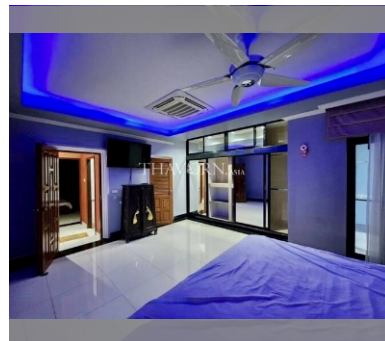

House For sale 4 bedroom 345 m² with land 520 m² in Pattaya Land and House, Pattaya

฿ 5,660,000

UNIT PARAMETERS:

UID	HS-4919
type	4 bedroom
size	345 m²
floors	1
view	city view
transfer cost	
transfer fee payer	50/50
additional cost	

VILLAGE PARAMETERS:

district	East Pattaya
built in	1997