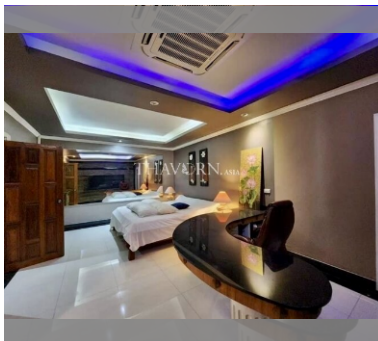

House For sale 4 bedroom 345 m² with land 520 m² in Pattaya Land and House, Pattaya

฿ 5,660,000

UNIT PARAMETERS:

UID	HS-4919
type	4 bedroom
size	345 m²
floors	1
view	city view
transfer cost	
transfer fee payer	50/50
additional cost	

VILLAGE PARAMETERS:

district	East Pattaya
built in	1997