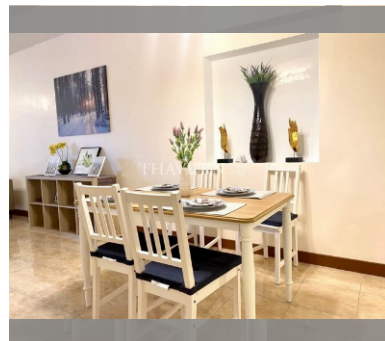

House For sale 5 bedroom 250 m² with land 212 m² in Grand T.W. Home 2, Pattaya

฿ 6,320,000

UNIT PARAMETERS:

UID HS-4918

type 5 bedroom

size 250 m²

floors 2

view city view

transfer cost

transfer fee payer 50/50

additional cost

VILLAGE PARAMETERS:

district Central Pattaya

built in 2009