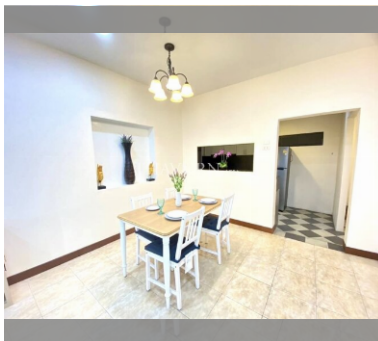

House For sale 5 bedroom 250 m² with land 212 m² in Grand T.W. Home 2, Pattaya

฿ 6,320,000

UNIT PARAMETERS:

UID HS-4918

type 5 bedroom

size 250 m²

floors 2

view city view

transfer cost

transfer fee payer 50/50

additional cost

VILLAGE PARAMETERS:

district Central Pattaya

built in 2009