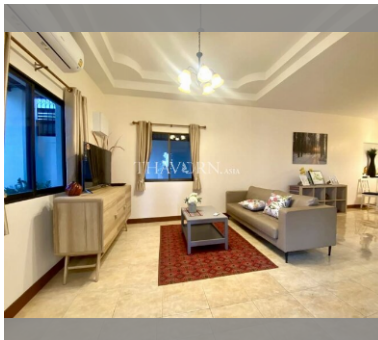

House For sale 5 bedroom 250 m² with land 212 m² in Grand T.W. Home 2, Pattaya

฿ 6,320,000

UNIT PARAMETERS:

UID HS-4918

type 5 bedroom

size 250 m²

floors 2

view city view

transfer cost

transfer fee payer 50/50

additional cost

VILLAGE PARAMETERS:

district Central Pattaya

built in 2009