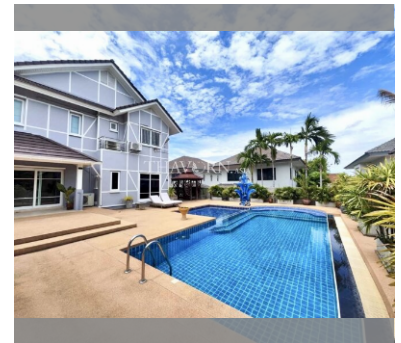

House For sale 5 bedroom 600 m² with land 668 m² in Central Park Hillside, Pattaya

Welcome to your dream home in the heart of Central Park Hillside, Pattaya! This stunning 4-bedroom house offers an expansive 668 m² of living space, perfectly situated on a generous 600 m² plot. Priced at 19,000,000, this fully furnished gem is a rare find in the highly sought-after area of East Pattaya. Spread across two floors, this beautiful home is designed for comfort and luxury. Every corner of the house is thoughtfully furnished, ensuring you can move in with ease and start enjoying your new lifestyle from day one. Whether you're hosting a dinner party or enjoying a quiet evening with family, this home provides the perfect backdrop for all your moments. Nestled in the serene Central Park Hillside, you'll enjoy the perfect balance ...

฿ 21,420,000

UNIT PARAMETERS:

UID	HS-4917
type	5 bedroom
size	600 m ²
floors	2

VILLAGE PARAMETERS:

district	East Pattaya
built in	2009

details