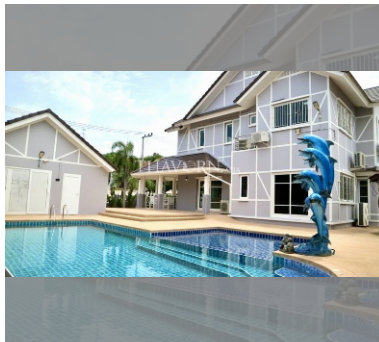

House For sale 5 bedroom 600 m² with land 668 m² in Central Park Hillside, Pattaya

฿ 21,420,000

UNIT PARAMETERS:

UID	HS-4917
type	5 bedroom
size	600 m ²
floors	2
quality	not chosen
transfer fee payer	Seller 50/ Buyer 50

VILLAGE PARAMETERS:

district	East Pattaya
built in	2009

details