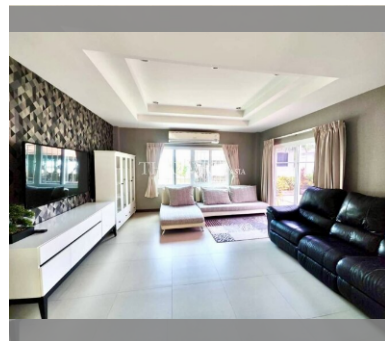

House For sale 5 bedroom 600 m² with land 668 m² in Central Park Hillside, Pattaya

฿ 21,420,000

UNIT PARAMETERS:

UID	HS-4917
type	5 bedroom
size	600 m²
floors	2
quality	not chosen
transfer fee payer	Seller 50/ Buyer 50

VILLAGE PARAMETERS:

district	East Pattaya
built in	2009