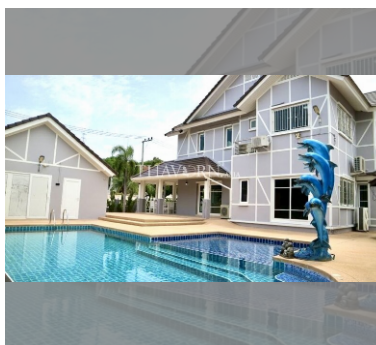

House For sale 5 bedroom 600 m² with land 668 m² in Central Park Hillside, Pattaya

Welcome to your dream home in the heart of Central Park Hillside, Pattaya! This stunning 4-bedroom house offers an expansive 668 m² of living space, perfectly situated on a generous 600 m² plot. Priced at 19,000,000, this fully furnished gem is a rare find in the highly sought-after area of East Pattaya. Spread across two floors, this beautiful home is designed for comfort and luxury. Every corner of the house is thoughtfully furnished, ensuring you can move in with ease and start enjoying your new lifestyle from day one. Whether you're hosting a dinner party or enjoying a quiet evening with family, this home provides the perfect backdrop for all your moments. Nestled in the serene Central Park Hillside, you'll enjoy the perfect balance ...

฿ 21,420,000

UNIT PARAMETERS:

UID	HS-4917
type	5 bedroom
size	600 m ²
floors	2

VILLAGE PARAMETERS:

district	East Pattaya
built in	2009

details