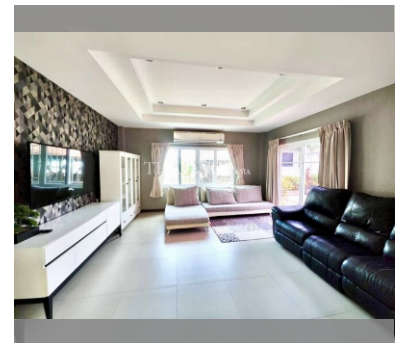

House For sale 5 bedroom 600 m² with land 668 m² in Central Park Hillside, Pattaya

Welcome to your dream home in the heart of Central Park Hillside, Pattaya! This stunning 4-bedroom house offers an expansive 668 m² of living space, perfectly situated on a generous 600 m² plot. Priced at 19,000,000, this fully furnished gem is a rare find in the highly sought-after area of East Pattaya. Spread across two floors, this beautiful home is designed for comfort and luxury. Every corner of the house is thoughtfully furnished, ensuring you can move in with ease and start enjoying your new lifestyle from day one. Whether you're hosting a dinner party or enjoying a quiet evening with family, this home provides the perfect backdrop for all your moments. Nestled in the serene Central Park Hillside, you'll enjoy the perfect balance ...

฿ 21,420,000

UNIT PARAMETERS:

UID	HS-4917
type	5 bedroom
size	600 m ²
floors	2

VILLAGE PARAMETERS:

district	East Pattaya
built in	2009

details