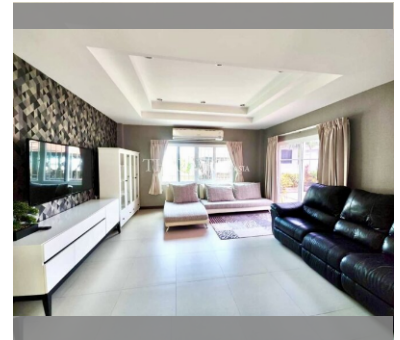

House For sale 5 bedroom 600 m² with land 668 m² in Central Park Hillside, Pattaya

฿ 21,000,000

UNIT PARAMETERS:

UID	HS-4917
type	5 bedroom
size	600 m²
floors	2
quality	not chosen
transfer fee payer	Seller 50/ Buyer 50

VILLAGE PARAMETERS:

district	East Pattaya
built in	2009