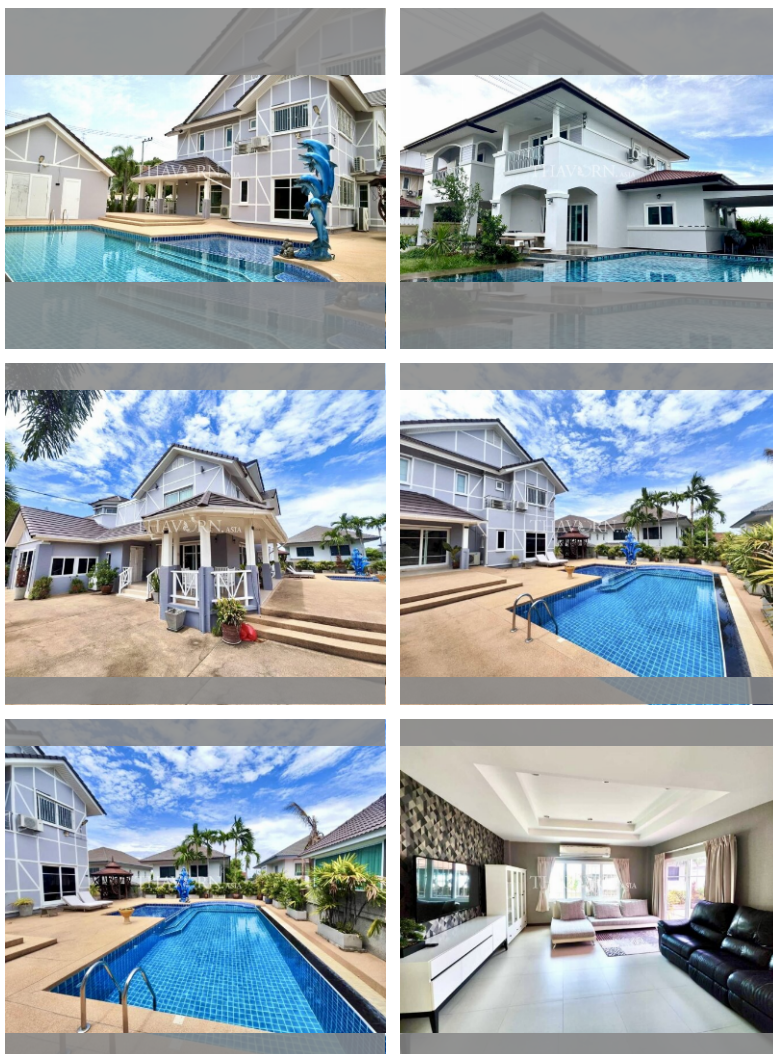

House For sale 5 bedroom 600 m² with land 668 m² in Central Park Hillside, Pattaya

Welcome to your dream home in the heart of Central Park Hillside, Pattaya! This stunning 4-bedroom house offers an expansive 668 m² of living space, perfectly situated on a generous 600 m² plot. Priced at 19,000,000, this fully furnished gem is a rare find in the highly sought-after area of East Pattaya. Spread across two floors, this beautiful home is designed for comfort and luxury. Every corner of the house is thoughtfully furnished, ensuring you can move in with ease and start enjoying your new lifestyle from day one. Whether you're hosting a dinner party or enjoying a quiet evening with family, this home provides the perfect backdrop for all your moments. Nestled in the serene Central Park Hillside, you'll enjoy the perfect balance ...

฿ 21,420,000

UNIT PARAMETERS:

UID	HS-4917
type	5 bedroom
size	600 m ²
floors	2

VILLAGE PARAMETERS:

district	East Pattaya
built in	2009

details