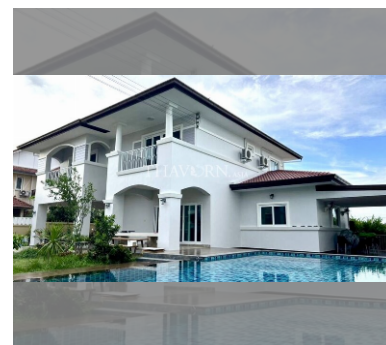

House For sale 5 bedroom 600 m² with land 668 m² in Central Park Hillside, Pattaya

Welcome to your dream home in the heart of Central Park Hillside, Pattaya! This stunning 4-bedroom house offers an expansive 668 m² of living space, perfectly situated on a generous 600 m² plot. Priced at 19,000,000, this fully furnished gem is a rare find in the highly sought-after area of East Pattaya. Spread across two floors, this beautiful home is designed for comfort and luxury. Every corner of the house is thoughtfully furnished, ensuring you can move in with ease and start enjoying your new lifestyle from day one. Whether you're hosting a dinner party or enjoying a quiet evening with family, this home provides the perfect backdrop for all your moments. Nestled in the serene Central Park Hillside, you'll enjoy the perfect balance ...

฿ 21,420,000

UNIT PARAMETERS:

UID	HS-4917
type	5 bedroom
size	600 m ²
floors	2

VILLAGE PARAMETERS:

district	East Pattaya
built in	2009

details