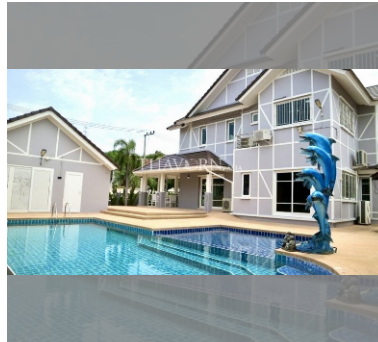

House For sale 5 bedroom 600 m² with land 668 m² in Central Park Hillside, Pattaya

฿ 21,000,000

UNIT PARAMETERS:

UID	HS-4917
type	5 bedroom
size	600 m ²
floors	2
quality	not chosen
transfer fee payer	Seller 50/ Buyer 50

VILLAGE PARAMETERS:

district	East Pattaya
built in	2009

details