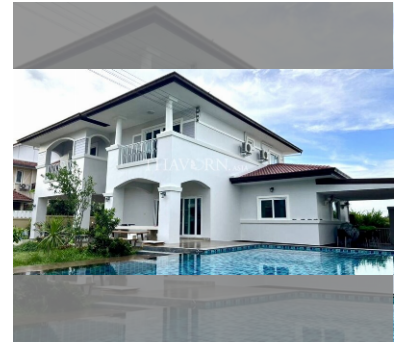

House For sale 5 bedroom 600 m² with land 668 m² in Central Park Hillside, Pattaya

฿ 21,000,000

UNIT PARAMETERS:

UID	HS-4917
type	5 bedroom
size	600 m ²
floors	2
quality	not chosen
transfer fee payer	Seller 50/ Buyer 50

VILLAGE PARAMETERS:

district	East Pattaya
built in	2009

details