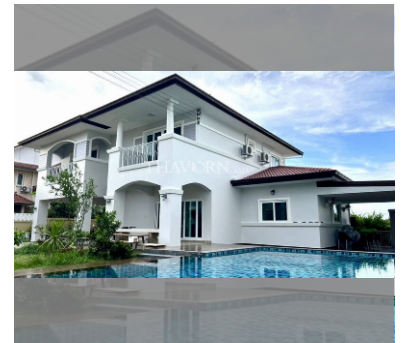

House For sale 5 bedroom 600 m² with land 668 m² in Central Park Hillside, Pattaya

Welcome to your dream home in the heart of Central Park Hillside, Pattaya! This stunning 4-bedroom house offers an expansive 668 m² of living space, perfectly situated on a generous 600 m² plot. Priced at 19,000,000, this fully furnished gem is a rare find in the highly sought-after area of East Pattaya. Spread across two floors, this beautiful home is designed for comfort and luxury. Every corner of the house is thoughtfully furnished, ensuring you can move in with ease and start enjoying your new lifestyle from day one. Whether you're hosting a dinner party or enjoying a quiet evening with family, this home provides the perfect backdrop for all your moments. Nestled in the serene Central Park Hillside, you'll enjoy the perfect balance ...

฿ 21,420,000

UNIT PARAMETERS:

UID	HS-4917
type	5 bedroom
size	600 m ²
floors	2

VILLAGE PARAMETERS:

district	East Pattaya
built in	2009

details