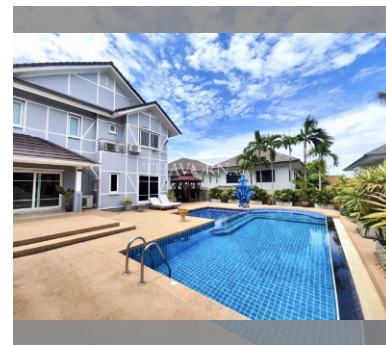

House For sale 5 bedroom 600 m² with land 668 m² in Central Park Hillside, Pattaya

Welcome to your dream home in the heart of Central Park Hillside, Pattaya! This stunning 4-bedroom house offers an expansive 668 m² of living space, perfectly situated on a generous 600 m² plot. Priced at 19,000,000, this fully furnished gem is a rare find in the highly sought-after area of East Pattaya. Spread across two floors, this beautiful home is designed for comfort and luxury. Every corner of the house is thoughtfully furnished, ensuring you can move in with ease and start enjoying your new lifestyle from day one. Whether you're hosting a dinner party or enjoying a quiet evening with family, this home provides the perfect backdrop for all your moments. Nestled in the serene Central Park Hillside, you'll enjoy the perfect balance ...

฿ 21,420,000

UNIT PARAMETERS:

UID	HS-4917
type	5 bedroom
size	600 m ²
floors	2

VILLAGE PARAMETERS:

district	East Pattaya
built in	2009

details