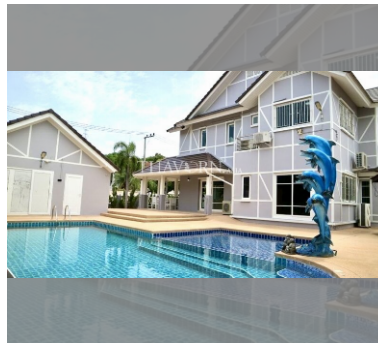

House For sale 5 bedroom 600 m² with land 668 m² in Central Park Hillside, Pattaya

Welcome to your dream home in the heart of Central Park Hillside, Pattaya! This stunning 4-bedroom house offers an expansive 668 m² of living space, perfectly situated on a generous 600 m² plot. Priced at 19,000,000, this fully furnished gem is a rare find in the highly sought-after area of East Pattaya. Spread across two floors, this beautiful home is designed for comfort and luxury. Every corner of the house is thoughtfully furnished, ensuring you can move in with ease and start enjoying your new lifestyle from day one. Whether you're hosting a dinner party or enjoying a quiet evening with family, this home provides the perfect backdrop for all your moments. Nestled in the serene Central Park Hillside, you'll enjoy the perfect balance ...

฿ 21,420,000

UNIT PARAMETERS:

UID	HS-4917
type	5 bedroom
size	600 m ²
floors	2

VILLAGE PARAMETERS:

district	East Pattaya
built in	2009

details