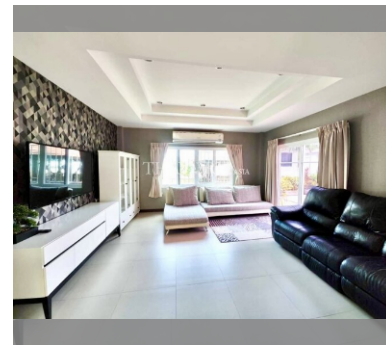

House For sale 5 bedroom 600 m² with land 668 m² in Central Park Hillside, Pattaya

Welcome to your dream home in the heart of Central Park Hillside, Pattaya! This stunning 4-bedroom house offers an expansive 668 m² of living space, perfectly situated on a generous 600 m² plot. Priced at 19,000,000, this fully furnished gem is a rare find in the highly sought-after area of East Pattaya. Spread across two floors, this beautiful home is designed for comfort and luxury. Every corner of the house is thoughtfully furnished, ensuring you can move in with ease and start enjoying your new lifestyle from day one. Whether you're hosting a dinner party or enjoying a quiet evening with family, this home provides the perfect backdrop for all your moments. Nestled in the serene Central Park Hillside, you'll enjoy the perfect balance ...

฿ 21,420,000

UNIT PARAMETERS:

UID	HS-4917
type	5 bedroom
size	600 m ²
floors	2

VILLAGE PARAMETERS:

district	East Pattaya
built in	2009

details