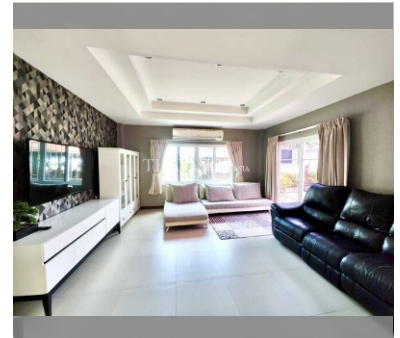

House For sale 5 bedroom 600 m² with land 668 m² in Central Park Hillside, Pattaya

฿ 21,000,000

UNIT PARAMETERS:

UID	HS-4917
type	5 bedroom
size	600 m²
floors	2
quality	not chosen
transfer fee payer	Seller 50/ Buyer 50

VILLAGE PARAMETERS:

district	East Pattaya
built in	2009