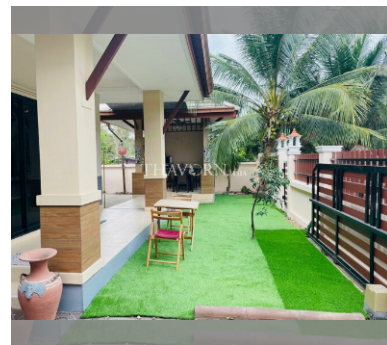

House For sale 3 bedroom 150 m² with land 256 m² in Baan Dusit Pattaya View, Pattaya

Welcome to your dream home in the heart of Pattaya! Nestled in the serene Baan Dusit Pattaya View community, this charming 2-bedroom house offers 150 square meters of comfortable living space on a generous 256 square meter plot. Step inside and be greeted by a fully furnished interior that blends style and functionality, making it easy to move in and start enjoying your new home right away. The single-story layout ensures convenience and accessibility for all ages. Located in the tranquil Huay Yai district, you'll appreciate the peaceful surroundings while still being just a short drive away from the vibrant city life of Pattaya. Whether you're looking for a permanent residence or a vacation getaway, this property is perfectly suited to ...

฿ 4,500,000

UNIT PARAMETERS:

| | |
|--------|--------------------|
| UID | HS-4916 |
| type | 3 bedroom |
| size | 150 m ² |
| floors | 1 |
| view | city view |

VILLAGE PARAMETERS:

| | |
|----------|----------|
| district | Huay Yai |
| built in | 2015 |