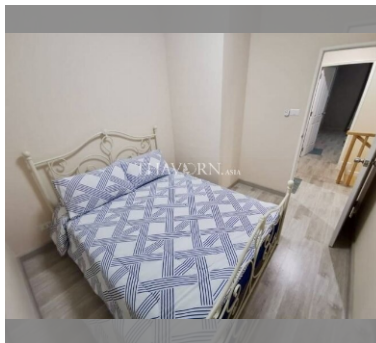

House For sale 3 bedroom 86 m² with land 125 m² in Bristol Park, Pattaya

Welcome to your dream home in the heart of Bristol Park, Pattaya! This charming two-bedroom house offers 86 square meters of comfortable living space, perfectly situated on a 125 square meter plot. Nestled in the serene Huai Yai district, this fully furnished gem is ready for you to move in and start making memories. Imagine waking up in a beautifully furnished home, where every detail has been thoughtfully curated for your comfort. With two spacious floors, you'll have plenty of room to entertain guests or simply relax in your cozy sanctuary. The open and inviting layout makes it easy to envision hosting family dinners or enjoying a quiet evening with a good book. Priced at just ฿3,360,000, this property represents incredible value in a ...

฿ 3,360,000

UNIT PARAMETERS:

UID	HS-4914
type	3 bedroom
size	86 m ²
floors	2

VILLAGE PARAMETERS:

district	Huay Yai
buildings	299
built in	2019

details