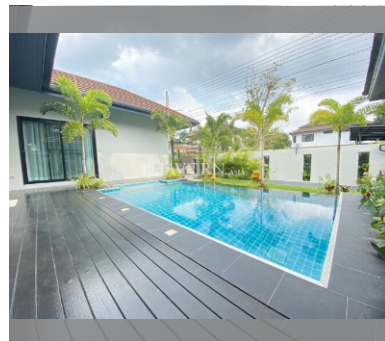

House For sale 4 bedroom 220 m² with land 90 wa² , Pattaya

฿ 9,950,000

UNIT PARAMETERS:

UID	HS-4911
type	4 bedroom
size	220 m ²
floors	1
view	garden view

VILLAGE PARAMETERS:

details