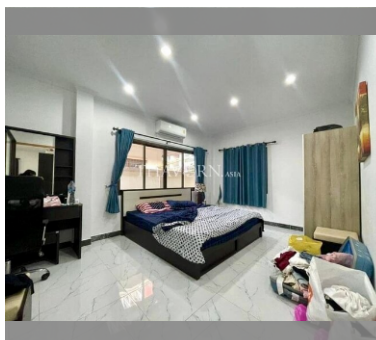

House For sale 3 bedroom 250 m² with land 270 m² in Adare Garden, Pattaya

฿ 6,020,000

UNIT PARAMETERS:

UID	HS-4907
type	3 bedroom
size	250 m ²
floors	1
view	city view

VILLAGE PARAMETERS:

district	Jomtien
floors	1
built in	2006