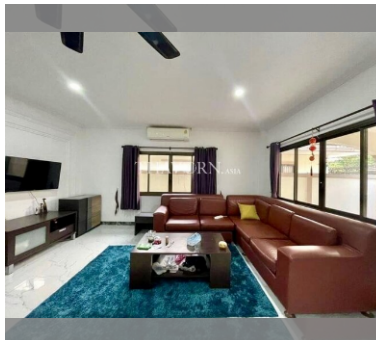

House For sale 3 bedroom 250 m² with land 270 m² in Adare Garden, Pattaya

฿ 6,020,000

UNIT PARAMETERS:

UID	HS-4907
type	3 bedroom
size	250 m ²
floors	1
view	city view

VILLAGE PARAMETERS:

district	Jomtien
floors	1
built in	2006