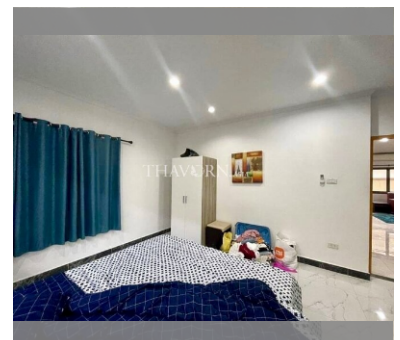

House For sale 3 bedroom 250 m² with land 270 m² in Adare Garden, Pattaya

฿ 6,020,000

UNIT PARAMETERS:

UID	HS-4907
type	3 bedroom
size	250 m ²
floors	1
view	city view

VILLAGE PARAMETERS:

district	Jomtien
floors	1
built in	2006