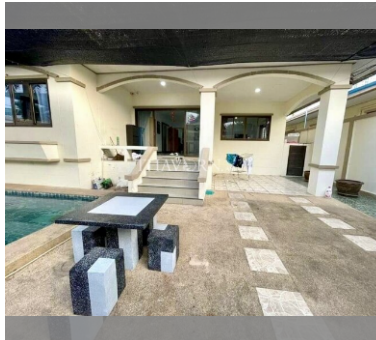

House For sale 3 bedroom 250 m² with land 270 m² in Adare Garden, Pattaya

฿ 6,020,000

UNIT PARAMETERS:

UID	HS-4907
type	3 bedroom
size	250 m ²
floors	1
view	city view

VILLAGE PARAMETERS:

district	Jomtien
floors	1
built in	2006