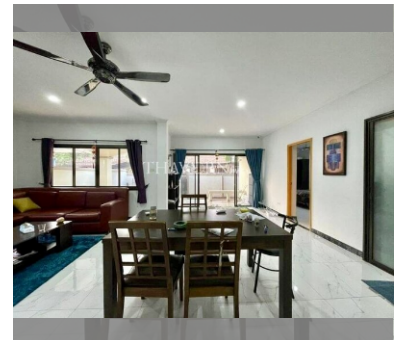

House For sale 3 bedroom 250 m² with land 270 m² in Adare Garden, Pattaya

฿ 6,020,000

UNIT PARAMETERS:

UID	HS-4907
type	3 bedroom
size	250 m ²
floors	1
view	city view

VILLAGE PARAMETERS:

district	Jomtien
floors	1
built in	2006