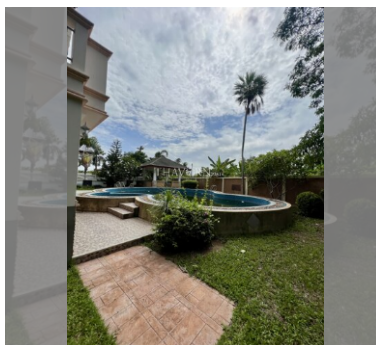

House For sale 3 bedroom 1000 m² with land 350 m² in Baan Dusit, Pattaya

Welcome to your dream home in the heart of Pattaya! Nestled in the serene Baan Dusit area, this stunning two-bedroom house offers the perfect blend of luxury and comfort. Spanning a generous 1000 square meters, this property is situated on a 350 square meter plot, providing ample space for both indoor and outdoor living. Step inside and be greeted by fully furnished interiors that exude elegance and style. With two floors of thoughtfully designed living space, this home is perfect for those who appreciate quality and attention to detail. Whether you're entertaining guests or enjoying a quiet evening at home, this property provides the ideal setting. Located in the desirable Na Jomtien district, you'll enjoy the tranquility of a residentialia...

฿ 13,500,000

UNIT PARAMETERS:

UID	HS-4872
type	3 bedroom
size	1000 m ²
floors	2
view	garden view
quality	not chosen
transfer cost	
transfer fee payer	Company
additional cost	

VILLAGE PARAMETERS:

district	Na Jomtien
floors	1-2