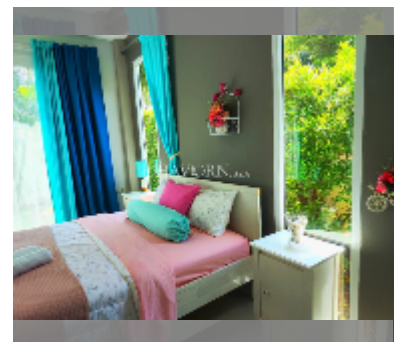

House For sale 2 bedroom 107 m² with land 428 m² in Mountain Village, Pattaya

฿ 5,970,000

UNIT PARAMETERS:

UID	HS-4856
type	2 bedroom
size	107 m²
view	garden view
floors	1
online viewing	yes

VILLAGE PARAMETERS:

district	Bang Saray