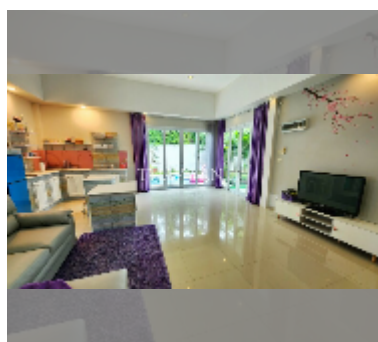

House For sale 2 bedroom 107 m² with land 428 m² in Mountain Village, Pattaya

฿ 5,970,000

UNIT PARAMETERS:

UID	HS-4856
type	2 bedroom
size	107 m²
view	garden view
floors	1
online viewing	yes

VILLAGE PARAMETERS:

district	Bang Saray