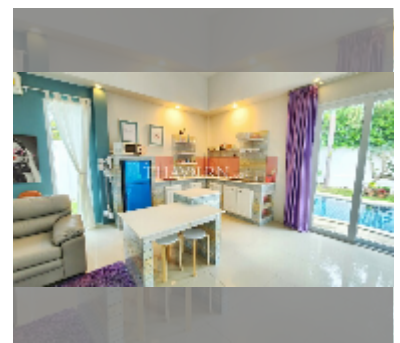

House For sale 2 bedroom 107 m² with land 428 m² in Mountain Village, Pattaya

฿ 5,970,000

UNIT PARAMETERS:

UID	HS-4856
type	2 bedroom
size	107 m²
view	garden view
floors	1
online viewing	yes

VILLAGE PARAMETERS:

district	Bang Saray