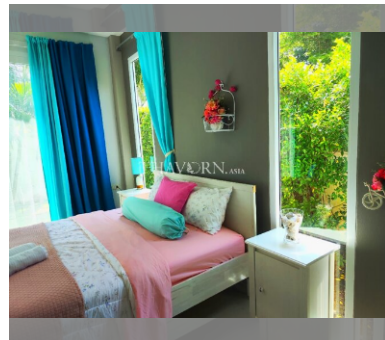

House For sale 2 bedroom 107 m² with land 428 m² in Mountain Village, Pattaya

฿ 5,970,000

UNIT PARAMETERS:

UID	HS-4856
type	2 bedroom
size	107 m²
floors	1
view	garden view
quality	not chosen

VILLAGE PARAMETERS:

district	Bang Saray