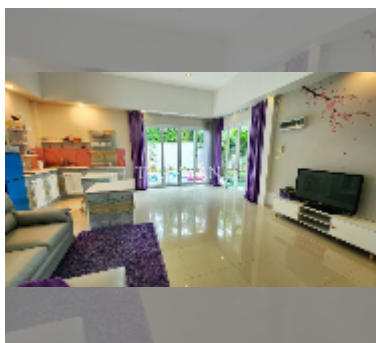

House For sale 2 bedroom 107 m² with land 428 m² in Mountain Village, Pattaya

฿ 5,970,000

UNIT PARAMETERS:

UID	HS-4856
type	2 bedroom
size	107 m²
view	garden view
floors	1
online viewing	yes

VILLAGE PARAMETERS:

district	Bang Saray