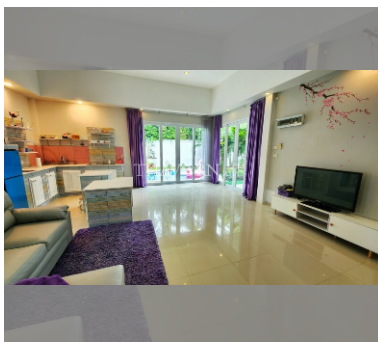

House For sale 2 bedroom 107 m² with land 428 m² in Mountain Village, Pattaya

Discover the charm of Mountain Village in the serene district of Bang Saray, Pattaya, where this delightful 1-bedroom house awaits you. Spanning a generous 107 square meters, this fully furnished home offers a cozy yet spacious retreat. Set on a substantial 428 square meter plot, you'll have plenty of room to enjoy the tranquility and beauty of your surroundings. Perfect for those seeking a peaceful lifestyle, this single-story home combines comfort and convenience. Whether you're relaxing indoors or exploring the expansive outdoor space, you'll find this property to be a perfect sanctuary. Priced at ฿5,970,000, this home is an excellent investment for those looking to enjoy the best of Pattaya living. Don't miss out on the opportunity to...

฿ 5,970,000

UNIT PARAMETERS:

UID	HS-4856
type	2 bedroom
size	107 m²
floors	1
view	garden view

VILLAGE PARAMETERS:

district	Bang Saray