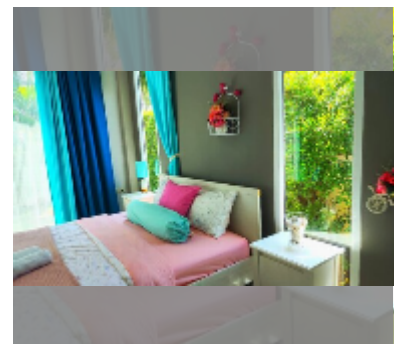

House For sale 2 bedroom 107 m² with land 428 m² in Mountain Village, Pattaya

฿ 5,970,000

UNIT PARAMETERS:

UID	HS-4856
type	2 bedroom
size	107 m²
view	garden view
floors	1
online viewing	yes

VILLAGE PARAMETERS:

district	Bang Saray