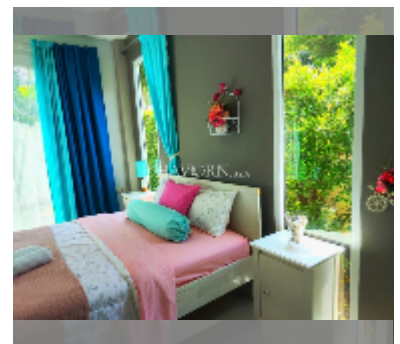

House For sale 2 bedroom 107 m² with land 428 m² in Mountain Village, Pattaya

฿ 5,970,000

UNIT PARAMETERS:

UID	HS-4856
type	2 bedroom
size	107 m²
view	garden view
floors	1
online viewing	yes

VILLAGE PARAMETERS:

district	Bang Saray