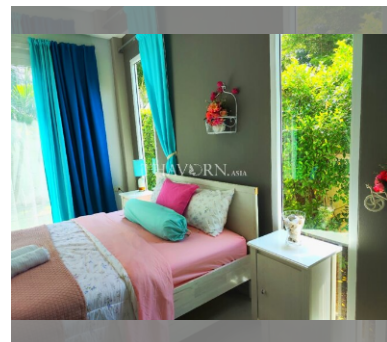

House For sale 2 bedroom 107 m² with land 428 m² in Mountain Village, Pattaya

Discover the charm of Mountain Village in the serene district of Bang Saray, Pattaya, where this delightful 1-bedroom house awaits you. Spanning a generous 107 square meters, this fully furnished home offers a cozy yet spacious retreat. Set on a substantial 428 square meter plot, you'll have plenty of room to enjoy the tranquility and beauty of your surroundings. Perfect for those seeking a peaceful lifestyle, this single-story home combines comfort and convenience. Whether you're relaxing indoors or exploring the expansive outdoor space, you'll find this property to be a perfect sanctuary. Priced at ฿5,970,000, this home is an excellent investment for those looking to enjoy the best of Pattaya living. Don't miss out on the opportunity to...

฿ 5,970,000

UNIT PARAMETERS:

UID	HS-4856
type	2 bedroom
size	107 m²
floors	1
view	garden view

VILLAGE PARAMETERS:

district	Bang Saray