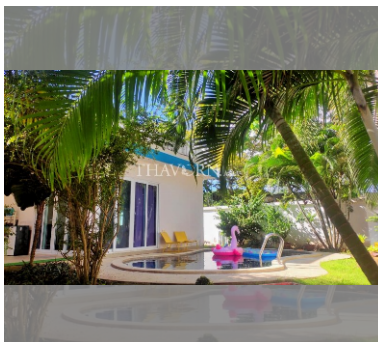

House For sale 2 bedroom 107 m² with land 428 m² in Mountain Village, Pattaya

Discover the charm of Mountain Village in the serene district of Bang Saray, Pattaya, where this delightful 1-bedroom house awaits you. Spanning a generous 107 square meters, this fully furnished home offers a cozy yet spacious retreat. Set on a substantial 428 square meter plot, you'll have plenty of room to enjoy the tranquility and beauty of your surroundings. Perfect for those seeking a peaceful lifestyle, this single-story home combines comfort and convenience. Whether you're relaxing indoors or exploring the expansive outdoor space, you'll find this property to be a perfect sanctuary. Priced at ฿5,970,000, this home is an excellent investment for those looking to enjoy the best of Pattaya living. Don't miss out on the opportunity to...

฿ 5,970,000

UNIT PARAMETERS:

UID	HS-4856
type	2 bedroom
size	107 m²
floors	1
view	garden view

VILLAGE PARAMETERS:

district	Bang Saray