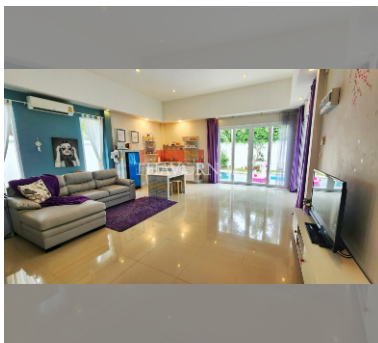

House For sale 2 bedroom 107 m² with land 428 m² in Mountain Village, Pattaya

Discover the charm of Mountain Village in the serene district of Bang Saray, Pattaya, where this delightful 1-bedroom house awaits you. Spanning a generous 107 square meters, this fully furnished home offers a cozy yet spacious retreat. Set on a substantial 428 square meter plot, you'll have plenty of room to enjoy the tranquility and beauty of your surroundings. Perfect for those seeking a peaceful lifestyle, this single-story home combines comfort and convenience. Whether you're relaxing indoors or exploring the expansive outdoor space, you'll find this property to be a perfect sanctuary. Priced at ฿5,970,000, this home is an excellent investment for those looking to enjoy the best of Pattaya living. Don't miss out on the opportunity to...

฿ 5,970,000

UNIT PARAMETERS:

UID	HS-4856
type	2 bedroom
size	107 m²
floors	1
view	garden view

VILLAGE PARAMETERS:

district	Bang Saray