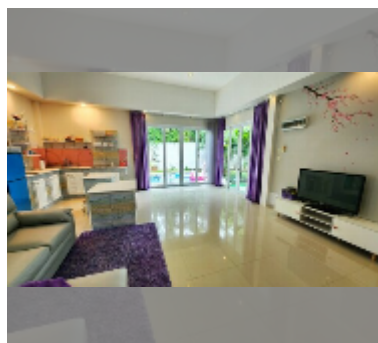

House For sale 2 bedroom 107 m² with land 428 m² in Mountain Village, Pattaya

฿ 5,970,000

UNIT PARAMETERS:

UID	HS-4856
type	2 bedroom
size	107 m²
view	garden view
floors	1
online viewing	yes

VILLAGE PARAMETERS:

district	Bang Saray