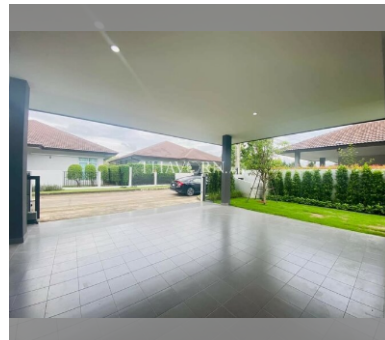

House For sale 3 bedroom 190 m² with land 414 m² in Baan Panalee, Pattaya

฿ 9,000,000

UNIT PARAMETERS:

UID HS-4473

type 3 bedroom

size 190 m²

floors 1

view garden view

transfer cost

transfer fee payer 50/50

additional cost

VILLAGE PARAMETERS:

district Huay Yai

floors 1