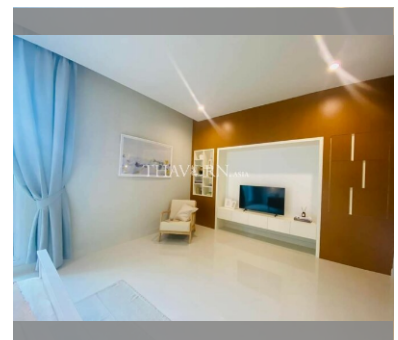

House For sale 3 bedroom 190 m² with land 414 m² in Baan Panalee, Pattaya

฿ 9,000,000

UNIT PARAMETERS:

UID	HS-4473
type	3 bedroom
size	190 m²
floors	1
view	garden view
transfer fee payer	50/50

VILLAGE PARAMETERS:

district	Huay Yai
floors	1