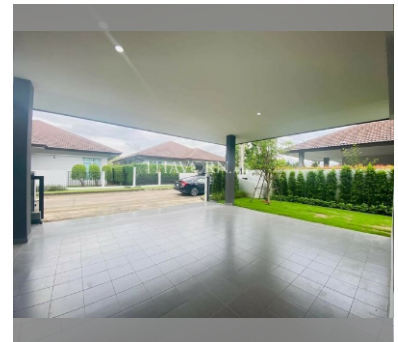

House For sale 3 bedroom 190 m² with land 414 m² in Baan Panalee, Pattaya

฿ 9,000,000

UNIT PARAMETERS:

UID	HS-4473
type	3 bedroom
size	190 m²
floors	1
view	garden view
transfer fee payer	50/50

VILLAGE PARAMETERS:

district	Huay Yai
floors	1