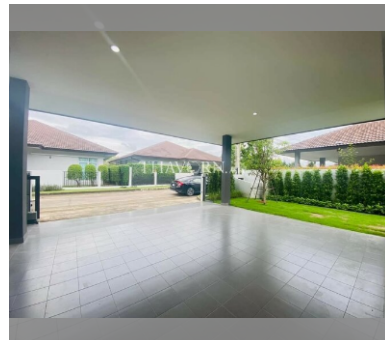

House For sale 3 bedroom 190 m² with land 414 m² in Baan Panalee, Pattaya

฿ 9,000,000

UNIT PARAMETERS:

UID	HS-4473
type	3 bedroom
size	190 m²
floors	1
view	garden view
transfer fee payer	50/50

VILLAGE PARAMETERS:

district	Huay Yai
floors	1