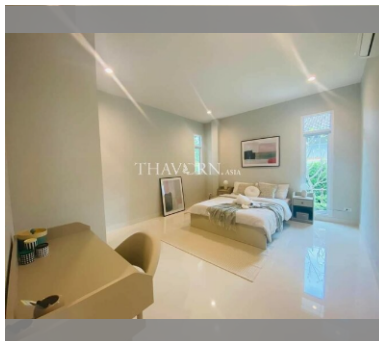

House For sale 3 bedroom 190 m² with land 414 m² in Baan Panalee, Pattaya

฿ 9,000,000

UNIT PARAMETERS:

UID HS-4473

type 3 bedroom

size 190 m²

floors 1

view garden view

transfer cost

transfer fee payer 50/50

additional cost

VILLAGE PARAMETERS:

district Huay Yai

floors 1