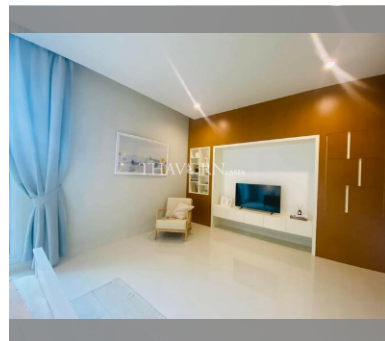

House For sale 3 bedroom 190 m² with land 414 m² in Baan Panalee, Pattaya

฿ 9,000,000

UNIT PARAMETERS:

UID HS-4473

type 3 bedroom

size 190 m²

floors 1

view garden view

transfer cost

transfer fee payer 50/50

additional cost

VILLAGE PARAMETERS:

district Huay Yai

floors 1