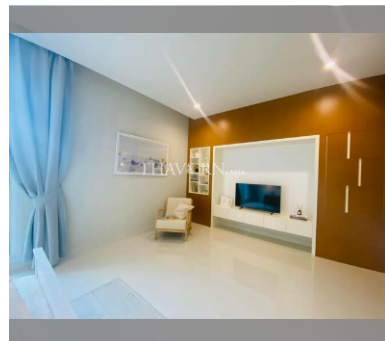

House For sale 3 bedroom 190 m² with land 414 m² in Baan Panalee, Pattaya

฿ 9,000,000

UNIT PARAMETERS:

UID	HS-4473
type	3 bedroom
size	190 m²
floors	1
view	garden view
transfer fee payer	50/50

VILLAGE PARAMETERS:

district	Huay Yai
floors	1