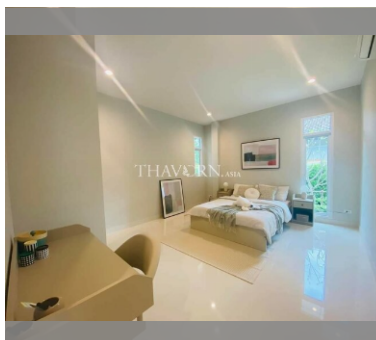

House For sale 3 bedroom 190 m² with land 414 m² in Baan Panalee, Pattaya

฿ 9,000,000

UNIT PARAMETERS:

UID	HS-4473
type	3 bedroom
size	190 m²
floors	1
view	garden view
transfer fee payer	50/50

VILLAGE PARAMETERS:

district	Huay Yai
floors	1