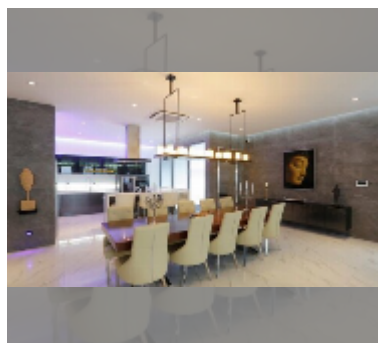

House For sale 6 bedroom 620 m² with land 750 m² , Pattaya

฿ 95,000,000

UNIT PARAMETERS:

UID	HS-4105
type	6 bedroom
size	620 m ²
view	city view
floors	3
online viewing	yes

PROJECT PARAMETERS:

[details](#)