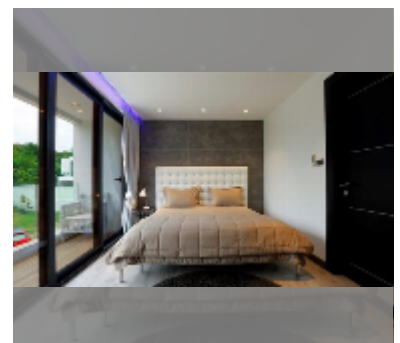

House For sale 6 bedroom 620 m² with land 750 m² , Pattaya

฿ 95,000,000

UNIT PARAMETERS:

UID	HS-4105
type	6 bedroom
size	620 m ²
view	city view
floors	3
online viewing	yes

PROJECT PARAMETERS:

[details](#)