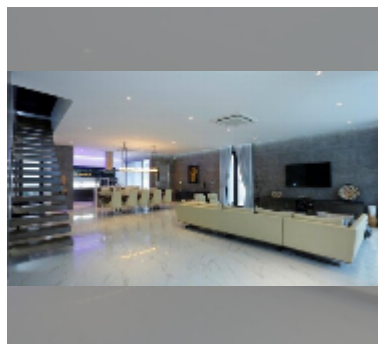

House For sale 6 bedroom 620 m² with land 750 m² , Pattaya

฿ 95,000,000

UNIT PARAMETERS:

UID	HS-4105
type	6 bedroom
size	620 m ²
view	city view
floors	3
online viewing	yes

PROJECT PARAMETERS:

[details](#)