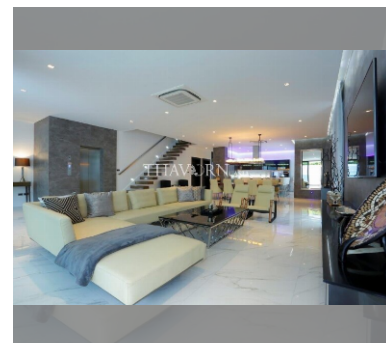

House For sale 6 bedroom 620 m² with land 750 m² , Pattaya

฿ 95,000,000

UNIT PARAMETERS:

UID	HS-4105
type	6 bedroom
size	620 m²
floors	3
view	city view
transfer fee payer	Buyer and seller 50/50

VILLAGE PARAMETERS: