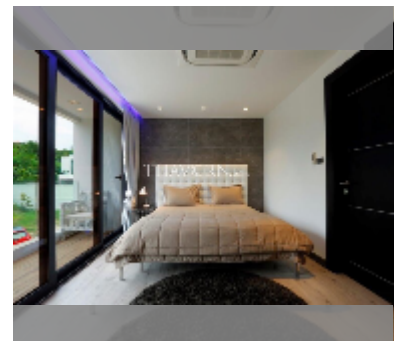

House For sale 6 bedroom 620 m² with land 750 m² , Pattaya

฿ 95,000,000

UNIT PARAMETERS:

UID	HS-4105
type	6 bedroom
size	620 m²
view	city view
floors	3
online viewing	yes

PROJECT PARAMETERS: