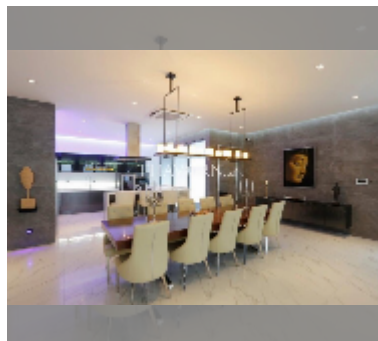

House For sale 6 bedroom 620 m² with land 750 m² , Pattaya

฿ 95,000,000

UNIT PARAMETERS:

UID	HS-4105
type	6 bedroom
size	620 m²
view	city view
floors	3
online viewing	yes

PROJECT PARAMETERS: