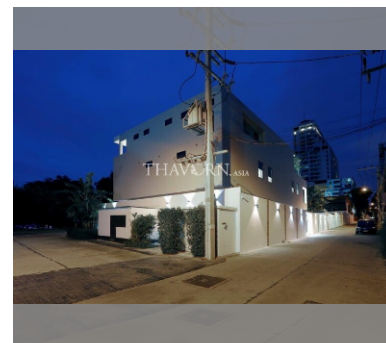

House For sale 6 bedroom 620 m² with land 750 m² , Pattaya

฿ 95,000,000

UNIT PARAMETERS:

UID	HS-4105
type	6 bedroom
size	620 m²
floors	3
view	city view
transfer fee payer	Buyer and seller 50/50

VILLAGE PARAMETERS: