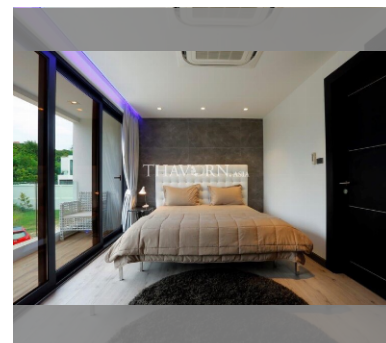

House For sale 6 bedroom 620 m² with land 750 m² , Pattaya

฿ 95,000,000

UNIT PARAMETERS:

UID	HS-4105
type	6 bedroom
size	620 m²
floors	3
view	city view
transfer fee payer	Buyer and seller 50/50

VILLAGE PARAMETERS: