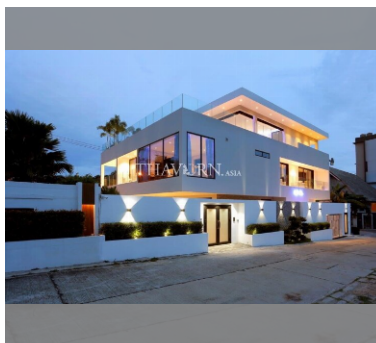

House For sale 6 bedroom 620 m² with land 750 m² , Pattaya

฿ 95,000,000

UNIT PARAMETERS:

UID	HS-4105
type	6 bedroom
size	620 m²
floors	3
view	city view
transfer fee payer	Buyer and seller 50/50

VILLAGE PARAMETERS: