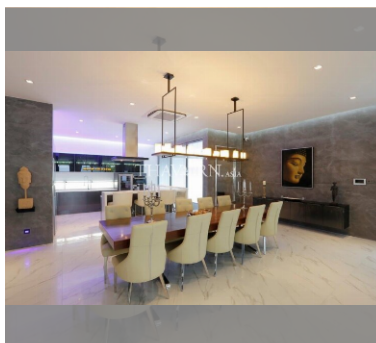

House For sale 6 bedroom 620 m² with land 750 m² , Pattaya

฿ 95,000,000

UNIT PARAMETERS:

UID	HS-4105
type	6 bedroom
size	620 m²
floors	3
view	city view
transfer fee payer	Buyer and seller 50/50

VILLAGE PARAMETERS: