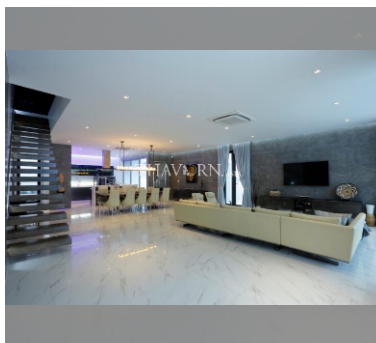

House For sale 6 bedroom 620 m² with land 750 m² , Pattaya

฿ 95,000,000

UNIT PARAMETERS:

UID	HS-4105
type	6 bedroom
size	620 m²
floors	3
view	city view
transfer fee payer	Buyer and seller 50/50

VILLAGE PARAMETERS: