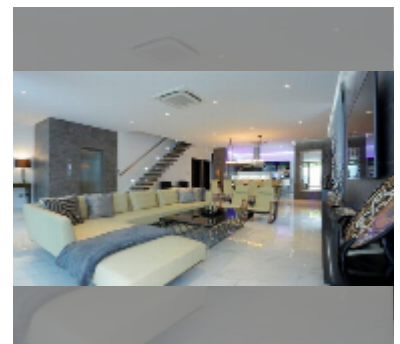

House For sale 6 bedroom 620 m² with land 750 m² , Pattaya

฿ 95,000,000

UNIT PARAMETERS:

UID	HS-4105
type	6 bedroom
size	620 m ²
view	city view
floors	3
online viewing	yes

PROJECT PARAMETERS:

[details](#)