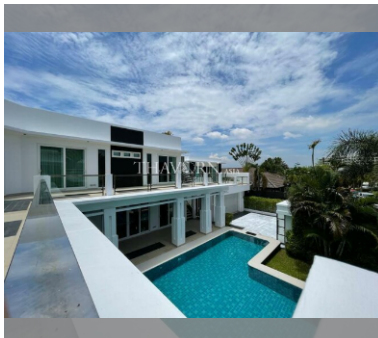

House For sale 5 bedroom 650 m² with land 1000 m² in Palm Oasis, Pattaya

฿ 40,000,000

UNIT PARAMETERS:

UID	HS-3550
type	5 bedroom
size	650 m²
floors	2
view	garden view
quality	not chosen
transfer fee payer	Seller and buyer 50/50

VILLAGE PARAMETERS:

district	Jomtien
floors	2
built in	2012