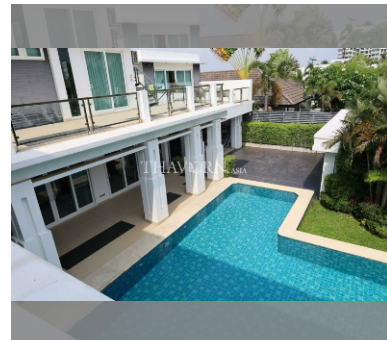

House For sale 5 bedroom 650 m² with land 1000 m² in Palm Oasis, Pattaya

฿ 40,000,000

UNIT PARAMETERS:

UID	HS-3550
type	5 bedroom
size	650 m²
floors	2
view	garden view
quality	not chosen
transfer fee payer	Seller and buyer 50/50

VILLAGE PARAMETERS:

district	Jomtien
floors	2
built in	2012