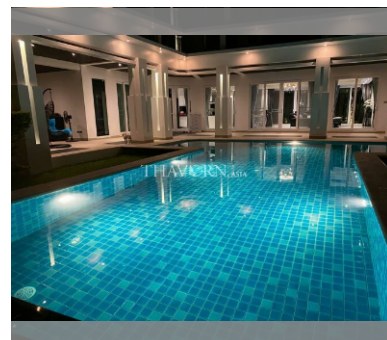

House For sale 5 bedroom 650 m² with land 1000 m² in Palm Oasis, Pattaya

฿ 40,000,000

UNIT PARAMETERS:

UID	HS-3550
type	5 bedroom
size	650 m²
floors	2
view	garden view
quality	not chosen
transfer fee payer	Seller and buyer 50/50

VILLAGE PARAMETERS:

district	Jomtien
floors	2
built in	2012