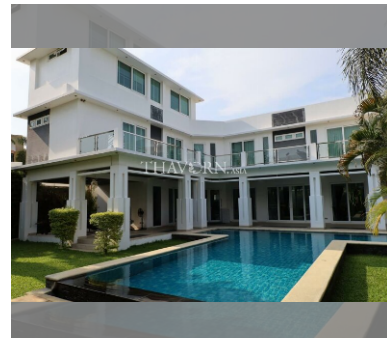

House For sale 5 bedroom 650 m² with land 1000 m² in Palm Oasis, Pattaya

฿ 40,000,000

UNIT PARAMETERS:

UID	HS-3550
type	5 bedroom
size	650 m²
floors	2
view	garden view
quality	not chosen
transfer fee payer	Seller and buyer 50/50

VILLAGE PARAMETERS:

district	Jomtien
floors	2
built in	2012