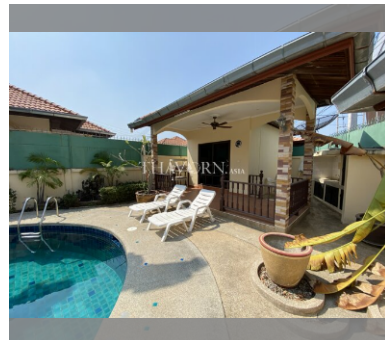

House For sale 4 bedroom 250 m² with land 600 m² , Pattaya

฿ 9,500,000

UNIT PARAMETERS:

UID HS-3426

type 4 bedroom

size 250 m²

floors 1

view pool view

transfer cost

transfer fee payer

additional cost

VILLAGE PARAMETERS: