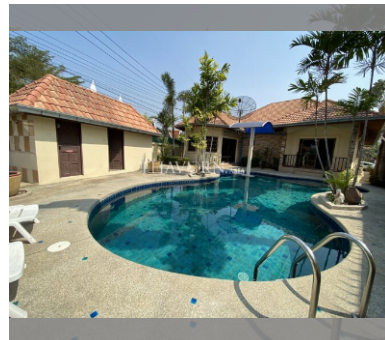

House For sale 4 bedroom 250 m² with land 600 m² , Pattaya

฿ 9,500,000

UNIT PARAMETERS:

UID	HS-3426
type	4 bedroom
size	250 m ²
floors	1
view	pool view

VILLAGE PARAMETERS:

details