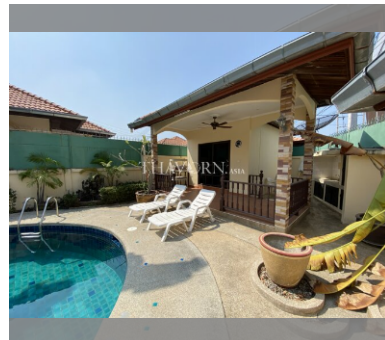

House For sale 4 bedroom 250 m² with land 600 m² , Pattaya

฿ 9,500,000

UNIT PARAMETERS:

UID	HS-3426
type	4 bedroom
size	250 m ²
floors	1
view	pool view

VILLAGE PARAMETERS:

details