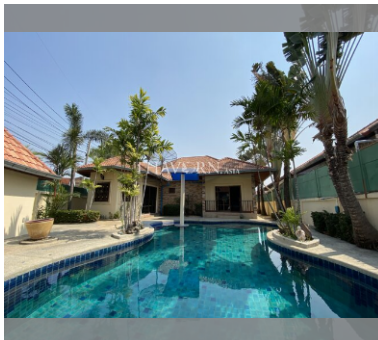

House For sale 4 bedroom 250 m² with land 600 m² , Pattaya

฿ 9,500,000

UNIT PARAMETERS:

UID HS-3426

type 4 bedroom

size 250 m²

floors 1

view pool view

transfer cost

transfer fee payer

additional cost

VILLAGE PARAMETERS: