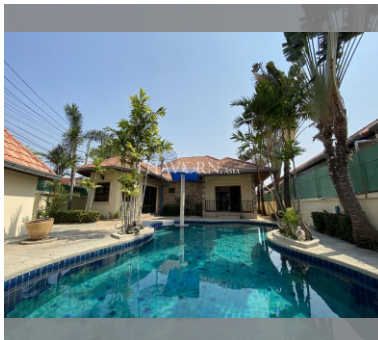

House For sale 4 bedroom 250 m² with land 600 m² , Pattaya

฿ 9,500,000

UNIT PARAMETERS:

UID	HS-3426
type	4 bedroom
size	250 m ²
floors	1
view	pool view

VILLAGE PARAMETERS:

details