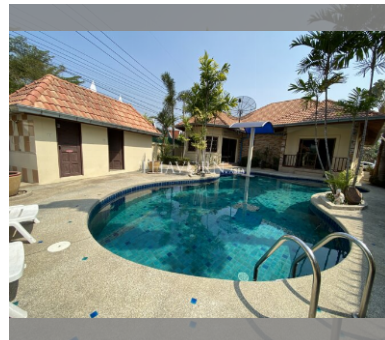

House For sale 4 bedroom 250 m² with land 600 m² , Pattaya

฿ 9,500,000

UNIT PARAMETERS:

UID HS-3426

type 4 bedroom

size 250 m²

floors 1

view pool view

transfer cost

transfer fee payer

additional cost

VILLAGE PARAMETERS: