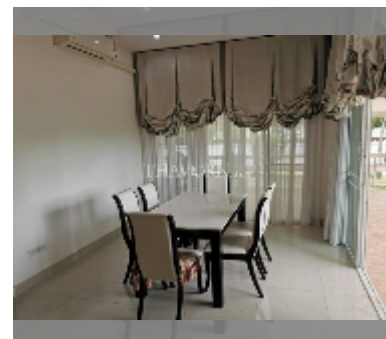

House For sale 3 bedroom 230 m² with land 464 m² in Baan Dusit, Pattaya

฿ 7,000,000

UNIT PARAMETERS:

UID	HS-3404
type	3 bedroom
size	230 m²
view	city view
floors	1

VILLAGE PARAMETERS:

district	Na Jomtien
floors	1-2