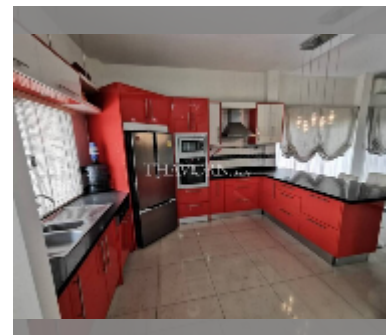

House For sale 3 bedroom 230 m² with land 464 m² in Baan Dusit, Pattaya

฿ 7,000,000

UNIT PARAMETERS:

UID	HS-3404
type	3 bedroom
size	230 m²
view	city view
floors	1

VILLAGE PARAMETERS:

district	Na Jomtien
floors	1-2