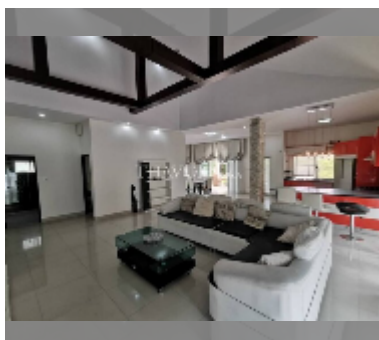

House For sale 3 bedroom 230 m² with land 464 m² in Baan Dusit, Pattaya

฿ 7,000,000

UNIT PARAMETERS:

UID	HS-3404
type	3 bedroom
size	230 m²
view	city view
floors	1

VILLAGE PARAMETERS:

district	Na Jomtien
floors	1-2