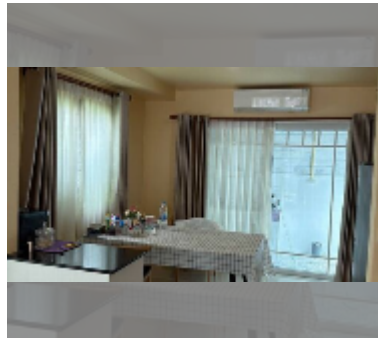

House For rent 3 bedroom 135 m² with land 200 m² in Bristol Park, Pattaya

฿ 22,000

UNIT PARAMETERS:

UID	HR-5518
type	3 bedroom
size	135 m²
view	city view
floors	2
per month	22,000 THB
security deposit	2 months
quality	good
equipment: furniture, household appliances, kitchen appliances, air conditioner, television, washing-machine, refrigerator	

VILLAGE PARAMETERS:

district	Huay Yai
buildings	299
built in	2019