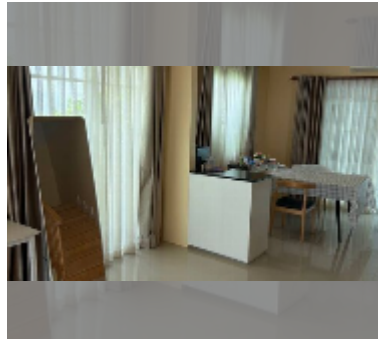

House For rent 3 bedroom 135 m² with land 200 m² in Bristol Park, Pattaya

฿ 22,000

UNIT PARAMETERS:

UID	HR-5518
type	3 bedroom
size	135 m²
view	city view
floors	2
per month	22,000 THB
security deposit	2 months
quality	good
equipment: furniture, household appliances, kitchen appliances, air conditioner, television, washing-machine, refrigerator	

VILLAGE PARAMETERS:

district	Huay Yai
buildings	299
built in	2019