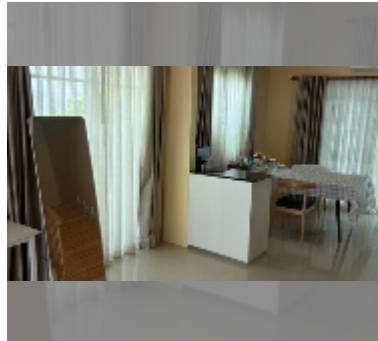

House For rent 3 bedroom 135 m² with land 200 m² in Bristol Park, Pattaya

฿ 22,000

UNIT PARAMETERS:

UID	HR-5518
type	3 bedroom
size	135 m²
view	city view
floors	2
per month	22,000 THB
security deposit	2 months
quality	good
equipment: furniture, household appliances, kitchen appliances, air conditioner, television, washing-machine, refrigerator	

VILLAGE PARAMETERS:

district	Huay Yai
buildings	299
built in	2019