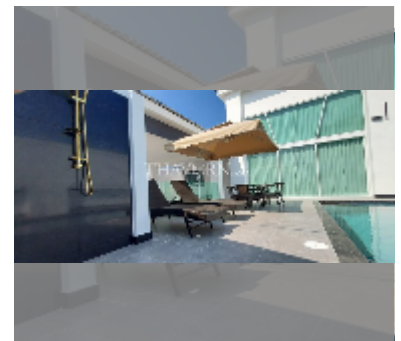

House For rent 6 bedroom 250 m² with land 100 wa² , Pattaya

฿ 140,000

UNIT PARAMETERS:

UID	HR-5396
type	6 bedroom
size	250 m²
view	city view
floors	1
year contract	140,000 THB / month
security deposit	1 month
quality	excellent
equipment: furniture, household appliances, kitchen appliances, air conditioner, internet, television, washing-machine, refrigerator	

PROJECT PARAMETERS: