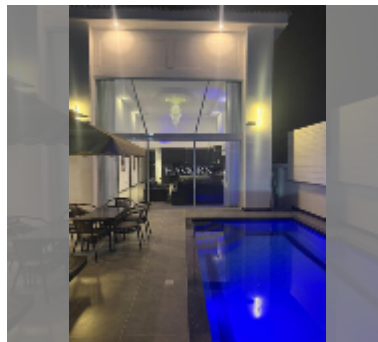

House For rent 6 bedroom 250 m² with land 100 wa² , Pattaya

฿ 140,000

UNIT PARAMETERS:

UID	HR-5396
type	6 bedroom
size	250 m²
view	city view
floors	1
year contract	140,000 THB / month
security deposit	1 month
quality	excellent
equipment: furniture, household appliances, kitchen appliances, air conditioner, internet, television, washing-machine, refrigerator	

PROJECT PARAMETERS: