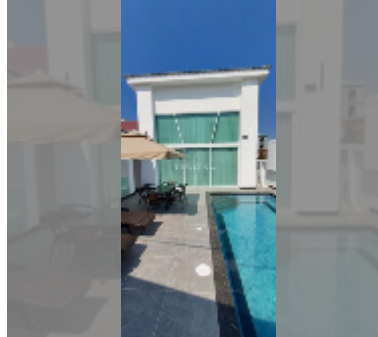

House For rent 6 bedroom 250 m² with land 100 wa² , Pattaya

฿ 140,000

UNIT PARAMETERS:

UID	HR-5396
type	6 bedroom
size	250 m²
view	city view
floors	1
year contract	140,000 THB / month
security deposit	1 month
quality	excellent
equipment: furniture, household appliances, kitchen appliances, air conditioner, internet, television, washing-machine, refrigerator	

PROJECT PARAMETERS: