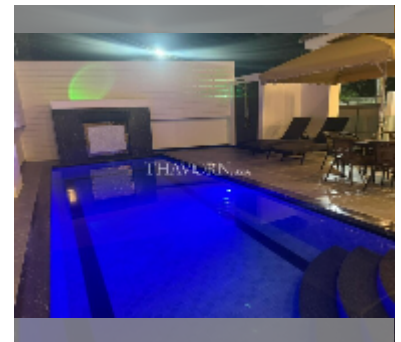

House For rent 6 bedroom 250 m² with land 100 wa² , Pattaya

฿ 140,000

UNIT PARAMETERS:

UID	HR-5396
type	6 bedroom
size	250 m²
view	city view
floors	1
year contract	140,000 THB / month
security deposit	1 month
quality	excellent
equipment: furniture, household appliances, kitchen appliances, air conditioner, internet, television, washing-machine, refrigerator	

PROJECT PARAMETERS: