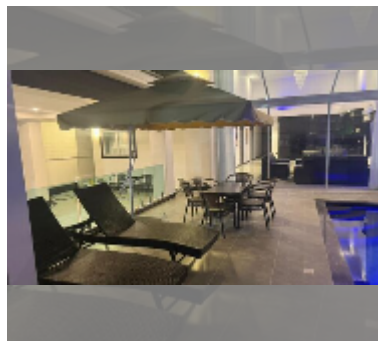

House For rent 6 bedroom 250 m² with land 100 wa² , Pattaya

฿ 140,000

UNIT PARAMETERS:

UID	HR-5396
type	6 bedroom
size	250 m²
view	city view
floors	1
year contract	140,000 THB / month
security deposit	1 month
quality	excellent
equipment: furniture, household appliances, kitchen appliances, air conditioner, internet, television, washing-machine, refrigerator	

PROJECT PARAMETERS: