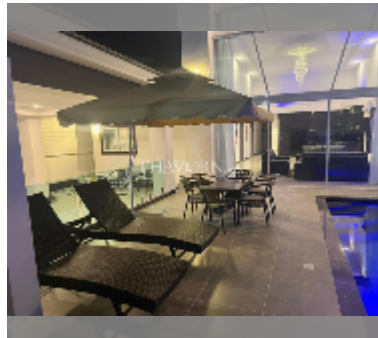

House For rent 6 bedroom 250 m² with land 100 wa² , Pattaya

฿ 140,000

UNIT PARAMETERS:

UID	HR-5396
type	6 bedroom
size	250 m²
view	city view
floors	1
year contract	140,000 THB / month
security deposit	1 month
quality	excellent
equipment: furniture, household appliances, kitchen appliances, air conditioner, internet, television, washing-machine, refrigerator	

PROJECT PARAMETERS: