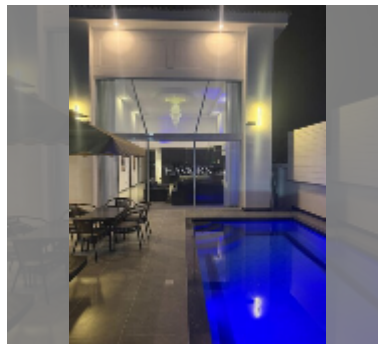

House For rent 6 bedroom 250 m² with land 100 wa² , Pattaya

฿ 140,000

UNIT PARAMETERS:

UID	HR-5396
type	6 bedroom
size	250 m²
view	city view
floors	1
year contract	140,000 THB / month
security deposit	1 month
quality	excellent
equipment: furniture, household appliances, kitchen appliances, air conditioner, internet, television, washing-machine, refrigerator	

PROJECT PARAMETERS: