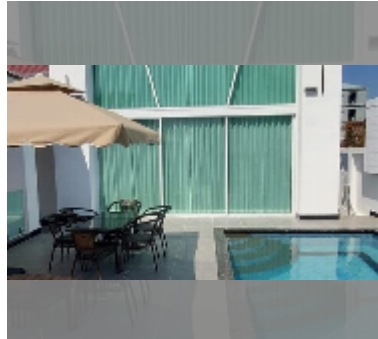

House For rent 6 bedroom 250 m² with land 100 wa² , Pattaya

฿ 140,000

UNIT PARAMETERS:

UID	HR-5396
type	6 bedroom
size	250 m²
view	city view
floors	1
year contract	140,000 THB / month
security deposit	1 month
quality	excellent
equipment: furniture, household appliances, kitchen appliances, air conditioner, internet, television, washing-machine, refrigerator	

PROJECT PARAMETERS: