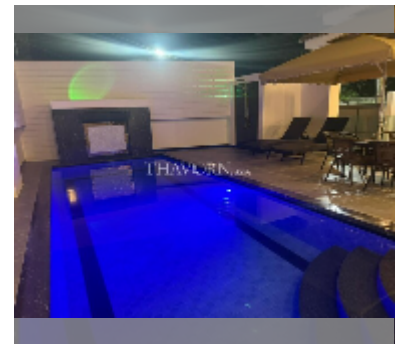

House For rent 6 bedroom 250 m² with land 100 wa² , Pattaya

฿ 140,000

UNIT PARAMETERS:

UID	HR-5396
type	6 bedroom
size	250 m²
view	city view
floors	1
year contract	140,000 THB / month
security deposit	1 month
quality	excellent
equipment: furniture, household appliances, kitchen appliances, air conditioner, internet, television, washing-machine, refrigerator	

PROJECT PARAMETERS: