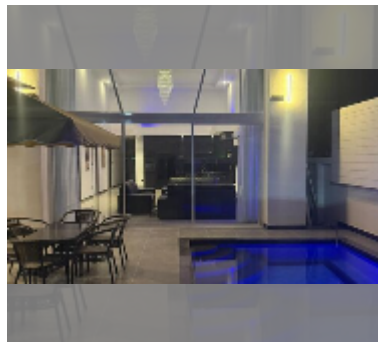

House For rent 6 bedroom 250 m² with land 100 wa² , Pattaya

฿ 140,000

UNIT PARAMETERS:

UID	HR-5396
type	6 bedroom
size	250 m²
view	city view
floors	1
year contract	140,000 THB / month
security deposit	1 month
quality	excellent
equipment: furniture, household appliances, kitchen appliances, air conditioner, internet, television, washing-machine, refrigerator	

PROJECT PARAMETERS: