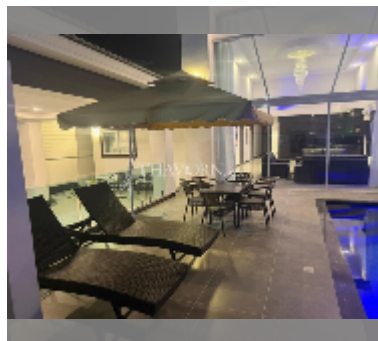

House For rent 6 bedroom 250 m² with land 100 wa² , Pattaya

฿ 140,000

UNIT PARAMETERS:

UID	HR-5396
type	6 bedroom
size	250 m²
view	city view
floors	1
year contract	140,000 THB / month
security deposit	1 month
quality	excellent
equipment: furniture, household appliances, kitchen appliances, air conditioner, internet, television, washing-machine, refrigerator	

PROJECT PARAMETERS: