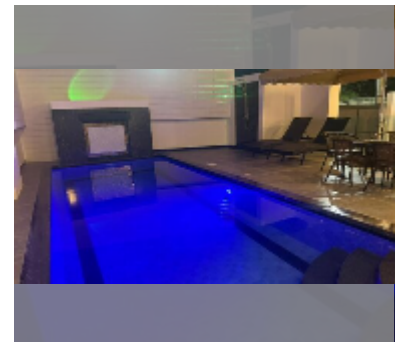

House For rent 6 bedroom 250 m² with land 100 wa² , Pattaya

฿ 140,000

UNIT PARAMETERS:

UID	HR-5396
type	6 bedroom
size	250 m²
view	city view
floors	1
year contract	140,000 THB / month
security deposit	1 month
quality	excellent
equipment: furniture, household appliances, kitchen appliances, air conditioner, internet, television, washing-machine, refrigerator	

PROJECT PARAMETERS: