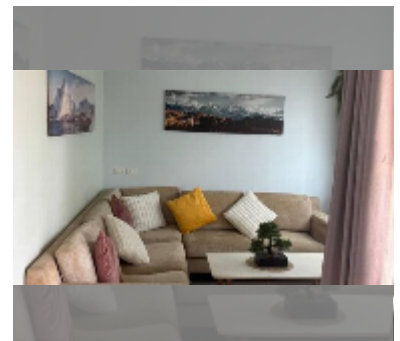

House For rent 3 bedroom 135 m² with land 23 wa² in Bristol Park, Pattaya

฿ 26,000

UNIT PARAMETERS:

UID	HR-5360
type	3 bedroom
size	135 m²
view	city view
floors	2
year contract	26,000 THB / month
security deposit	1 month
quality	good
equipment: furniture, household appliances, kitchen appliances, air conditioner, television, refrigerator	

VILLAGE PARAMETERS:

district	Huay Yai
buildings	299
built in	2019