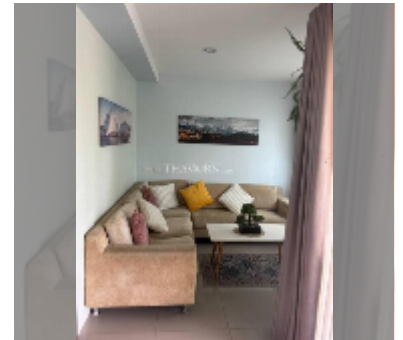

House For rent 3 bedroom 135 m² with land 23 wa² in Bristol Park, Pattaya

฿ 26,000

UNIT PARAMETERS:

UID	HR-5360
type	3 bedroom
size	135 m²
view	city view
floors	2
year contract	26,000 THB / month
security deposit	1 month
quality	good
equipment: furniture, household appliances, kitchen appliances, air conditioner, television, refrigerator	

VILLAGE PARAMETERS:

district	Huay Yai
buildings	299
built in	2019