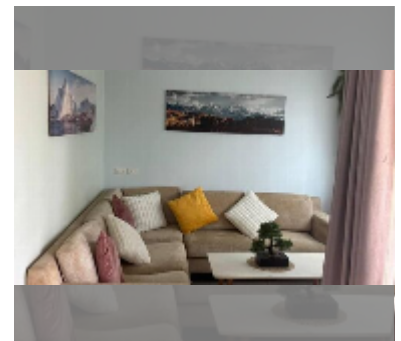

House For rent 3 bedroom 135 m² with land 23 wa² in Bristol Park, Pattaya

฿ 26,000

UNIT PARAMETERS:

UID	HR-5360
type	3 bedroom
size	135 m²
view	city view
floors	2
year contract	26,000 THB / month
security deposit	1 month
quality	good
equipment: furniture, household appliances, kitchen appliances, air conditioner, television, refrigerator	

VILLAGE PARAMETERS:

district	Huay Yai
buildings	299
built in	2019