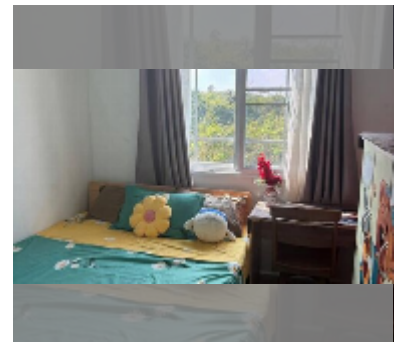

House For rent 3 bedroom 135 m² with land 23 wa² in Bristol Park, Pattaya

฿ 26,000

UNIT PARAMETERS:

UID	HR-5360
type	3 bedroom
size	135 m²
view	city view
floors	2
year contract	26,000 THB / month
security deposit	1 month
quality	good
equipment: furniture, household appliances, kitchen appliances, air conditioner, television, refrigerator	

VILLAGE PARAMETERS:

district	Huay Yai
buildings	299
built in	2019