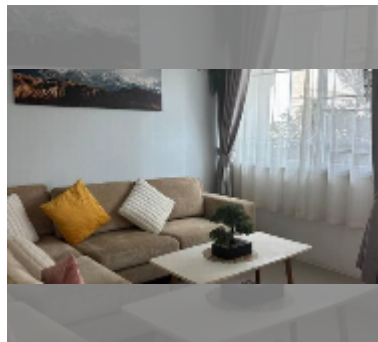

House For rent 3 bedroom 135 m² with land 23 wa² in Bristol Park, Pattaya

฿ 26,000

UNIT PARAMETERS:

UID	HR-5360
type	3 bedroom
size	135 m²
view	city view
floors	2
year contract	26,000 THB / month
security deposit	1 month
quality	good
equipment: furniture, household appliances, kitchen appliances, air conditioner, television, refrigerator	

VILLAGE PARAMETERS:

district	Huay Yai
buildings	299
built in	2019