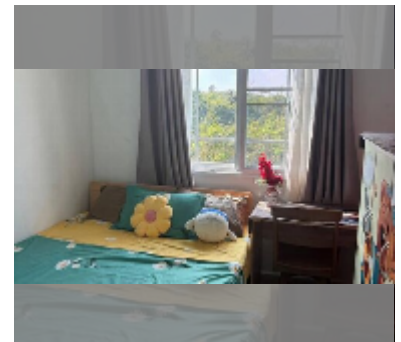

House For rent 3 bedroom 135 m² with land 23 wa² in Bristol Park, Pattaya

฿ 26,000

UNIT PARAMETERS:

UID	HR-5360
type	3 bedroom
size	135 m²
view	city view
floors	2
year contract	26,000 THB / month
security deposit	1 month
quality	good
equipment: furniture, household appliances, kitchen appliances, air conditioner, television, refrigerator	

VILLAGE PARAMETERS:

district	Huay Yai
buildings	299
built in	2019