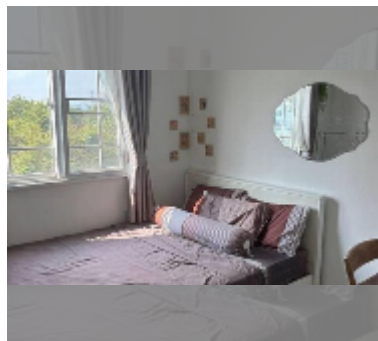

House For rent 3 bedroom 135 m² with land 23 wa² in Bristol Park, Pattaya

฿ 26,000

UNIT PARAMETERS:

UID	HR-5360
type	3 bedroom
size	135 m²
view	city view
floors	2
year contract	26,000 THB / month
security deposit	1 month
quality	good
equipment: furniture, household appliances, kitchen appliances, air conditioner, television, refrigerator	

VILLAGE PARAMETERS:

district	Huay Yai
buildings	299
built in	2019