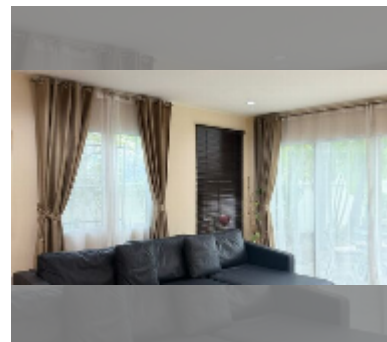

House For rent 3 bedroom 250 m² with land 114 wa² in The Meadows, Pattaya

฿ 60,000

UNIT PARAMETERS:

UID	HR-5189
type	3 bedroom
size	250 m²
view	city view
floors	2
year contract	60,000 THB / month
security deposit	2 months
quality	excellent
equipment: furniture, household appliances, kitchen appliances, air conditioner, internet, television, washing-machine, dishwasher, refrigerator	

VILLAGE PARAMETERS:

district	East Pattaya
built in	2007