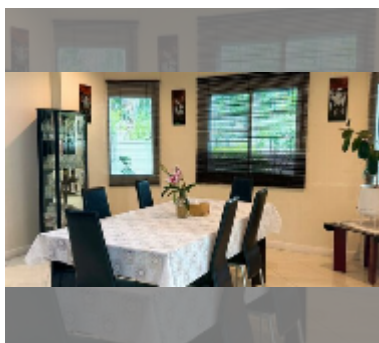

House For rent 3 bedroom 250 m² with land 114 wa² in The Meadows, Pattaya

฿ 60,000

UNIT PARAMETERS:

UID	HR-5189
type	3 bedroom
size	250 m²
view	city view
floors	2
year contract	60,000 THB / month
security deposit	2 months
quality	excellent
equipment: furniture, household appliances, kitchen appliances, air conditioner, internet, television, washing-machine, dishwasher, refrigerator	

VILLAGE PARAMETERS:

district	East Pattaya
built in	2007