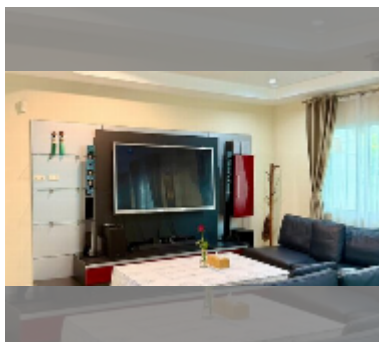

House For rent 3 bedroom 250 m² with land 114 wa² in The Meadows, Pattaya

฿ 60,000

UNIT PARAMETERS:

UID	HR-5189
type	3 bedroom
size	250 m²
view	city view
floors	2
year contract	60,000 THB / month
security deposit	2 months
quality	excellent
equipment: furniture, household appliances, kitchen appliances, air conditioner, internet, television, washing-machine, dishwasher, refrigerator	

VILLAGE PARAMETERS:

district	East Pattaya
built in	2007