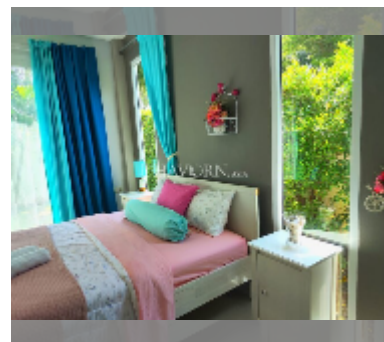

House For rent 2 bedroom 116 m² with land 420 m² in Mountain Village, Pattaya

฿ 30,000

UNIT PARAMETERS:

UID	HR-5166
type	2 bedroom
size	116 m²
view	garden view
floors	1
per month	45,000 THB
year contract	30,000 THB / month
security deposit	1 month
quality	excellent

equipment: furniture, household appliances, kitchen appliances, air conditioner, internet, television, washing-machine, refrigerator

VILLAGE PARAMETERS:

district	East Pattaya