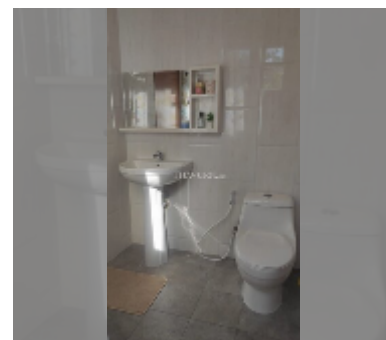

House For rent 2 bedroom 116 m² with land 420 m² in Mountain Village, Pattaya

฿ 30,000

UNIT PARAMETERS:

UID	HR-5166
type	2 bedroom
size	116 m²
view	garden view
floors	1
per month	45,000 THB
year contract	30,000 THB / month
security deposit	1 month
quality	excellent

equipment: furniture, household appliances, kitchen appliances, air conditioner, internet, television, washing-machine, refrigerator

VILLAGE PARAMETERS:

district	East Pattaya