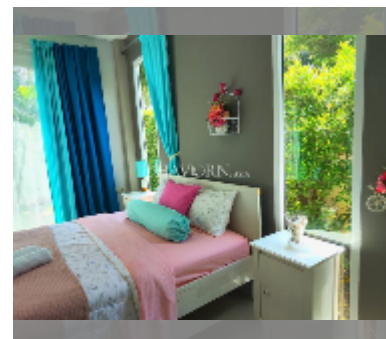

House For rent 2 bedroom 116 m² with land 420 m² in Mountain Village, Pattaya

฿ 30,000

UNIT PARAMETERS:

UID	HR-5166
type	2 bedroom
size	116 m²
view	garden view
floors	1
per month	45,000 THB
year contract	30,000 THB / month
security deposit	1 month
quality	excellent

equipment: furniture, household appliances, kitchen appliances, air conditioner, internet, television, washing-machine, refrigerator

VILLAGE PARAMETERS:

district	East Pattaya