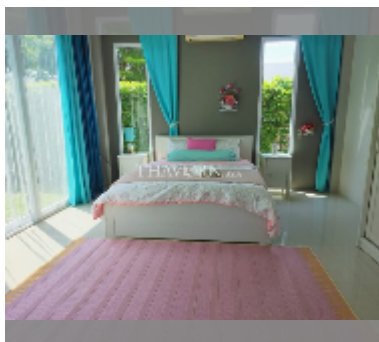

House For rent 2 bedroom 116 m² with land 420 m² in Mountain Village, Pattaya

฿ 30,000

UNIT PARAMETERS:

UID	HR-5166
type	2 bedroom
size	116 m²
view	garden view
floors	1
per month	45,000 THB
year contract	30,000 THB / month
security deposit	1 month
quality	excellent

equipment: furniture, household appliances, kitchen appliances, air conditioner, internet, television, washing-machine, refrigerator

VILLAGE PARAMETERS:

district	East Pattaya