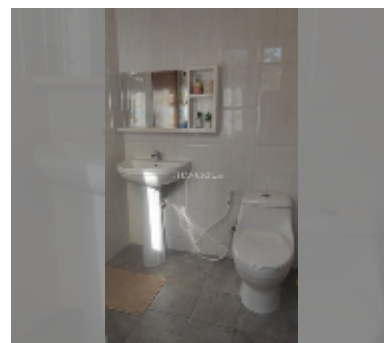

House For rent 2 bedroom 116 m² with land 420 m² in Mountain Village, Pattaya

฿ 30,000

UNIT PARAMETERS:

UID	HR-5166
type	2 bedroom
size	116 m²
view	garden view
floors	1
per month	45,000 THB
year contract	30,000 THB / month
security deposit	1 month
quality	excellent

equipment: furniture, household appliances, kitchen appliances, air conditioner, internet, television, washing-machine, refrigerator

VILLAGE PARAMETERS:

district	East Pattaya