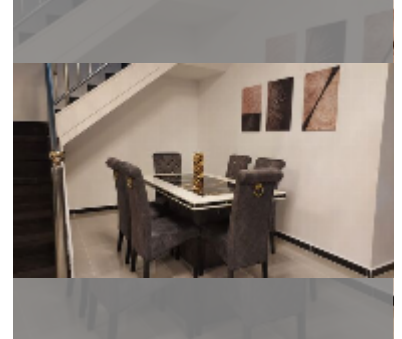

House For rent 6 bedroom 265 m² with land 70 wa² , Pattaya

฿ 150,000

UNIT PARAMETERS:

UID	HR-5145
type	6 bedroom
size	265 m²
view	city view
floors	1
year contract	150,000 THB / month
security deposit	2 months
quality	excellent
equipment: furniture, household appliances, kitchen appliances, air conditioner, television, washing-machine, refrigerator	

PROJECT PARAMETERS: