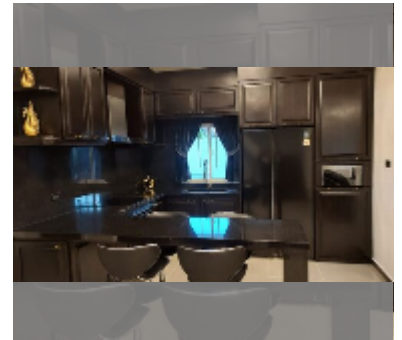

House For rent 6 bedroom 265 m² with land 70 wa² , Pattaya

฿ 150,000

UNIT PARAMETERS:

UID	HR-5145
type	6 bedroom
size	265 m²
view	city view
floors	1
year contract	150,000 THB / month
security deposit	2 months
quality	excellent
equipment: furniture, household appliances, kitchen appliances, air conditioner, television, washing-machine, refrigerator	

PROJECT PARAMETERS: