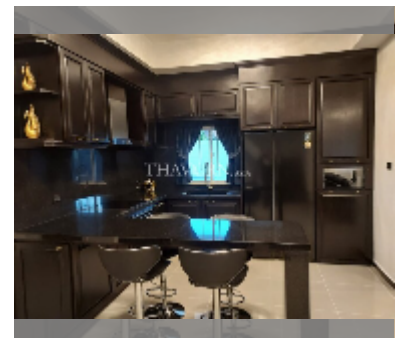

House For rent 6 bedroom 265 m² with land 70 wa² , Pattaya

฿ 150,000

UNIT PARAMETERS:

UID	HR-5145
type	6 bedroom
size	265 m²
view	city view
floors	1
year contract	150,000 THB / month
security deposit	2 months
quality	excellent
equipment: furniture, household appliances, kitchen appliances, air conditioner, television, washing-machine, refrigerator	

PROJECT PARAMETERS: