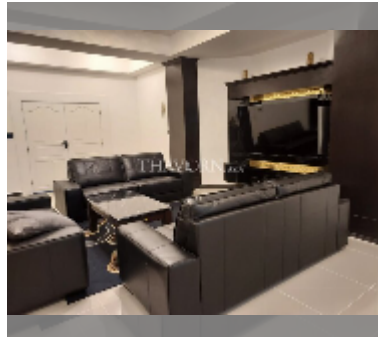

House For rent 6 bedroom 265 m² with land 70 wa² , Pattaya

฿ 150,000

UNIT PARAMETERS:

UID	HR-5145
type	6 bedroom
size	265 m²
view	city view
floors	1
year contract	150,000 THB / month
security deposit	2 months
quality	excellent
equipment: furniture, household appliances, kitchen appliances, air conditioner, television, washing-machine, refrigerator	

PROJECT PARAMETERS: