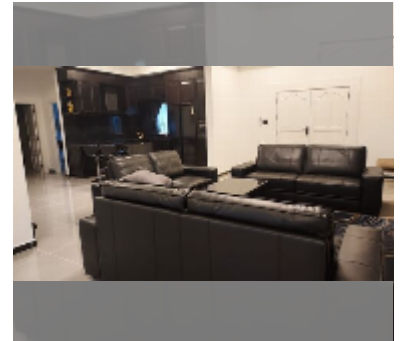

House For rent 6 bedroom 265 m² with land 70 wa² , Pattaya

฿ 150,000

UNIT PARAMETERS:

UID	HR-5145
type	6 bedroom
size	265 m²
view	city view
floors	1
year contract	150,000 THB / month
security deposit	2 months
quality	excellent
equipment: furniture, household appliances, kitchen appliances, air conditioner, television, washing-machine, refrigerator	

PROJECT PARAMETERS: