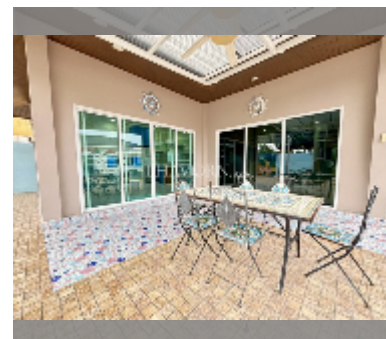

House For rent 5 bedroom 350 m² with land 530 m² in Baan Pattaya 5, Pattaya

฿ 50,000

UNIT PARAMETERS:

UID	HR-5142
type	5 bedroom
size	350 m²
view	garden view
floors	1
per month	50,000 THB
security deposit	1 month
quality	excellent
equipment: furniture, household appliances, kitchen appliances, air conditioner, television, washing-machine, refrigerator	

VILLAGE PARAMETERS:

district	Huay Yai
buildings	53
floors	1
built in	2013