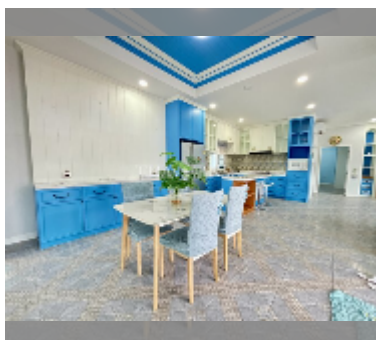

House For rent 5 bedroom 350 m² with land 530 m² in Baan Pattaya 5, Pattaya

฿ 50,000

UNIT PARAMETERS:

UID	HR-5142
type	5 bedroom
size	350 m²
view	garden view
floors	1
per month	50,000 THB
security deposit	1 month
quality	excellent
equipment: furniture, household appliances, kitchen appliances, air conditioner, television, washing-machine, refrigerator	

VILLAGE PARAMETERS:

district	Huay Yai
buildings	53
floors	1
built in	2013