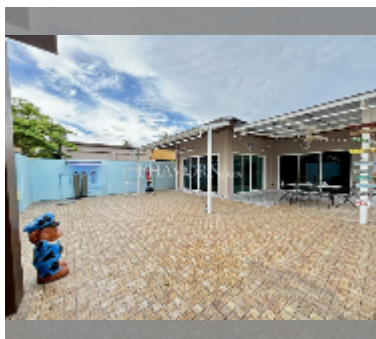

House For rent 5 bedroom 350 m² with land 530 m² in Baan Pattaya 5, Pattaya

฿ 50,000

UNIT PARAMETERS:

UID	HR-5142
type	5 bedroom
size	350 m²
view	garden view
floors	1
per month	50,000 THB
security deposit	1 month
quality	excellent
equipment: furniture, household appliances, kitchen appliances, air conditioner, television, washing-machine, refrigerator	

VILLAGE PARAMETERS:

district	Huay Yai
buildings	53
floors	1
built in	2013