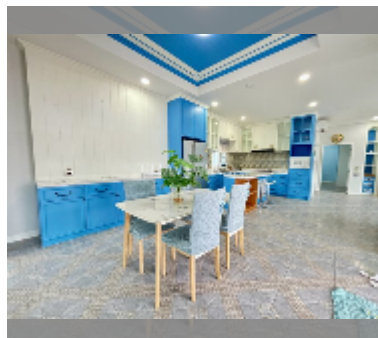

House For rent 5 bedroom 350 m² with land 530 m² in Baan Pattaya 5, Pattaya

฿ 50,000

UNIT PARAMETERS:

UID	HR-5142
type	5 bedroom
size	350 m²
view	garden view
floors	1
per month	50,000 THB
security deposit	1 month
quality	excellent
equipment: furniture, household appliances, kitchen appliances, air conditioner, television, washing-machine, refrigerator	

VILLAGE PARAMETERS:

district	Huay Yai
buildings	53
floors	1
built in	2013