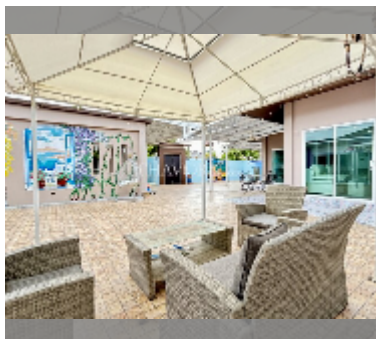

House For rent 5 bedroom 350 m² with land 530 m² in Baan Pattaya 5, Pattaya

฿ 50,000

UNIT PARAMETERS:

UID	HR-5142
type	5 bedroom
size	350 m²
view	garden view
floors	1
per month	50,000 THB
security deposit	1 month
quality	excellent
equipment: furniture, household appliances, kitchen appliances, air conditioner, television, washing-machine, refrigerator	

VILLAGE PARAMETERS:

district	Huay Yai
buildings	53
floors	1
built in	2013