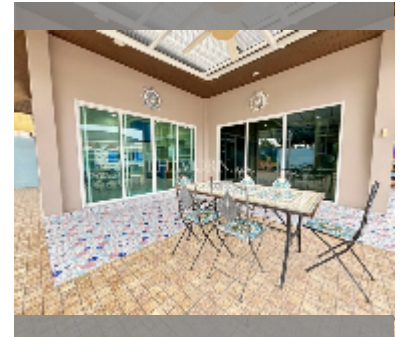

House For rent 5 bedroom 350 m² with land 530 m² in Baan Pattaya 5, Pattaya

฿ 50,000

UNIT PARAMETERS:

UID	HR-5142
type	5 bedroom
size	350 m²
view	garden view
floors	1
per month	50,000 THB
security deposit	1 month
quality	excellent
equipment: furniture, household appliances, kitchen appliances, air conditioner, television, washing-machine, refrigerator	

VILLAGE PARAMETERS:

district	Huay Yai
buildings	53
floors	1
built in	2013