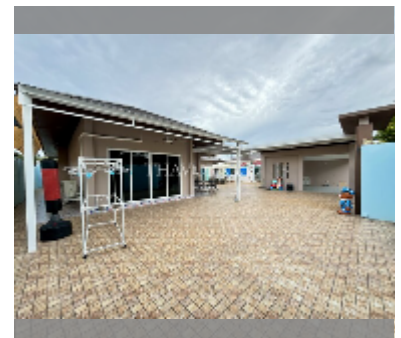

House For rent 5 bedroom 350 m² with land 530 m² in Baan Pattaya 5, Pattaya

฿ 50,000

UNIT PARAMETERS:

UID	HR-5142
type	5 bedroom
size	350 m ²
view	garden view
floors	1
per month	50,000 THB
security deposit	1 month
quality	excellent
equipment: furniture, household appliances, kitchen appliances, air conditioner, television, washing-machine, refrigerator	

VILLAGE PARAMETERS:

district	Huay Yai
buildings	53
floors	1
built in	2013

[details](#)