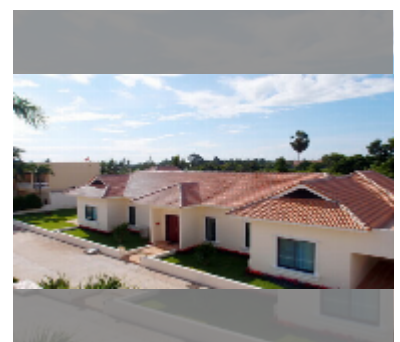

House For rent 4 bedroom 375 m² with land 1100 m² in Santa Maria, Pattaya

฿ 130,000

UNIT PARAMETERS:

UID	HR-5112
type	4 bedroom
size	375 m ²
view	garden view
floors	1
year contract	130,000 THB / month
security deposit	2 months
quality	good
equipment: furniture, household appliances, kitchen appliances, air conditioner, television, washing-machine, refrigerator	

VILLAGE PARAMETERS:

district	East Pattaya
built in	2015

[details](#)